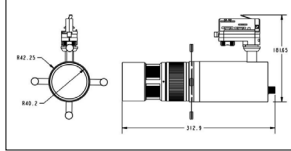

MAX Z SERIES

MAX Z - A

Technical Data / Datos técnicos

Model	MAX-Z	Working temperature	-20°C +45°C
Light source	CCT adjust	Material	Aluminum
Power	20W/30W	Housing colour	White/Black
Beam angle	10°-60°	Wiring	2 wires/3wires/4 wires
CRI	90/92/95/97	Dimmable	Standard/0-10V/Triac Dim
CCT	2700K/3000K/4000K/5000K/5700K	Working life	50000 Hrs
Luminous efficacy	70lm/W	Led chip	Citizen/Osram/Cree
Input Voltage	AC220-240V 50/60Hz	Driver	Tridonic/Osram/Khun/Philips
Output Voltage	DC36V	Installation	Adapter on track or Surface Mounted
Binning initial	< 3 MacAdam	Warranty	5 Years

Different Applications