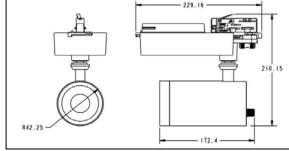

MAX H - D

MAX H - C