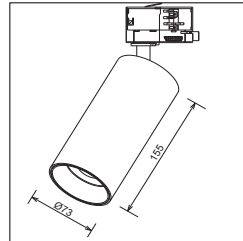

Possible Applications / Aplicaciones posibles Fashion shops, modern offices

nelux (HK) international,ltd

TUBE SERIES

TUBE - TS58130 10W

TUBE - TS66135 14W

TUBE - TS73155 20W

TUBE - TS80170 24W

Description