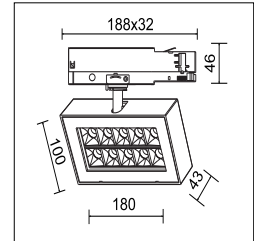

Description

Aluminium die-casting , electrostatic powder coating . Reflector PC
Input Voltage 220-240V AC 50-60Hz and Multi-voltage
Color:White /Black /Grey
Power/Voltage 18W, 24W, 28W
Beam angle:15°, 35°, 45°
LED Osram
CCT 3000K, 4000K as standard other CCT available
CRI80, and CRI90,92, 97 under demand
Driver Integrated Powegear, OSRAM ,
Warranty :5 years

Technical Data / Datos técnicos

Model	DOTTY series	Working temperature	-20°C +45°C
Light source	COB	Material	Aluminum die-casting
Power	18W, 24W, 28W	Housing colour	White/Black/Grey
Beam angle	15°, 35°, 45°	Wiring	Track connector 2 wires/3wires/4 wires
CRI	90/92/95/97	Dimmable	DALI/0-10V/Triac Dim/2.4G RF
CCT	3000K/4000K	Working life	50000 Hrs
Luminous efficacy	1250lm / 1650lm / 1920lm	Led chip	Osram
Input Voltage	AC200-240V 50/60Hz	Driver	Powergear, Osram
Output Voltage	-	Installation	Adapter on track or Surface Mounted
Binning initial	-	Warranty	5 Years