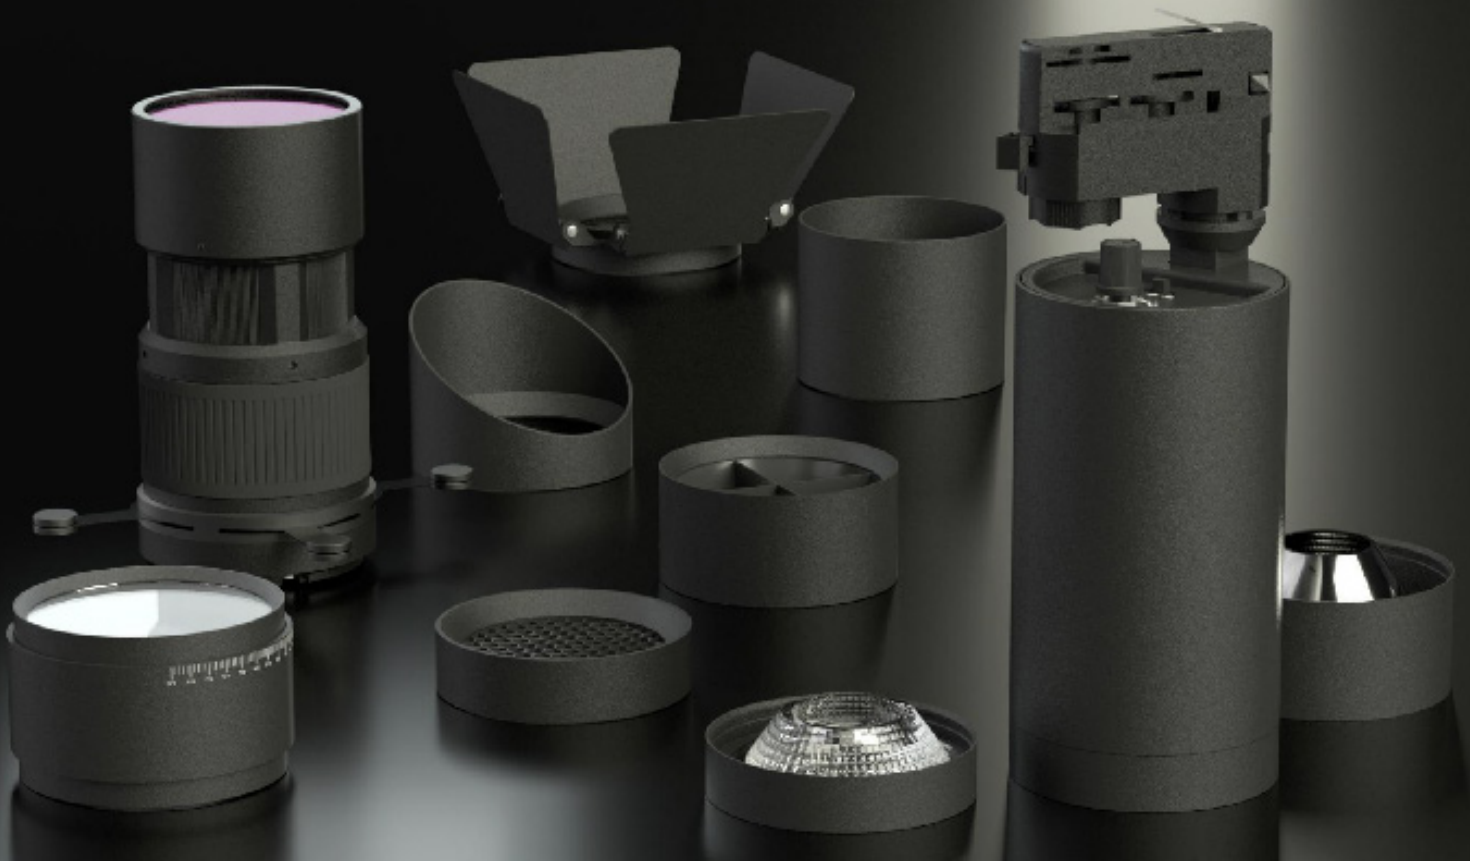

Multiple track lights in just one

- Changeable Beam Angle
- Changeable CCT
- Adjustable Brightness
- Light Shapes can be adjustable

You can choose the right light source for your projects

Butcher shop   Fish shop   Bakery   Greengrocery   Retail shop