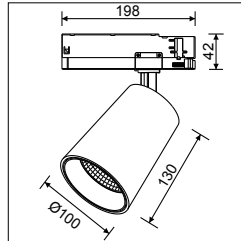

Description

Aluminium die-casting , electrostatic powder coating . Reflector Aluminum anodized specular silver
Input Voltage 220-240V AC 50-60Hz and Multi-voltage
Color:White /Black /Grey
Power/Voltage 18W, 25W, 32W
Beam angle:15°, 30°, 45° - and 32W 12°, 30°, 45°, 55°
LED CREE or Philips
CCT 3000K, 4000K as standard other CCT available
CRI80, and CRI90,92, 97 under demand
Driver Integrated Powegear, OSRAM , Global, Philips
Warranty :5 years

Technical Data / Datos técnicos

Model	CONE series	Working temperature	-20°C +45°C
Light source	COB	Material	Aluminum die-casting
Power	18W, 25W, 32W	Housing colour	White/Black/Grey
Beam angle	15°, 30°, 45°/ 32W 12°, 30°, 45°, 55°	Wiring	Track connector 2 wires/3wires/4 wires
CRI	>80 standard and 90/92/95/97 as option	Dimmable	DALI/0-10V/Triac Dim/2.4G RF
CCT	3000K/4000K	Working life	50000 Hrs
Luminous efficacy	1530lm / 2300lm / 2800lm	Led chip	Osram
Input Voltage	AC200-240V 50/60Hz	Driver	Powergear, Osram, Global, Philips
Output Voltage	-	Installation	Adapter on track or Surface Mounted
Binning initial	-	Warranty	5 Years