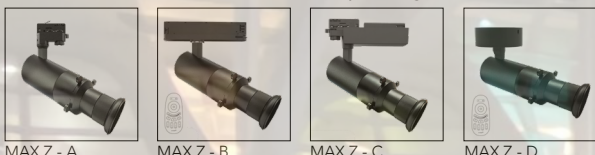

MAX Z series
MUSEUM & GALLERY Track spot light