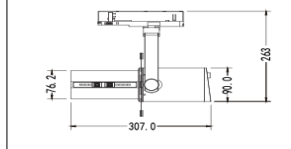

BENLLIURE-A