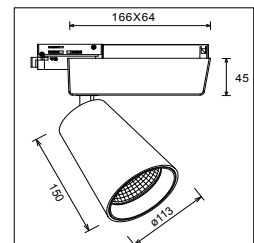

KONIK SERIES

20W

KONIK - TS88110

28W

KONIK - TS100130

35W-42W

KONIK - TS113150

Description

Aluminium die-casting , electrostatic powder coating . Reflector Aluminum anodized specular silver
Input Voltage 220-240V AC 50-60Hz and Multi-voltage
Color:White /Black /Grey
Power/Voltage 20W, 28W, 35W, 42W
Beam angle:15°, 30°, 45° - and 35W/42W 12°, 30°, 45°, 55°
LED CREE, Philips, Citizen
CCT 3000K, 4000K as standard other CCT available
CRI80, and CRI90,92, 97 under demand
Driver Gear box, OSRAM , Tridonic , Philips, Khun
Warranty :5 years

Technical Data / Datos técnicos

Model	KONIK series	Working temperature	-20°C +45°C
Light source	COB	Material	Aluminum die-casting
Power	20W, 28W, 35W, 42W	Housing colour	White/Black
Beam angle	15°, 30°, 45° and 35W/42W 12°, 30°, 45°, 55°	Wiring	Track connector 2 wires/3wires/4 wires
CRI	CRI>80 and 90/92/95/97 as an option	Dimmable	DALI/0-10V/Triac Dim/2.4G RF
CCT	3000K/4000K	Working life	50000 Hrs
Luminous efficacy	~16600lm/ 2700lm /35000lm/4000lm	Led chip	Cree / Philips
Input Voltage	AC200-240V 50/60Hz and Multi-voltage	Driver	OSRAM , Tridonic , Philips, Khun
Output Voltage	-	Installation	Adapter on track
Binning initial	-	Warranty	5 Years

Possible Applications / Aplicaciones posibles Fashion shops, modern offices

nelux (HK) international,ltd