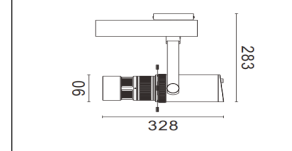

SUPRA-D-SM