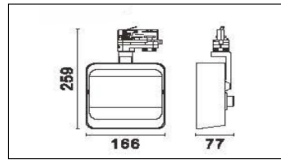

MASK SERIES

Technical Data / Datos técnicos

Model	MASK	Working temperature	-20°C +45°C
Light source	SMD5050	Material	Aluminum
Power	30W	Housing colour	White/Black
Beam angle	15°/24°/38°/50°/50x50°/35x75°	Wiring	2 wires/3wires/4 wires
CRI	90/92/95/97	Dimmable	On-Off/0-10V
CCT	2700K/3000K/4000K/5000K/6000K	Working life	50000 Hrs
Luminous efficacy	80lm/W	Led chip	Citizen/Osram
Input Voltage	AC220-240V 50/60Hz	Driver	/Osram/Khun/Philips
Output Voltage	DC36V	Installation	Adapter on track
Binning initial	< 3 MacAdam	Warranty	5 Years

Packaging / Embalaje

N.W. Peso Neto ... 2.0Kg

G.W. Peso Bruto 2.1Kg/Box

G.W. Peso Bruto 22.7Kg/CTN - 10pcs/CTN

Description / Descripción

The main characteristic feature of MASK product is its avant-gard design. Housing integrates the control gear, with a sophisticated thermal management ensuring a long service life. Innovative photometrics, easy adjustment, and good performance are convincing arguments for using in museums, galleries, salesrooms, show-rooms. Mask is ideal for accent lighting across large distances in rooms with high ceilings as well as for intensive illumination of walls. It is a wonderful track spot light for creative lighting concepts with a really efficient visual comfort.