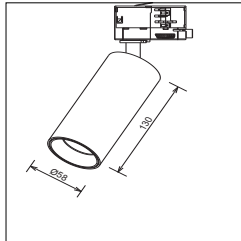

Possible Applications / Aplicaciones posibles Fashion shops, modern offices

nelux (HK) international,ltd

TUBE SERIES

TUBE - TS58130 10W

TUBE - TS66135 14W

TUBE - TS73155 20W

TUBE - TS80170 24W

Description