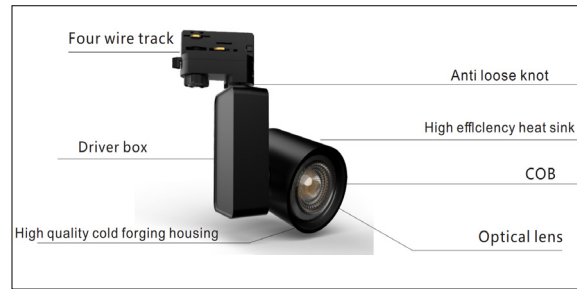

PINAZO SERIES

Technical Data / Datos técnicos

Model	PINAZO-C	Working temperature	-20°C +45°C
Light source	CCT adjust	Material	Cold Forging+PC94V0
Power	30W/35W	Housing colour	White/Black/White Oak/Red Oak/Walnut
Beam angle	12°/22°/38°/60°	Wiring	2 wires/3wires/4 wires
CRI	90/92/95/97	Dimmable	Standard/0-10V/Triac Dim/Dali/Tuya/Casambi
CCT	2700K/3000K/4000K/5000K/5700K	Working life	50000 Hrs
Luminous efficacy	100-120lm/W	Led chip	Citizen/Osram/Cree/Evercore
Input Voltage	AC220-240V 50/60Hz	Driver	Tridonic/Osram/Khun/Philips/Lifud
Output Voltage	DC36V	Installation	Adapter on track
Binning initial	< 3 MacAdam	Warranty	5 Years

Packaging / Embalaje

N.W. Peso Neto ... 0.93Kg

G.W. Peso Bruto 1.04Kg/Box
Size 170 x135 x230mm

G.W. Peso Bruto 11.5Kg/CTN - 10pcs/CTN
Size 690 x360 x255mm