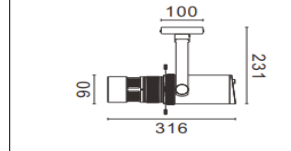

On-Off / 0-10V dimmable

SUPRA-C-SM