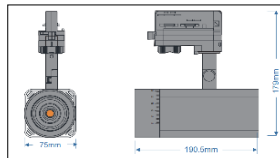

Packaging / Embalaje

N.W. Peso Neto ... 0.89Kg

G.W. Peso Bruto 1.01Kg/Box
Size 125 x115 x210mm

G.W. Peso Bruto 11.02Kg/CTN - 10pcs/CTN
Size 600 x265 x235mm

Technical Data / Datos técnicos

Model	SOROLLA-B	Working temperature	-20°C +45°C
Light source	CCT adjust	Material	Aluminum
Power	20W/25W	Housing colour	White/Black/White Oak/Red Oak/Walnut
Beam angle	10°~60°	Wiring	2 wires/3wires/4 wires
CRI	90/92/95/97	Dimmable	Standard/0-10V/Triac Dim/Dali/Tuya/Casambi
CCT	2700K/3000K/4000K/5000K/5700K	Working life	50000 Hrs
Luminous efficacy	100-120lm/W	Led chip	Citizen/Osram/Cree/Evercore
Input Voltage	AC220-240V 50/60Hz	Driver	Tridonic/Osram/Khun/Philips/Lifud
Output Voltage	DC36V	Installation	Adapter on track
Binning initial	< 3 MacAdam	Warranty	5 Years