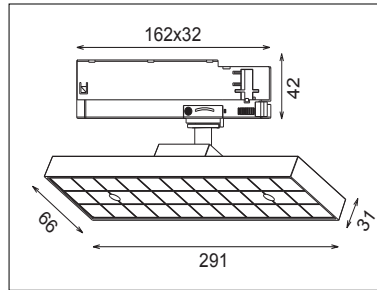

Main Data

Aluminium die-casting , electrostatic powder coating . Led
Lens PC
Input Voltage 220-240V AC 50-60Hz and Multi-voltage
Color:White /Black /Grey
Power/Voltage 18W, 24W, 28W
Beam angle:30°, 60°, 90°
LED Bridgelux
CCT 3000K, 4000K as standard other CCT available
CRI80, and CRI90,92, 97 under demand
Driver Integrated Powegear, OSRAM ,
Warranty :5 years

Technical Data / Datos técnicos

Model	PLANE TS291166	Working temperature	-20°C +45°C
Light source	Led	Material	Aluminum die-casting
Power	20W	Housing colour	White/Black
Beam angle	30°/60°/90°	Wiring	2 wires/3wires/4 wires
CRI	> 80 as standard and 90/92/95/97 as option	Dimmable	On-Off/0-10V
CCT	3000K/4000K	Working life	50000 Hrs
Luminous efficacy	2100lm	Led chip	Bridgelux
Input Voltage	AC220-240V 50/60Hz	Driver	/Osram/Khun/Powergear
Output Voltage	-	Installation	Adapter on track
Binning initial	-	Warranty	5 Years

Description / Descripción

The main characteristic feature of PLANE product is its avant-gard design. Integrated driver with a sophisticated thermal management ensuring a long service life. Innovative photometrics , easy adjustment, and good performance are convincing arguments for using in museums, galleries , salesrooms, showrooms. PLANE is ideal for general lighting in rooms with high ceilings as well as for intensive illumination of walls. It is a wonderful track spot light for creative lighting concepts with a really efficient visual comfort.