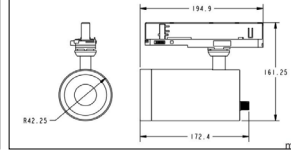

MAX H SERIES

MAX H - B

Accessories / Accesorios

Technical Data / Datos técnicos

Model	MAXH	Working temperature	-20°C +45°C
Light source	CCT adjust	Material	Aluminum
Power	20W/30W	Housing colour	White/Black
Beam angle	12°/24°/38°/60°/10°-60°	Wiring	2 wires/3wires/4 wires
CRI	90/92/95/97	Dimmable	Standard/0-10V/Triac Dim
CCT	2700K/3000K/4000K/5000K/5700K	Working life	50000 Hrs
Luminous efficacy	90-100lm/W	Led chip	Citizen/Osram/Cree
Input Voltage	AC220-240V 50/60Hz	Driver	Tridonic/Osram/Khun/Philips
Output Voltage	DC36V	Installation	Adapter on track or Surface Mounted
Binning initial	< 3 MacAdam	Warranty	5 Years