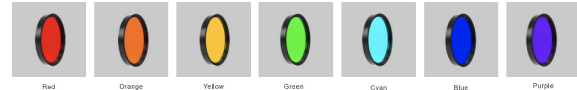

Technical Data / Datos técnicos

Model	PINAZO-D	Working temperature	-20°C +45°C
Light source	CCT adjust	Material	Aluminum
Power	30W/35W	Housing colour	White/Black/White Oak/Red Oak/Walnut
Beam angle	5°~60° zoomable	Wiring	2 wires/3wires/4 wires
CRI	90/92/95/97	Dimmable	Standard/0-10V/Triac Dim/Dali/Tuya/Casambi
CCT	2700K/3000K/4000K/5000K/5700K	Working life	50000 Hrs
Luminous efficacy	100-120lm/W	Led chip	Citizen/Osram/Cree/Evercore
Input Voltage	AC220-240V 50/60Hz	Driver	Tridonic/Osram/Khun/Philips/Lifud
Output Voltage	DC36V	Installation	Adapter on track
Binning initial	< 3 MacAdam	Warranty	5 Years

Packaging / Embalaje

N.W. Peso Neto ... 1.85Kg

G.W. Peso Bruto 2.1Kg/Box
Size 230 x225 x175mm

G.W. Peso Bruto 13.8Kg/CTN - 10pcs/CTN
Size 695 x250 x290mm