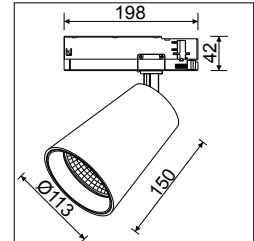

Description

Aluminium die-casting , electrostatic powder coating . Reflector Aluminum anodized specular silver
Input Voltage 220-240V AC 50-60Hz and Multi-voltage
Color:White /Black /Grey
Power/Voltage 18W, 25W, 32W
Beam angle:15°, 30°, 45° - and 32W 12°, 30°, 45°, 55°
LED CREE or Philips
CCT 3000K, 4000K as standard other CCT available
CRI80, and CRI90,92, 97 under demand
Driver Integrated Powegear, OSRAM , Global, Philips
Warranty :5 years

Technical Data / Datos técnicos

Model	CONE series	Working temperature	-20°C +45°C
Light source	COB	Material	Aluminum die-casting
Power	18W, 25W, 32W	Housing colour	White/Black/Grey
Beam angle	15°, 30°, 45°/ 32W 12°, 30°, 45°, 55°	Wiring	Track connector 2 wires/3wires/4 wires
CRI	>80 standard and 90/92/95/97 as option	Dimmable	DALI/0-10V/Triac Dim/2.4G RF
CCT	3000K/4000K	Working life	50000 Hrs
Luminous efficacy	1530lm / 2300lm / 2800lm	Led chip	Osram
Input Voltage	AC200-240V 50/60Hz	Driver	Powergear, Osram, Global, Philips
Output Voltage	-	Installation	Adapter on track or Surface Mounted
Binning initial	-	Warranty	5 Years