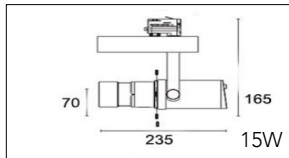

TRACK ADAPTOR DALI/0-10V/2.4G RF dimmable