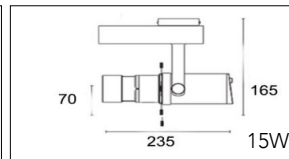

SURFACE MOUNTED DALI/0-10V/2.4G RF dimmable