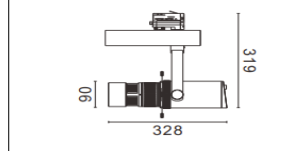

DALI/Triac/2.4G RF dimmable

SUPRA-B