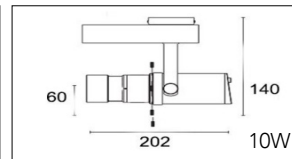

SURFACE MOUNTED DALI/0-10V/2.4G RF dimmable