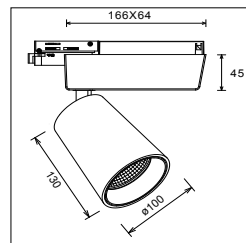

35W-42W

KONIK - TS113150