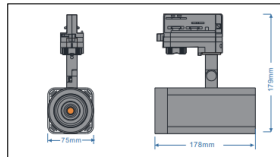

SOROLLA SERIES