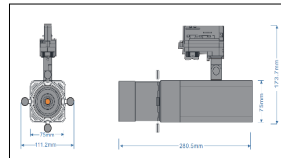

Technical Data / Datos técnicos

Model	SOROLLA-D	Working temperature	-20°C +45°C
Light source	CCT adjust	Material	Aluminum
Power	20W/25W	Housing colour	White/Black/White Oak/Red Oak/Walnut
Beam angle	5°~60° zoomable	Wiring	2 wires/3wires/4 wires
CRI	90/92/95/97	Dimmable	Standard/0-10V/Triac Dim/Dali/Tuya/Casambi
CCT	2700K/3000K/4000K/5000K/5700K	Working life	50000 Hrs
Luminous efficacy	100-120lm/W	Led chip	Citizen/Osram/Cree/Evercore
Input Voltage	AC220-240V 50/60Hz	Driver	Tridonic/Osram/Khun/Philips/Lifud
Output Voltage	DC36V	Installation	Adapter on track
Binning initial	< 3 MacAdam	Warranty	5 Years

Packaging / Embalaje

N.W. Peso Neto ... 1.1095Kg

G.W. Peso Bruto 1.20Kg/Box
Size 125 x115 x210mm

G.W. Peso Bruto 12.5Kg/CTN - 10pcs/CTN
Size 600 x265 x235mm