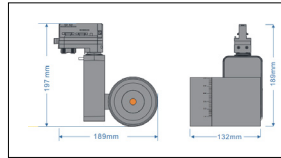

Packaging / Embalaje

N.W. Peso Neto ... 1.1095Kg

G.W. Peso Bruto 1.20Kg/Box
Size 125 x115 x210mm

G.W. Peso Bruto 12.5Kg/CTN - 10pcs/CTN
Size 600 x265 x235mm

SOROLLA SERIES

Technical Data / Datos técnicos

Model	SOROLLA-E	Working temperature	-20°C +45°C
Light source	CCT adjust	Material	Aluminum
Power	20W/25W	Housing colour	White/Black/White Oak/Red Oak/Walnut
Beam angle	12°-70°	Wiring	2 wires/3wires/4 wires
CRI	90/92/95/97	Dimmable	Standard/0-10V/Triac Dim/Dali/Tuya/Casambi
CCT	2700K/3000K/4000K/5000K/5700K	Working life	50000 Hrs
Luminous efficacy	100-120lm/W	Led chip	Citizen/Osram/Cree/Evercore
Input Voltage	AC220-240V 50/60Hz	Driver	Tridonic/Osram/Khun/Philips/Lifud
Output Voltage	DC36V	Installation	Adapter on track
Binning initial	< 3 MacAdam	Warranty	5 Years

Packaging / Embalaje

N.W. Peso Neto ... 1.02Kg

G.W. Peso Bruto 1.17Kg/Box
Size 125 x115 x210mm

G.W. Peso Bruto 12.9Kg/CTN - 10pcs/CTN
Size 600 x265 x235mm

nelux (HK) international,ltd

PINAZO SERIES

Technical Data / Datos técnicos