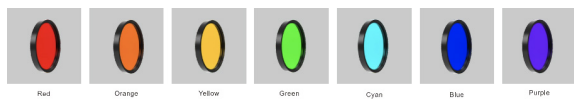

SURFACE MOUNTED

SUPRA-C-SM

On-Off / 0-10V dimmable

SURFACE MOUNTED

SUPRA-D-SM

DALI/Triac/2.4G RF dimmable

Different Shapes

Technical Data / Datos técnicos