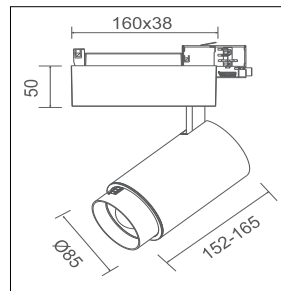

Technical Data / Datos técnicos

Model	ZOOM-Z71134	Working temperature	-15°C +35°C
Light source	Lumiled	Material	Alumimum die-casting
Power	20W	Housing colour	White/Black/Grey
Beam angle	15°-45°	Wiring	2 wires/3wires/4 wires
CRI	80/90/92/97	Dimmable	Standard/0-10V/Triac Dim/Dali/Tuya/Casambi
CCT	2700K/3000K/4000K	Working life	50000 Hrs
Luminous efficacy	1550~1870lm	Optic	led lens
Input Voltage	AC220-240V 50/60Hz	Driver	Philips, Osram, Tridonic
Output Voltage	-	Installation	Adapter driver on track
Binning initial	-	Warranty	5 Years