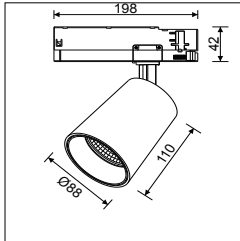

Description

Aluminium die-casting , electrostatic powder coating . Reflector Aluminum anodized specular silver
Input Voltage 220-240V AC 50-60Hz and Multi-voltage
Color:White /Black /Grey
Power/Voltage 18W, 25W, 32W
Beam angle:15°, 30°, 45° - and 32W 12°, 30°, 45°, 55°
LED CREE or Philips
CCT 3000K, 4000K as standard other CCT available
CRI80, and CRI90,92, 97 under demand
Driver Integrated Powegear, OSRAM , Global, Philips
Warranty :5 years

Technical Data / Datos técnicos

Model	CONE series	Working temperature	-20°C +45°C
Light source	COB	Material	Aluminum die-casting
Power	18W, 25W, 32W	Housing colour	White/Black/Grey
Beam angle	15°, 30°, 45°/ 32W 12°, 30°, 45°, 55°	Wiring	Track connector 2 wires/3wires/4 wires
CRI	>80 standard and 90/92/95/97 as option	Dimmable	DALI/0-10V/Triac Dim/2.4G RF
CCT	3000K/4000K	Working life	50000 Hrs
Luminous efficacy	1530lm / 2300lm / 2800lm	Led chip	Osram
Input Voltage	AC200-240V 50/60Hz	Driver	Powergear, Osram, Global, Philips
Output Voltage	-	Installation	Adapter on track or Surface Mounted
Binning initial	-	Warranty	5 Years