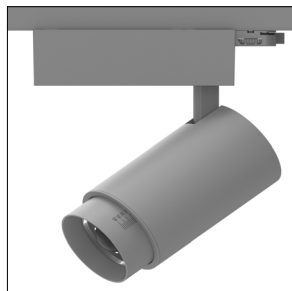

Technical Data / Datos técnicos

Model	ZOOM-Z71134	Working temperature	-15°C +35°C
Light source	Lumiled	Material	Alumimum die-casting
Power	20W	Housing colour	White/Black/Grey
Beam angle	15°-45°	Wiring	2 wires/3wires/4 wires
CRI	80/90/92/97	Dimmable	Standard/0-10V/Triac Dim/Dali/Tuya/Casambi
CCT	2700K/3000K/4000K	Working life	50000 Hrs
Luminous efficacy	1550~1870lm	Optic	led lens
Input Voltage	AC220-240V 50/60Hz	Driver	Philips, Osram, Tridonic
Output Voltage	-	Installation	Adapter driver on track
Binning initial	-	Warranty	5 Years