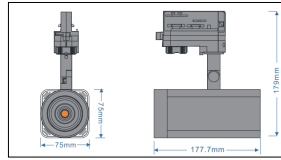

Packaging / Embalaje

N.W. Peso Neto ... 0.995Kg

G.W. Peso Bruto 1.15Kg/Box
Size 125 x115 x210mm

G.W. Peso Bruto 12.7Kg/CTN - 10pcs/CTN
Size 600 x265 x235mm

SOROLLA SERIES

Technical Data / Datos técnicos

Model	SOROLLA-C	Working temperature	-20°C +45°C
Light source	CCT adjust	Material	Cold Forging+PC94V0
Power	20W/25W	Housing colour	White/Black/White Oak/Red Oak/Walnut
Beam angle	12°/15°/22°/24°/40°/60°	Wiring	2 wires/3wires/4 wires
CRI	90/92/95/97	Dimmable	Standard/0-10V/Triac Dim/Dali/Tuya/Casambi
CCT	2700K/3000K/4000K/5000K/5700K	Working life	50000 Hrs
Luminous efficacy	100-120lm/W	Led chip	Citizen/Osram/Cree/Evercore
Input Voltage	AC220-240V 50/60Hz	Driver	Tridonic/Osram/Khun/Philips/Lifud
Output Voltage	DC36V	Installation	Adapter on track
Binning initial	< 3 MacAdam	Warranty	5 Years