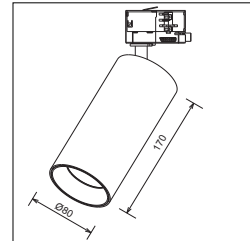

Possible Applications / Aplicaciones posibles Fashion shops, modern offices

nelux (HK) international,ltd

TUBE SERIES

TUBE - TS58130 10W

TUBE - TS66135 14W

TUBE - TS73155 20W

TUBE - TS80170 24W

Description