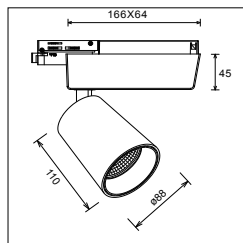

28W

KONIK - TS100130