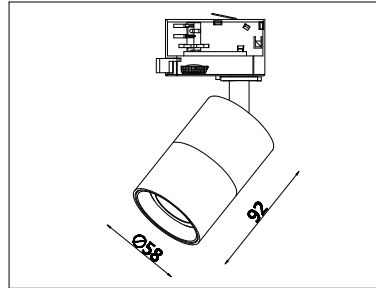

Main Data

Aluminium die-casting , electrostatic powder coating
Led Lens PC
Input Voltage 220-240V AC 50-60Hz and Multi-voltage
Color:White /Black /Grey
Power/Voltage 6W
Beam angle: 24°, 36°
LED Kangrong
CCT 3000K, 4000K as standard other CCT available
CRI80, and CRI90,92, 97 under demand
Driver Integrated Powegear, OSRAM , ...
Warranty :5 years

Technical Data / Datos técnicos

Model	PEQUE TS5992	Working temperature	-20°C +45°C
Light source	Led	Material	Aluminum die-casting
Power	6W	Housing colour	White/Black
Beam angle	24°/36°	Wiring	2 wires/3wires/4 wires
CRI	> 80 as standard and 90/92/95/97 as option	Dimmable	On-Off/0-10V
CCT	3000K/4000K	Working life	50000 Hrs
Luminous efficacy	~550lm	Led chip	Kang rong
Input Voltage	AC220-240V 50/60Hz and multivoltage	Driver	/Osram/Khun/Powergear
Output Voltage	-	Installation	Adapter on track
Binning initial	-	Warranty	5 Years

Description / Descripción

The main characteristic feature of PEQUE product is its avant-gard design. Integrated driver with a sophisticated thermal management ensuring a long service life. Innovative photometrics , easy adjustment, and good performance are convincing arguments for using in museums, galleries , salesrooms, showrooms. PEQUE is ideal for general lighting in rooms with low ceilings as well as for intensive illumination of walls. It is a wonderful track spot light for creative lighting concepts with a really efficient visual comfort.

Possible Applications / Aplicaciones posibles Fashion shops, modern offices, hotels,...