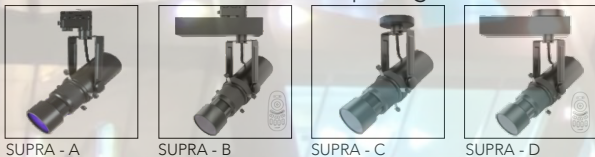

SUPRA series
MUSEUM & GALLERY Track spot light