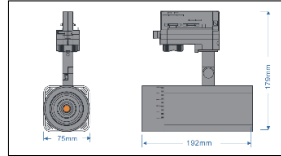

SOROLLA SERIES