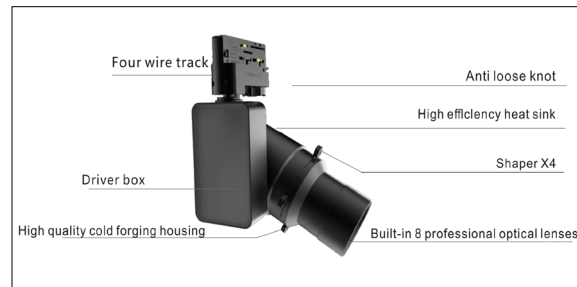

Technical Data / Datos técnicos

Model	PINAZO-D	Working temperature	-20°C +45°C
Light source	CCT adjust	Material	Aluminum
Power	30W/35W	Housing colour	White/Black/White Oak/Red Oak/Walnut
Beam angle	5°~60° zoomable	Wiring	2 wires/3wires/4 wires
CRI	90/92/95/97	Dimmable	Standard/0-10V/Triac Dim/Dali/Tuya/Casambi
CCT	2700K/3000K/4000K/5000K/5700K	Working life	50000 Hrs
Luminous efficacy	100-120lm/W	Led chip	Citizen/Osram/Cree/Evercore
Input Voltage	AC220-240V 50/60Hz	Driver	Tridonic/Osram/Khun/Philips/Lifud
Output Voltage	DC36V	Installation	Adapter on track
Binning initial	< 3 MacAdam	Warranty	5 Years

Packaging / Embalaje

N.W. Peso Neto ... 1.85Kg

G.W. Peso Bruto 2.1Kg/Box
Size 230 x225 x175mm

G.W. Peso Bruto 13.8Kg/CTN - 10pcs/CTN
Size 695 x250 x290mm