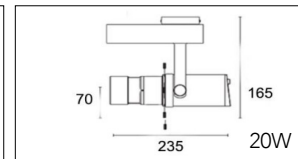

SURFACE MOUNTED DALI/0-10V/2.4G RF dimmable