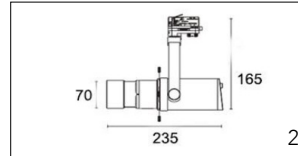

TRACK ADAPTOR On-Off and TRIAC dimmable