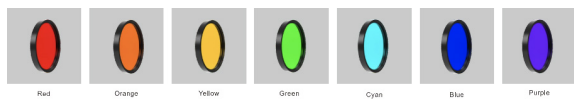

SURFACE MOUNTED

BENLLIURE-C-SM

On-Off / 0-10V dimmable

SURFACE MOUNTED

BENLLIURE-D-SM

DALI/Triac/2.4G RF dimmable

Different Shapes

Technical Data / Datos técnicos