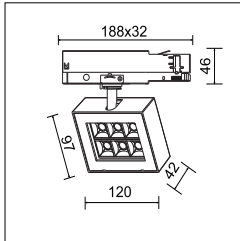

Description

Aluminium die-casting , electrostatic powder coating . Reflector PC
Input Voltage 220-240V AC 50-60Hz and Multi-voltage
Color:White /Black /Grey
Power/Voltage 18W, 24W, 28W
Beam angle:15°, 35°, 45°
LED Osram
CCT 3000K, 4000K as standard other CCT available
CRI80, and CRI90,92, 97 under demand
Driver Integrated Powegear, OSRAM ,
Warranty :5 years

Technical Data / Datos técnicos

Model	DOTTY series	Working temperature	-20°C +45°C
Light source	COB	Material	Aluminum die-casting
Power	18W, 24W, 28W	Housing colour	White/Black/Grey
Beam angle	15°, 35°, 45°	Wiring	Track connector 2 wires/3wires/4 wires
CRI	90/92/95/97	Dimmable	DALI/0-10V/Triac Dim/2.4G RF
CCT	3000K/4000K	Working life	50000 Hrs
Luminous efficacy	1250lm / 1650lm / 1920lm	Led chip	Osram
Input Voltage	AC200-240V 50/60Hz	Driver	Powergear, Osram
Output Voltage	-	Installation	Adapter on track or Surface Mounted
Binning initial	-	Warranty	5 Years