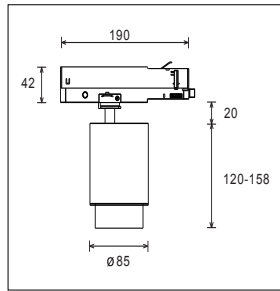

ZOOM SERIES

Description

Aluminium die-casting , electrostatic powder coating . Housing with lens
Color:White /Black /Grey
Power/Voltage 10W, 20W
Beam angle:6°-60°
LED Citizen CLU711 1204C4 or Lumileds 1204
HD 2700K, 3000K, 4000K
CRI80, and CRI90,92, 97 under demand
Driver Integrated allooking alw20-40050TK (1-10V DIM)
Warranty :5 years

Technical Data / Datos técnicos

Model	ZOOM-Z12085	Working temperature	-20°C +45°C
Light source	Citizen	Material	Alumimum die-casting
Power	10W/20W	Housing colour	White/Black/Grey
Beam angle	6°~60°	Wiring	2 wires/3wires/4 wires
CRI	80/90/92/97	Dimmable	Standard/0-10V/Triac Dim/Dali/Tuya/Casambi
CCT	2700K/3000K/4000K	Working life	50000 Hrs
Luminous efficacy	400~920lm	Led chip	Citizen/Lumileds
Input Voltage	AC220-240V 50/60Hz	Driver	Allooking
Output Voltage	-	Installation	Adapter driver on track
Binning initial	-	Warranty	5 Years