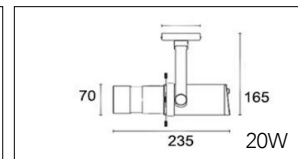

SURFACE MOUNTED On-Off and TRIAC dimmable