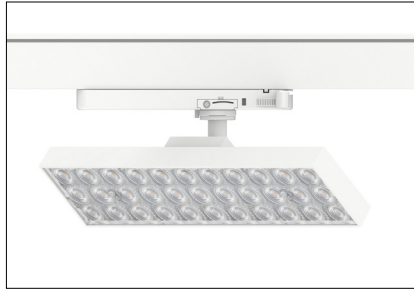

PLANE SERIES

PLANE - TS291166