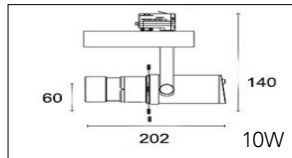

TRACK ADAPTOR DALI/0-10V/2.4G RF dimmable