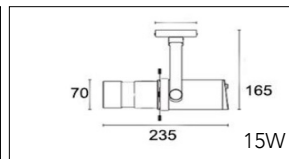

SURFACE MOUNTED On-Off and TRIAC dimmable