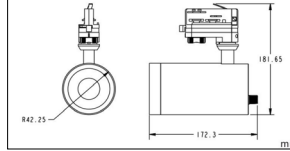

MAX H SERIES

MAX H - A

Accessories / Accesorios

Technical Data / Datos técnicos

Model	MAXH	Working temperature	-20°C +45°C
Light source	CCT adjust	Material	Aluminum
Power	20W/30W	Housing colour	White/Black
Beam angle	12°/24°/38°/60°/10°-60°	Wiring	2 wires/3wires/4 wires
CRI	90/92/95/97	Dimmable	Standard/0-10V/Triac Dim
CCT	2700K/3000K/4000K/5000K/5700K	Working life	50000 Hrs
Luminous efficacy	90-100lm/W	Led chip	Citizen/Osram/Cree
Input Voltage	AC220-240V 50/60Hz	Driver	Tridonic/Osram/Khun/Philips
Output Voltage	DC36V	Installation	Adapter on track or Surface Mounted
Binning initial	< 3 MacAdam	Warranty	5 Years