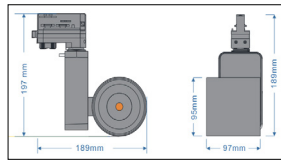

PINAZO SERIES

Technical Data / Datos técnicos

Model	PINAZO-C	Working temperature	-20°C +45°C
Light source	CCT adjust	Material	Cold Forging+PC94V0
Power	30W/35W	Housing colour	White/Black/White Oak/Red Oak/Walnut
Beam angle	12°/22°/38°/60°	Wiring	2 wires/3wires/4 wires
CRI	90/92/95/97	Dimmable	Standard/0-10V/Triac Dim/Dali/Tuya/Casambi
CCT	2700K/3000K/4000K/5000K/5700K	Working life	50000 Hrs
Luminous efficacy	100-120lm/W	Led chip	Citizen/Osram/Cree/Evercore
Input Voltage	AC220-240V 50/60Hz	Driver	Tridonic/Osram/Khun/Philips/Lifud
Output Voltage	DC36V	Installation	Adapter on track
Binning initial	< 3 MacAdam	Warranty	5 Years

Packaging / Embalaje

N.W. Peso Neto ... 0.93Kg

G.W. Peso Bruto 1.04Kg/Box
Size 170 x135 x230mm

G.W. Peso Bruto 11.5Kg/CTN - 10pcs/CTN
Size 690 x360 x255mm