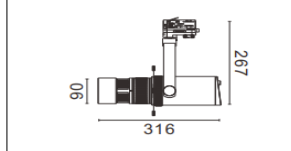

SUPRA SERIES

SUPRA-A

Technical Data / Datos técnicos

Model	SUPRA	Working temperature	-20°C +45°C
Light source	COB	Material	Aluminum
Power	25W 30W 35W	Housing colour	White/Black
Beam angle	5°-60° ZOOMABLE	Wiring	2 wires/3wires/4 wires
CRI	90/92/95/97	Dimmable	DALI/0-10V/Triac Dim/2.4G RF
CCT	2700K/3000K/4000K/5000K/RGBW	Working life	50000 Hrs
Luminous efficacy	1250lm / 1500lm / 1750lm	Led chip	Citizen/Osram/Cree
Input Voltage	AC200-240V 50/60Hz	Driver	Tridonic/Osram/Khun/Philips
Output Voltage	DC36V	Installation	Adapter on track or Surface Mounted
Binning initial	< 3 MacAdam	Warranty	5 Years

Different Applications Museum, Art gallery, Showrooms,...