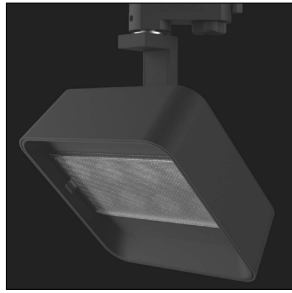

MASK SERIES

Technical Data / Datos técnicos

Model	MASK	Working temperature	-20°C +45°C
Light source	SMD5050	Material	Aluminum
Power	30W	Housing colour	White/Black
Beam angle	15°/24°/38°/50°/50x50°/35x75°	Wiring	2 wires/3wires/4 wires
CRI	90/92/95/97	Dimmable	On-Off/0-10V
CCT	2700K/3000K/4000K/5000K/6000K	Working life	50000 Hrs
Luminous efficacy	80lm/W	Led chip	Citizen/Osram
Input Voltage	AC220-240V 50/60Hz	Driver	/Osram/Khun/Philips
Output Voltage	DC36V	Installation	Adapter on track
Binning initial	< 3 MacAdam	Warranty	5 Years

Packaging / Embalaje

N.W. Peso Neto ... 2.0Kg

G.W. Peso Bruto 2.1Kg/Box

G.W. Peso Bruto 22.7Kg/CTN - 10pcs/CTN

Description / Descripción

The main characteristic feature of MASK product is its avant-gard design. Housing integrates the control gear, with a sophisticated thermal management ensuring a long service life. Innovative photometrics, easy adjustment, and good performance are convincing arguments for using in museums, galleries, salesrooms, show-rooms. Mask is ideal for accent lighting across large distances in rooms with high ceilings as well as for intensive illumination of walls. It is a wonderful track spot light for creative lighting concepts with a really efficient visual comfort.