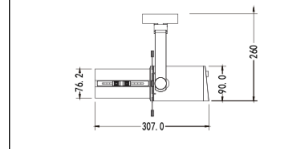

On-Off / 0-10V dimmable

BENLLIURE-C-SM