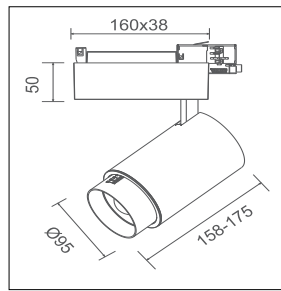

ZOOM SERIES

Description

Aluminium die-casting , electrostatic powder coating . Housing with lens
Input Voltage 220-240V AC 50-60Hz
Color:White /Black /Grey
Power/Voltage 35W
Beam angle:15°-60°
LED LUMILEDS
CCT 2700K, 3000K, 4000K
CRI80, and CRI90,92, 97 under demand
Driver PHILIPS, OSRAM , TRIDONIC
Warranty :5 years

Technical Data / Datos técnicos

Model	ZOOM-Z85158	Working temperature	-15°C +35°C
Light source	Lumiled	Material	Alumimum die-casting
Power	35W	Housing colour	White/Black/Grey
Beam angle	15°~60°	Wiring	2 wires/3wires/4 wires
CRI	80/90/92/97	Dimmable	Standard/0-10V/Triac Dim/Dali/Tuya/Casambi
CCT	2700K/3000K/4000K	Working life	50000 Hrs
Luminous efficacy	2700~3230lm	Optic	led lens
Input Voltage	AC220-240V 50/60Hz	Driver	Philips, Osram, Tridonic
Output Voltage	-	Installation	Adapter driver on track
Binning initial	-	Warranty	5 Years