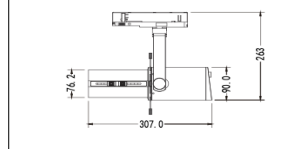

DALI/Triac/2.4G RF dimmable

BENLLIURE-B