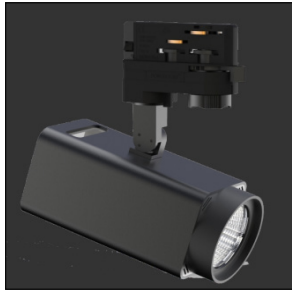

TUBE-TS80170 24W

SOROLLA SERIES

Technical Data / Datos técnicos

Model	SOROLLA-A	Working temperature	-20°C +45°C
Light source	CCT adjust	Material	Aluminum
Power	20W/25W	Housing colour	White/Black/White Oak/Red Oak/Walnut
Beam angle	15°/24°/36°/60°	Wiring	2 wires/3wires/4 wires
CRI	90/92/95/97	Dimmable	Standard/0-10V/Triac Dim/Dali/Tuya/Casambi
CCT	2700K/3000K/4000K/5000K/5700K	Working life	50000 Hrs
Luminous efficacy	100-120lm/W	Led chip	Citizen/Osram/Cree/Evercore
Input Voltage	AC220-240V 50/60Hz	Driver	Tridonic/Osram/Khun/Philips/Lifud
Output Voltage	DC36V	Installation	Adapter on track
Binning initial	< 3 MacAdam	Warranty	5 Years