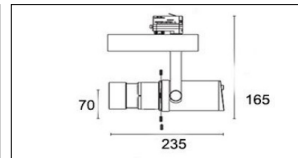

MONGRELL SERIES

20W

Technical Data / Datos técnicos

Model	MONGRELL	Working temperature	-20°C +45°C
Light source	COB	Material	Aluminum
Power	10W 15W 20W	Housing colour	White/Black
Beam angle	40°	Wiring	2 wires/3wires/4 wires
CRI	90/92/95/97	Dimmable	DALI/0-10V/Triac Dim/2.4G RF
CCT	2700K/3000K/4000K/5000K/RGBW	Working life	50000 Hrs
Luminous efficacy	500lm / 750lm / 1000lm	Led chip	Citizen/Osram/Cree
Input Voltage	AC200-240V 50/60Hz	Driver	Tridonic/Osram/Khun/Philips
Output Voltage	DC36V	Installation	Adapter on track or Surface Mounted
Binning initial	< 3 MacAdam	Warranty	5 Years