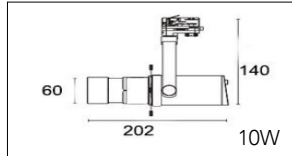

TRACK ADAPTOR On-Off and TRIAC dimmable