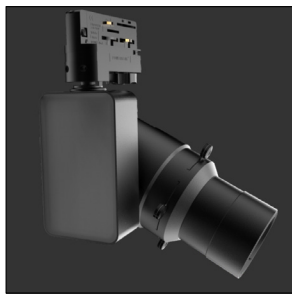

Technical Data / Datos técnicos

Model	PINAZO-D	Working temperature	-20°C +45°C
Light source	CCT adjust	Material	Aluminum
Power	30W/35W	Housing colour	White/Black/White Oak/Red Oak/Walnut
Beam angle	5°~60° zoomable	Wiring	2 wires/3wires/4 wires
CRI	90/92/95/97	Dimmable	Standard/0-10V/Triac Dim/Dali/Tuya/Casambi
CCT	2700K/3000K/4000K/5000K/5700K	Working life	50000 Hrs
Luminous efficacy	100-120lm/W	Led chip	Citizen/Osram/Cree/Evercore
Input Voltage	AC220-240V 50/60Hz	Driver	Tridonic/Osram/Khun/Philips/Lifud
Output Voltage	DC36V	Installation	Adapter on track
Binning initial	< 3 MacAdam	Warranty	5 Years

Packaging / Embalaje

N.W. Peso Neto ... 1.85Kg

G.W. Peso Bruto 2.1Kg/Box
Size 230 x225 x175mm

G.W. Peso Bruto 13.8Kg/CTN - 10pcs/CTN
Size 695 x250 x290mm