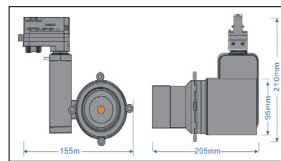

Technical Data / Datos técnicos

Model	PINAZO-D	Working temperature	-20°C +45°C
Light source	CCT adjust	Material	Aluminum
Power	30W/35W	Housing colour	White/Black/White Oak/Red Oak/Walnut
Beam angle	5°~60° zoomable	Wiring	2 wires/3wires/4 wires
CRI	90/92/95/97	Dimmable	Standard/0-10V/Triac Dim/Dali/Tuya/Casambi
CCT	2700K/3000K/4000K/5000K/5700K	Working life	50000 Hrs
Luminous efficacy	100-120lm/W	Led chip	Citizen/Osram/Cree/Evercore
Input Voltage	AC220-240V 50/60Hz	Driver	Tridonic/Osram/Khun/Philips/Lifud
Output Voltage	DC36V	Installation	Adapter on track
Binning initial	< 3 MacAdam	Warranty	5 Years

Packaging / Embalaje

N.W. Peso Neto ... 1.85Kg

G.W. Peso Bruto 2.1Kg/Box
Size 230 x225 x175mm

G.W. Peso Bruto 13.8Kg/CTN - 10pcs/CTN
Size 695 x250 x290mm