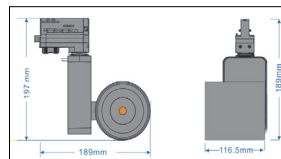

Technical Data / Datos técnicos

Model	PINAZO-B	Working temperature	-20°C +45°C
Light source	CCT adjust	Material	Aluminum
Power	30W/35W	Housing colour	White/Black/White Oak/Red Oak/Walnut
Beam angle	12°/24°/36°/60°	Wiring	2 wires/3wires/4 wires
CRI	90/92/95/97	Dimmable	Standard/0-10V/Triac Dim/Dali/Tuya/Casambi
CCT	2700K/3000K/4000K/5000K/5700K	Working life	50000 Hrs
Luminous efficacy	100-120lm/W	Led chip	Citizen/Osram/Cree/Evercore
Input Voltage	AC220-240V 50/60Hz	Driver	Tridonic/Osram/Khun/Philips/Lifud
Output Voltage	DC36V	Installation	Adapter on track
Binning initial	< 3 MacAdam	Warranty	5 Years

Packaging / Embalaje

N.W. Peso Neto ... 0.92Kg

G.W. Peso Bruto 1.03Kg/Box
Size 170 x135 x230mm

G.W. Peso Bruto 11.5Kg/CTN - 10pcs/CTN
Size 690 x360 x255mm