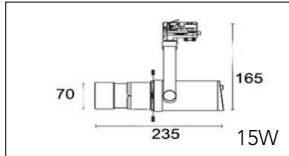

TRACK ADAPTOR On-Off and TRIAC dimmable