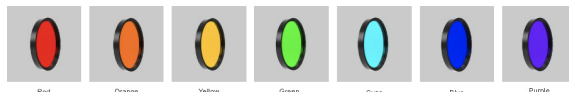

Different Shapes and colors