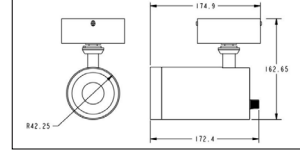

MAX H SERIES

MAX H - D

Accessories / Accesorios

Technical Data / Datos técnicos

Model	MAXH	Working temperature	-20°C +45°C
Light source	CCT adjust	Material	Aluminum
Power	20W/30W	Housing colour	White/Black
Beam angle	12°/24°/38°/60°/10°-60°	Wiring	2 wires/3wires/4 wires
CRI	90/92/95/97	Dimmable	Standard/0-10V/Triac Dim
CCT	2700K/3000K/4000K/5000K/5700K	Working life	50000 Hrs
Luminous efficacy	90-100lm/W	Led chip	Citizen/Osram/Cree
Input Voltage	AC220-240V 50/60Hz	Driver	Tridonic/Osram/Khun/Philips
Output Voltage	DC36V	Installation	Adapter on track or Surface Mounted
Binning initial	< 3 MacAdam	Warranty	5 Years