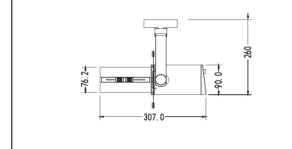

BENLLIURE-D-SM