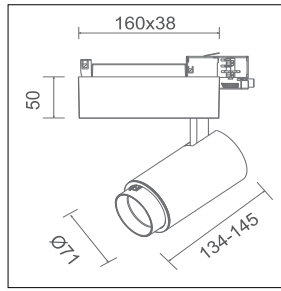

ZOOM SERIES