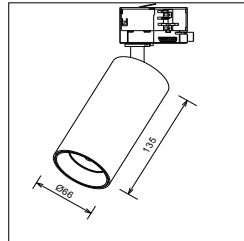

Possible Applications / Aplicaciones posibles Fashion shops, modern offices

nelux (HK) international,ltd

TUBE SERIES

TUBE - TS58130 10W

TUBE - TS66135 14W

TUBE - TS73155 20W

TUBE - TS80170 24W

Description