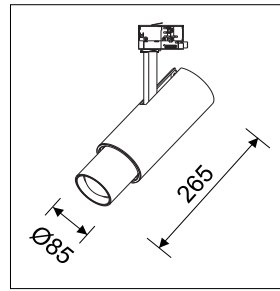

Description

Aluminium die-casting , electrostatic powder coating . Housing with lens
Color:White /Black /Grey
Power/Voltage 25W
Beam angle:6°-60°
LED Citizen CLU711 1204C4 or Lumileds 1204
HD 2700K, 3000K, 4000K
CRI80, and CRI90,92, 97 under demand
Driver Integrated allooking alw20-40050TK (1-10V DIM)
Warranty :5 years

Technical Data / Datos técnicos

Model	ZOOM-Z85265	Working temperature	-20°C +45°C
Light source	CCT adjust	Material	Aluminum die-casting
Power	25W	Housing colour	White/Black/Grey
Beam angle	6°~60° zoomable	Wiring	2 wires/3wires/4 wires
CRI	90/92/95/97	Dimmable	Standard/0-10V/Triac Dim/Dali/Tuya/Casambi
CCT	2700K/3000K/4000K	Working life	50000 Hrs
Luminous efficacy	1010lm	Led chip	Citizen/Lumileds
Input Voltage	AC220-240V 50/60Hz	Driver	Allooking
Output Voltage	-	Installation	Adapter driver on track
Binning initial	-	Warranty	5 Years

Possible Applications / Aplicaciones posibles Fashion shops, modern offices