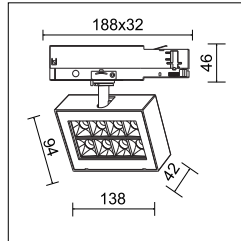

Description

Aluminium die-casting , electrostatic powder coating . Reflector PC
Input Voltage 220-240V AC 50-60Hz and Multi-voltage
Color:White /Black /Grey
Power/Voltage 18W, 24W, 28W
Beam angle:15°, 35°, 45°
LED Osram
CCT 3000K, 4000K as standard other CCT available
CRI80, and CRI90,92, 97 under demand
Driver Integrated Powegear, OSRAM ,
Warranty :5 years

Technical Data / Datos técnicos

Model	DOTTY series	Working temperature	-20°C +45°C
Light source	COB	Material	Aluminum die-casting
Power	18W, 24W, 28W	Housing colour	White/Black/Grey
Beam angle	15°, 35°, 45°	Wiring	Track connector 2 wires/3wires/4 wires
CRI	90/92/95/97	Dimmable	DALI/0-10V/Triac Dim/2.4G RF
CCT	3000K/4000K	Working life	50000 Hrs
Luminous efficacy	1250lm / 1650lm / 1920lm	Led chip	Osram
Input Voltage	AC200-240V 50/60Hz	Driver	Powergear, Osram
Output Voltage	-	Installation	Adapter on track or Surface Mounted
Binning initial	-	Warranty	5 Years