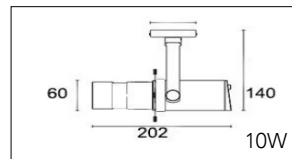

SURFACE MOUNTED On-Off and TRIAC dimmable