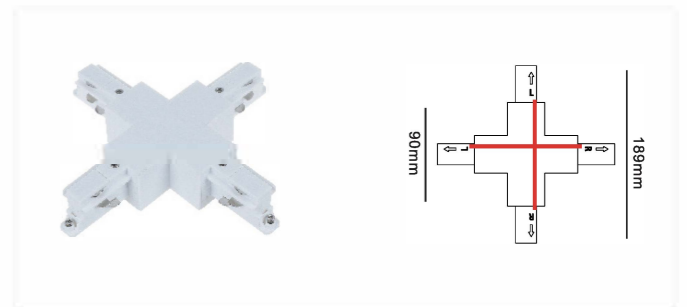

“+” Cross Connector

Model No.	Colour	Package
567-W	White (RAL9003)	1/60
567-B	Black (RAL9004)	1/60
567-G	Grey (RAL7040)	1/60