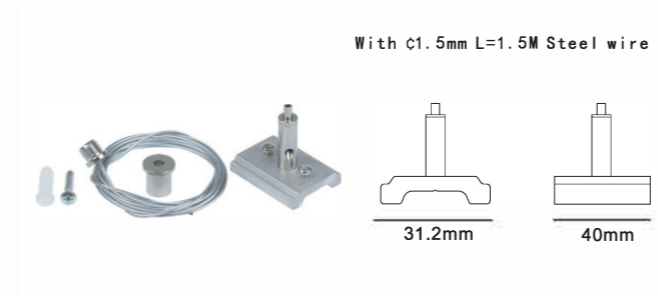

Ceiling mount kit

Model No.	Colour	Package
591	AL	1/200

Connecting Plate

Model No.	Colour	Package
592	AL	1/200

Track Suspension Diagram

4 Wires 3 Circuits Recessed Track System (Deluxe)

4 Wires 3 Circuits Recessed Track System (Deluxe)