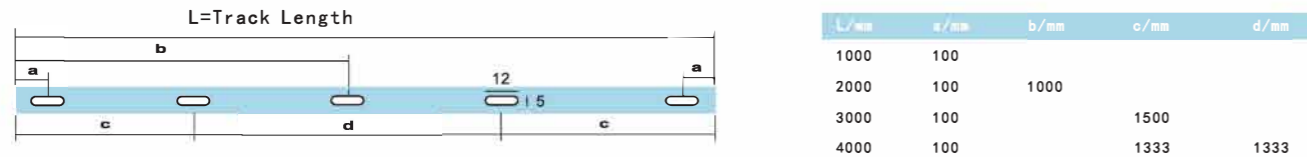

Fixing Point Dimensions