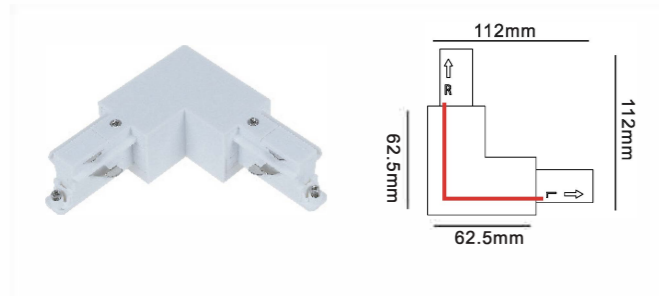

4 Wires 3 Circuits Track System (Deluxe)

4 Wires 3 Circuits Track System (Deluxe)

“L” Connector (L)