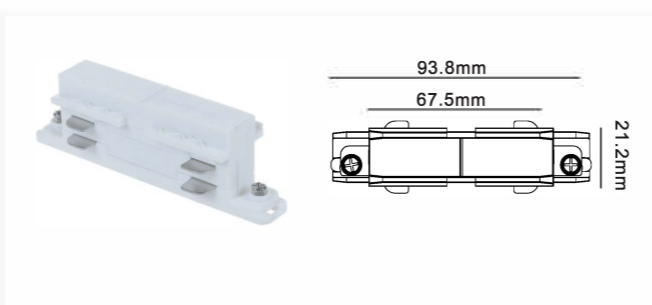

Mini Joiner Connector

Model No.	Colour	Package
D463-W	White (RAL9003)	1/400
D463-B	Black (RAL9004)	1/400
D463-G	Grey (RAL7040)	1/400