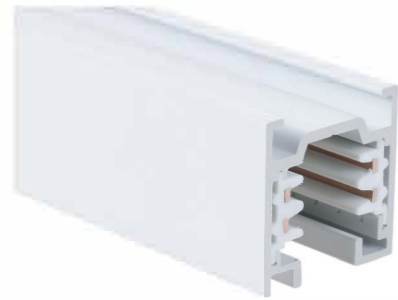

4 Wires 3 Circuits Track System (Deluxe)

4 Wires 3 Circuits Track System (Deluxe)

4 Wire 3 Circuits Track (Deluxe)

Model No.	Track Length	Colour	Package
L510-W	1000mm	White (RAL9003)	1 / 12
L510-B	1000mm	Black (RAL9004)	1 / 12
L510-G	1000mm	Grey (RAL7040)	1 / 12
L520-W	2000mm	White (RAL9003)	1 / 12
L520-B	2000mm	Black (RAL9004)	1 / 12
L520-G	2000mm	Grey (RAL7040)	1 / 12
L530-W	3000mm	White (RAL9003)	1 / 8
L530-B	3000mm	Black (RAL9004)	1 / 8
L530-G	3000mm	Grey (RAL7040)	1 / 8
L540-W	4000mm	White (RAL9003)	1 / 6
L540-B	4000mm	Black (RAL9004)	1 / 6
L540-G	4000mm	Grey (RAL7040)	1 / 6