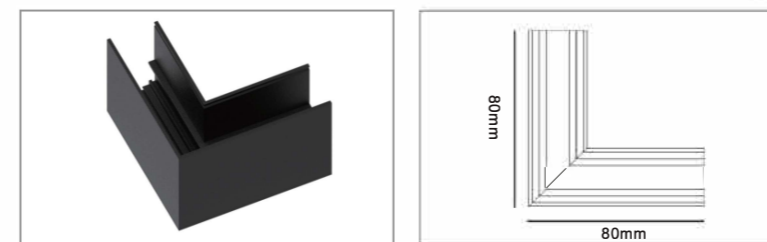

M20 Magnet Track Connector (Surface Mounted)

"L" Connector (Horizontal Direction)