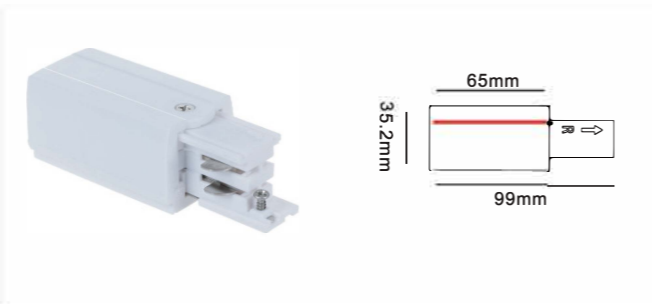

Track Power Connector (R)

Model No.	Colour	Package
D461R-W	White (RAL9003)	1/150
D461R-B	Black (RAL9004)	1/150
D461R-G	Grey (RAL7040)	1/150