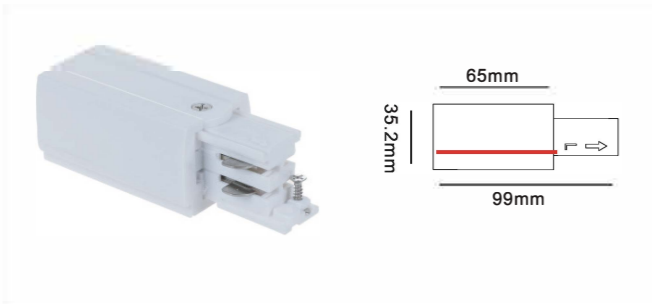

4 Wires 3 Circuits Track System (Regular)

Track Power Connector (L)

Model No.	Colour	Package
461L-W	White (RAL9003)	1/150
461L-B	Black (RAL9004)	1/150
461L-G	Grey (RAL7040)	1/150