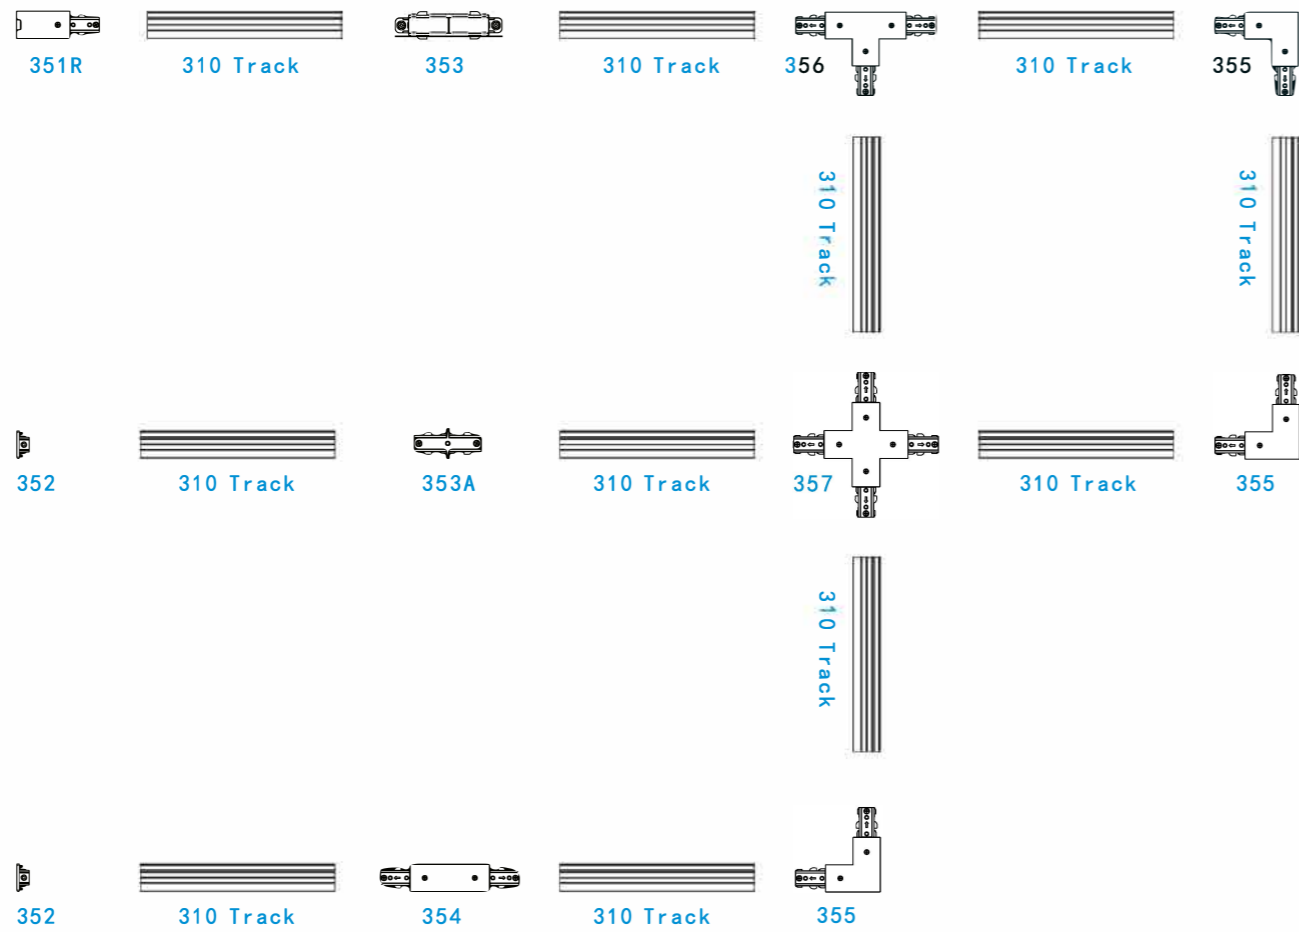

3 Wires Single Phase Track System

3 Wires Single Phase Track System

Track System Application