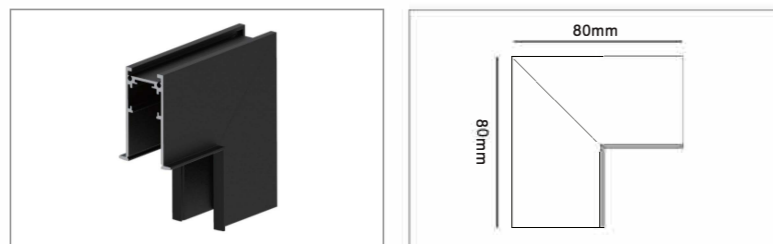

“L” Connector (Vertical Direction)

Model No.	Colour
M212-20D-W	White
M212-20D-B	Black

Installation

Fix