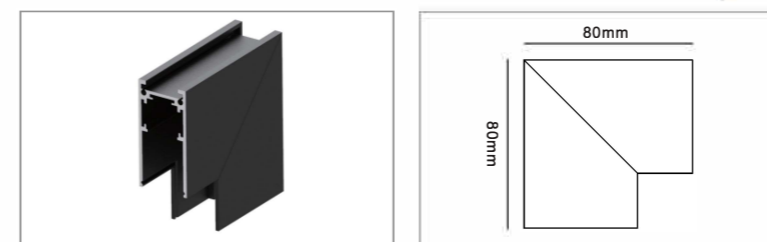

"L" Connector (Vertical Direction)