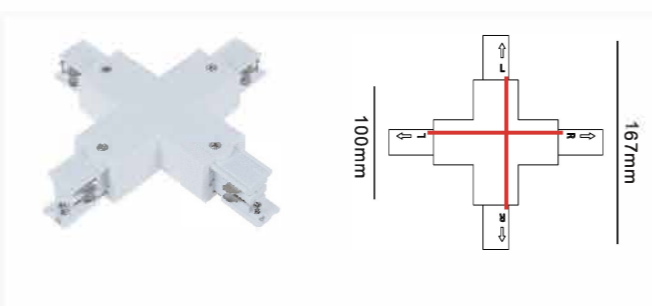

“+” Cross Connector / 十字接驳器

Model No.	Colour	Package
D467-W	White (RAL9003)	1/60
D467-B	Black (RAL9004)	1/60
D467-G	Grey (RAL7040)	1/60