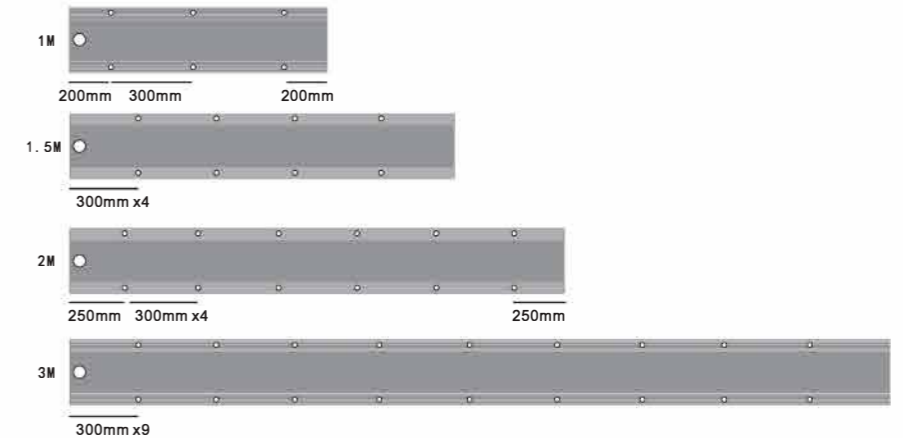

Fix

Magnet Track hole dimensions