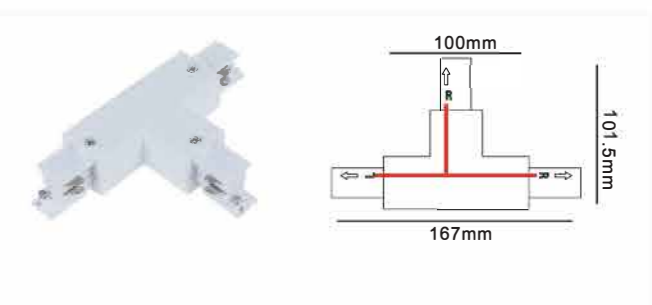

“T” Connector (L2)

Model No.	Colour	Package
D466L2-W	White (RAL9003)	1/90
D466L2-B	Black (RAL9004)	1/90
D466L2-G	Grey (RAL7040)	1/90