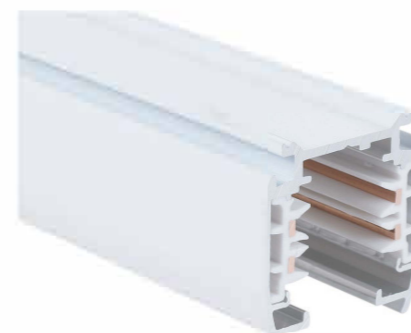

4 Wires Single Phase DALI Track System

4 Wires Single Phase DALI Track System

DALI Track System Application

Connection Installation

4 Wires Single Circuit DALI Track

Coextrusion Technology of Flat Copper Wire
扁铜线共挤技术
导电弹片与轨道铜线有更多、更安全的接触面