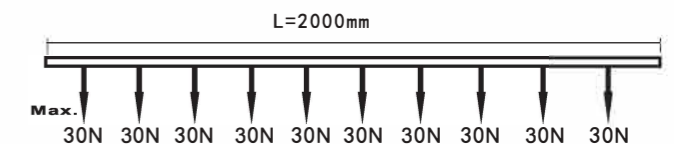

Mechanical Load Diagram