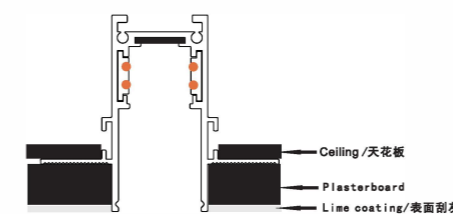

Installation

Installation / 安装说明

Fix

Magnet Track hole dimensions

Fix

Magnet Track hole dimensions

M20 Magnet Track System

M20 Magnet Track (Recessed with Frame)