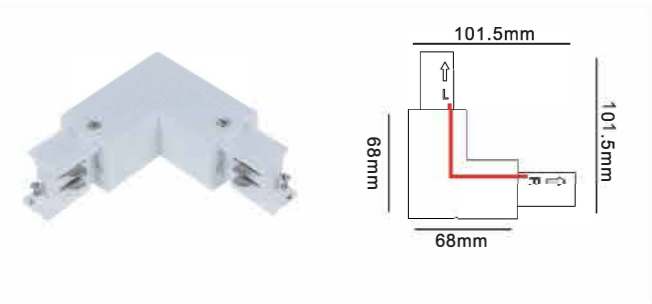

“L” Connector (R)

Model No.	Colour	Package
D465R-W	White (RAL9003)	1/150
D465R-B	Black (RAL9004)	1/150
D465R-G	Grey (RAL7040)	1/150