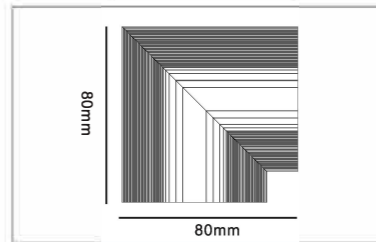

M20 Magnet Track Connector (Trimless Recessed)

M20 Magnet Track Connector (Trimless Embedded)

"L" Connector (Horizontal Direction)