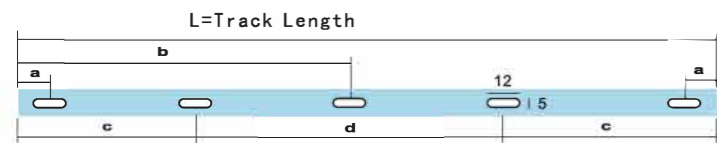

Fixing Point Dimensions

L/mm	a/mm	b/mm	c/mm	d/mm
1000	100			
2000	100	1000		
3000	100		1500	
4000	100		1333	1333