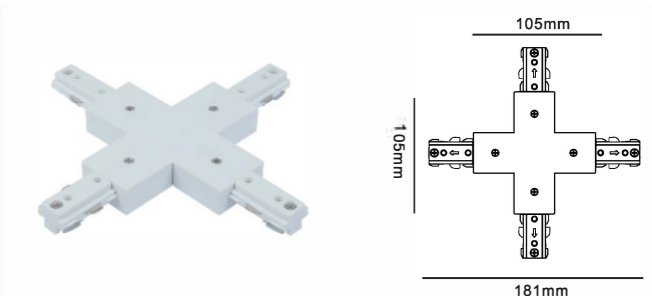

"十" Cross Connector / 十字接驳器