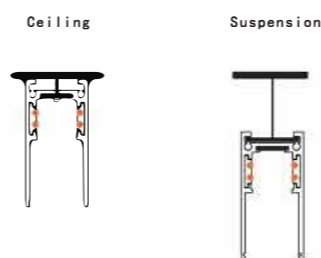

Installation

Fix