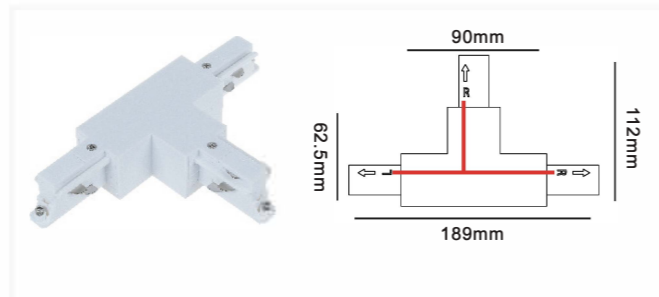

“T” Connector (L2)