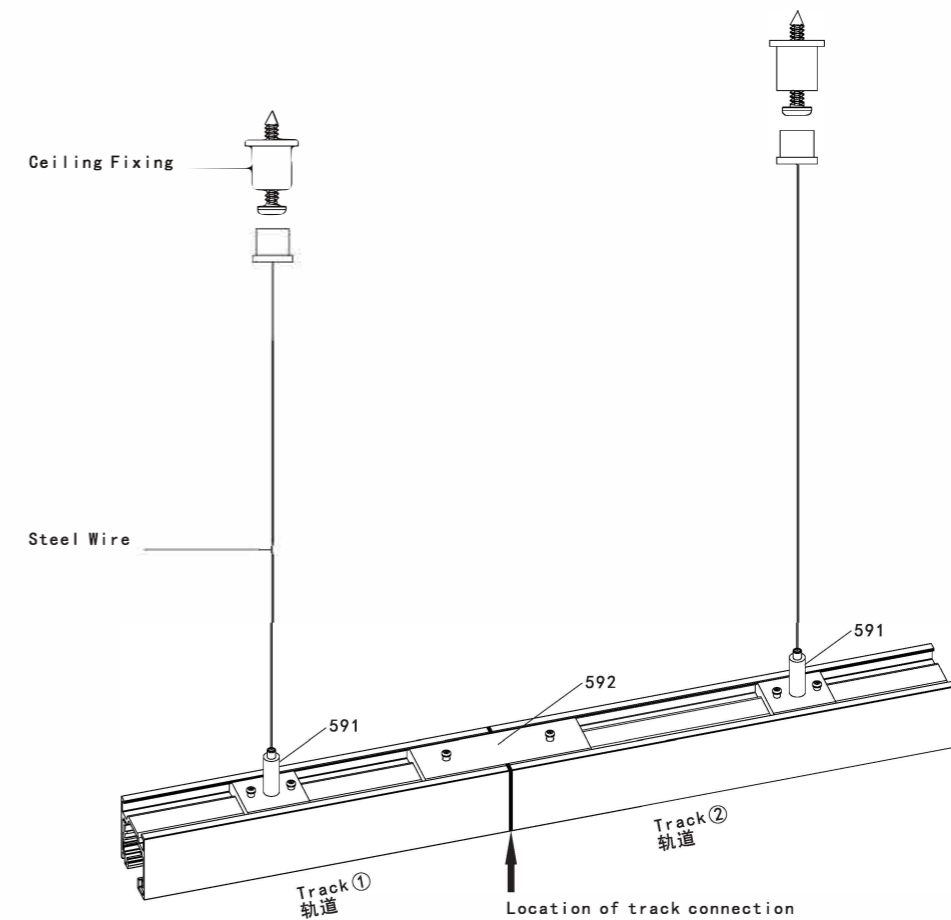

Ceiling mount kit

Model No.	Colour	Package
591	AL	1/200

Connecting Plate

Model No.	Colour	Package
592	AL	1/200

Track Suspension Diagram

4 Wires 3 Circuits Recessed Track System (Deluxe)

4 Wires 3 Circuits Recessed Track System (Deluxe)