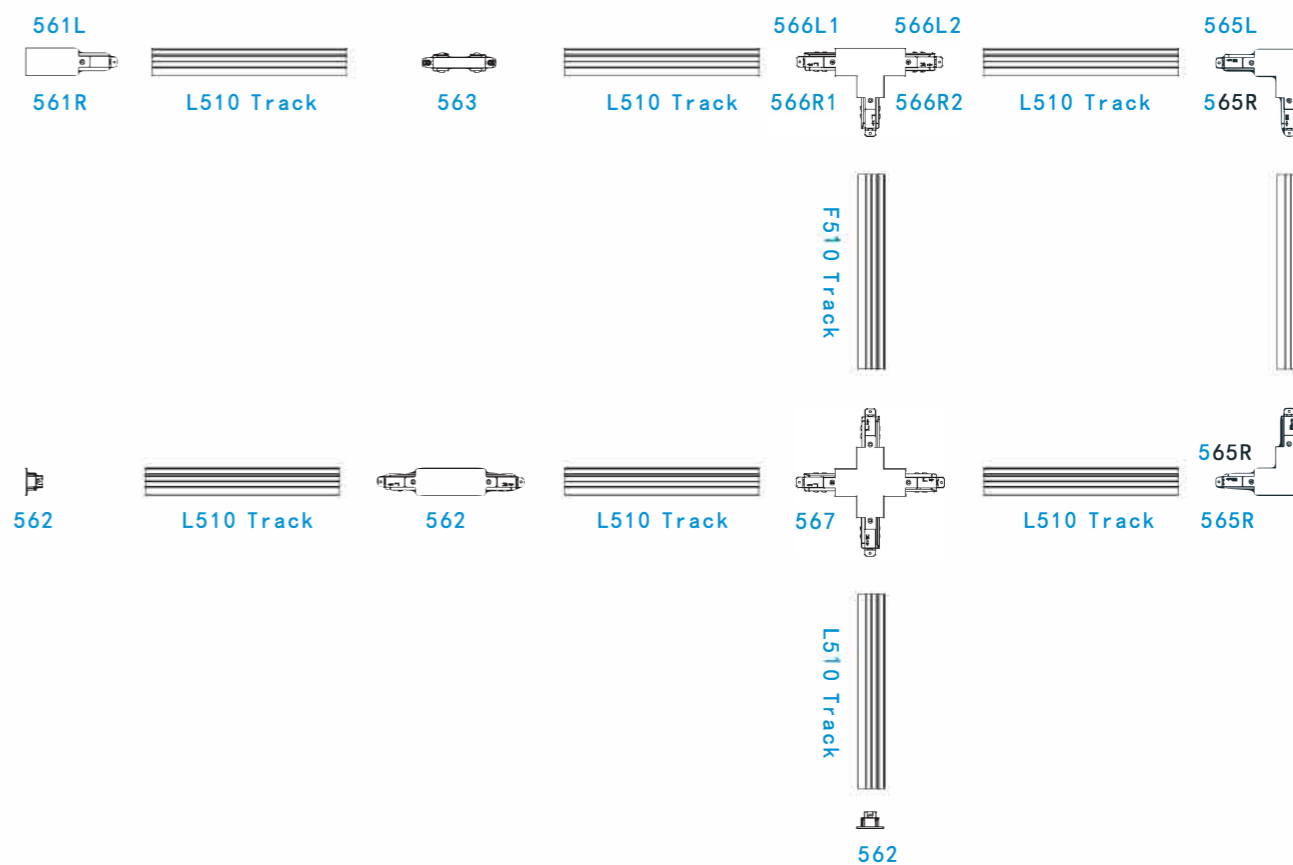

Connection Installation

4 Wires 3 Circuits Track System (Deluxe)

4 Wires 3 Circuits Track System (Deluxe)

4 Wire 3 Circuits Track (Deluxe)

Model No.	Track Length	Colour	Package
L510-W	1000mm	White (RAL9003)	1 / 12
L510-B	1000mm	Black (RAL9004)	1 / 12
L510-G	1000mm	Grey (RAL7040)	1 / 12
L520-W	2000mm	White (RAL9003)	1 / 12
L520-B	2000mm	Black (RAL9004)	1 / 12
L520-G	2000mm	Grey (RAL7040)	1 / 12
L530-W	3000mm	White (RAL9003)	1 / 8
L530-B	3000mm	Black (RAL9004)	1 / 8
L530-G	3000mm	Grey (RAL7040)	1 / 8
L540-W	4000mm	White (RAL9003)	1 / 6
L540-B	4000mm	Black (RAL9004)	1 / 6
L540-G	4000mm	Grey (RAL7040)	1 / 6