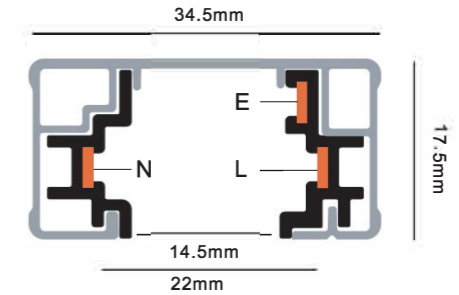

Coextrusion Technology of Flat Copper Wire
扁铜线共挤技术
导电弹片与轨道铜线有更多、更安全的接触面

Model No.	Specifications	Track Length	Colour	Package
310A-W	With Power Connector and End Cap/轨道含头尾	1000mm	White (RAL9010)	1 / 20
310A-B	With Power Connector and End Cap/轨道含头尾	1000mm	Black (RAL9004)	1 / 20
320A-W	With Power Connector and End Cap/轨道含头尾	2000mm	White (RAL9010)	1 / 20
320A-B	With Power Connector and End Cap/轨道含头尾	2000mm	Black (RAL9004)	1 / 20
330A-W	With Power Connector and End Cap/轨道含头尾	3000mm	White (RAL9010)	1 / 20
330A-B	With Power Connector and End Cap/轨道含头尾	3000mm	Black (RAL9004)	1 / 20
340A-W	With Power Connector and End Cap/轨道含头尾	4000mm	White (RAL9010)	1 / 20
340A-B	With Power Connector and End Cap/轨道含头尾	4000mm	Black (RAL9004)	1 / 20
310B-W	Only Track / 轨道足米	1000mm	White (RAL9010)	1 / 20
310B-B	Only Track / 轨道足米	1000mm	Black (RAL9004)	1 / 20
320B-W	Only Track / 轨道足米	2000mm	White (RAL9010)	1 / 20
320B-B	Only Track / 轨道足米	2000mm	Black (RAL9004)	1 / 20
330B-W	Only Track / 轨道足米	3000mm	White (RAL9010)	1 / 20
330B-B	Only Track / 轨道足米	3000mm	Black (RAL9004)	1 / 20
340B-W	Only Track / 轨道足米	4000mm	White (RAL9010)	1 / 20
340B-B	Only Track / 轨道足米	4000mm	Black (RAL9004)	1 / 20