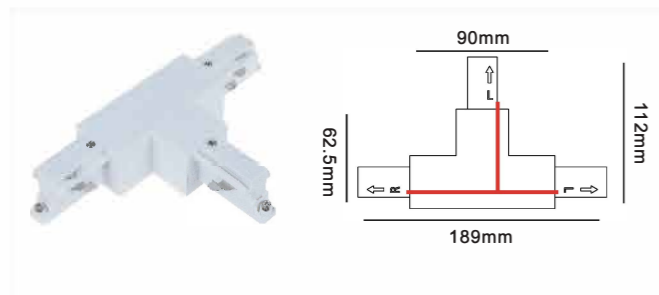

“T” Connector (R1)