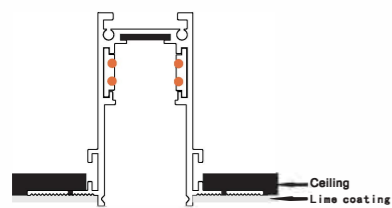

Installation

Installation / 安装说明

Fix