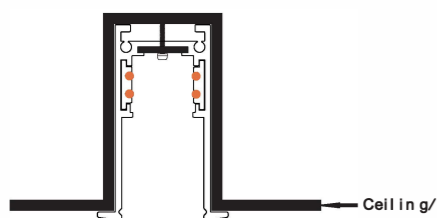

M20 Magnet Track System

M20 Magnet Track (Recessed with Frame)

Model No.	Track Length	Colour	Package
M20D-10-W	100CM	White	12 PCS/1
M20D-10-B	100CM	Black	12 PCS/1
M20D-15-W	150CM	White	12 PCS/1
M20D-15-B	150CM	Black	12 PCS/1
M20D-20-W	200CM	White	12 PCS/1
M20D-20-B	200CM	Black	12 PCS/1
M20D-30-W	300CM	White	8 PCS/1
M20D-30-B	300CM	Black	8 PCS/1

M20 Magnet Track Connector (Recessed with Frame)

“L” Connector (Horizontal Direction)

Model No.	Colour
M211-20D-W	White
M211-20D-B	Black

“L” Connector (Vertical Direction)

Model No.	Colour
M212-20D-W	White
M212-20D-B	Black

Installation

Fix

M20 Magnet Track System

4 Wires Magnet Track Adaptor (Small)

Model No.	Colour
M101-W	White
M101-B	Black

Excl Driver, For Spot Light

4 Wires Magnet Track Adaptor (Small)

Model No.	Colour
M102-W	White
M102-B	Black

Excl Driver, For Track Linear and Grille Fixture

4 Wires Magnet Track Adaptor (Long)

Model No.	Colour
M201-W	White
M201-B	Black

Excl Driver, For Spot Light

4 Wires Magnet Track Adaptor (Long)

Model No.	Colour
M203-W	White
M203-B	Black

Excl Driver, For Track Linear and Grille Fixture