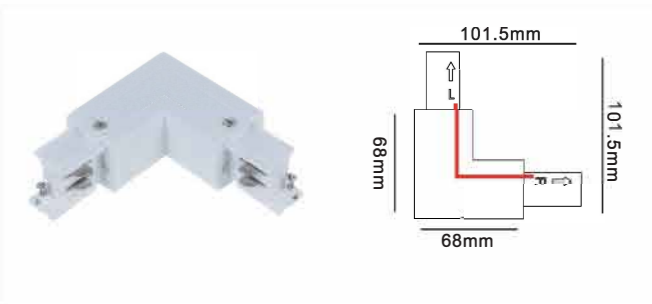

“L” Connector (R)

Model No.	Colour	Package
465R-W	White (RAL9003)	1/150
465R-B	Black (RAL9004)	1/150
465R-G	Grey (RAL7040)	1/150