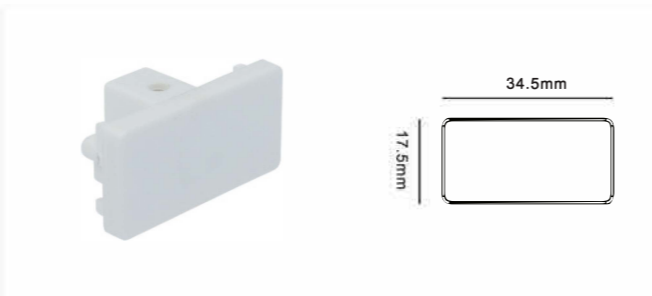

3 Wires Single Phase Track System

Track Power Connector

Model No.	Colour	Package
351-W	White (RAL9003)	1/150
351-B	Black (RAL9004)	1/150
351-G	Grey (RAL7040)	1/150

End Cap

Model No.	Colour	Package
352-W	White (RAL9003)	1/150
352-B	Black (RAL9004)	1/150
352-G	Grey (RAL7040)	1/150

Mini Joiner Connector

Model No.	Colour	Package
353-W	White (RAL9003)	1/400
353-B	Black (RAL9004)	1/400
353-G	Grey (RAL7040)	1/400

Mini Joiner Connector

Model No.	Colour	Package
353A-W	White (RAL9003)	1/400
353A-B	Black (RAL9004)	1/400
353A-G	Grey (RAL7040)	1/400

Straight Connector

Model No.	Colour	Package
354-W	White (RAL9003)	1/160
354-B	Black (RAL9004)	1/160
354-G	Grey (RAL7040)	1/160

"L" Connector

Model No.	Colour	Package
355-W	White (RAL9003)	1/150
355-B	Black (RAL9004)	1/150
355-G	Grey (RAL7040)	1/150

3 Wires Single Phase Track System

"T" Connector

Model No.	Colour	Package
356-W	White (RAL9003)	1/90
356-B	Black (RAL9004)	1/90
356-G	Grey (RAL7040)	1/90

"十" Cross Connector / 十字接驳器

Model No.	Colour	Package
357-W	White (RAL9003)	1/60
357-B	Black (RAL9004)	1/60
357-G	Grey (RAL7040)	1/60

Ceiling mount kit

Model No.	Colour	Package
391	Nickel	1/500

Track Suspension Diagram