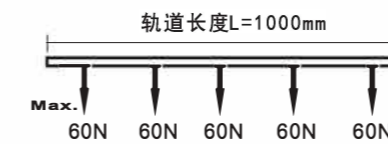

Mechanical Load Diagram