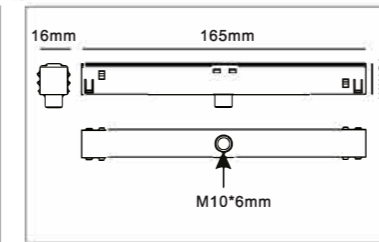

4 Wires Magnet Track Adaptor (Long)

Model No.	Colour
M201-W	White
M201-B	Black

Excl Driver, For Spot Light