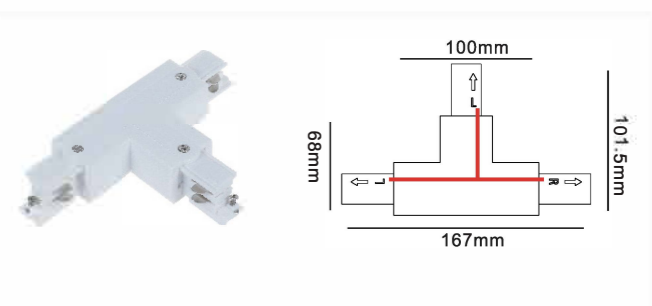

“T” Connector (R2)

Model No.	Colour	Package
D466R2-W	White (RAL9003)	1/90
D466R2-B	Black (RAL9004)	1/90
D466R2-G	Grey (RAL7040)	1/90