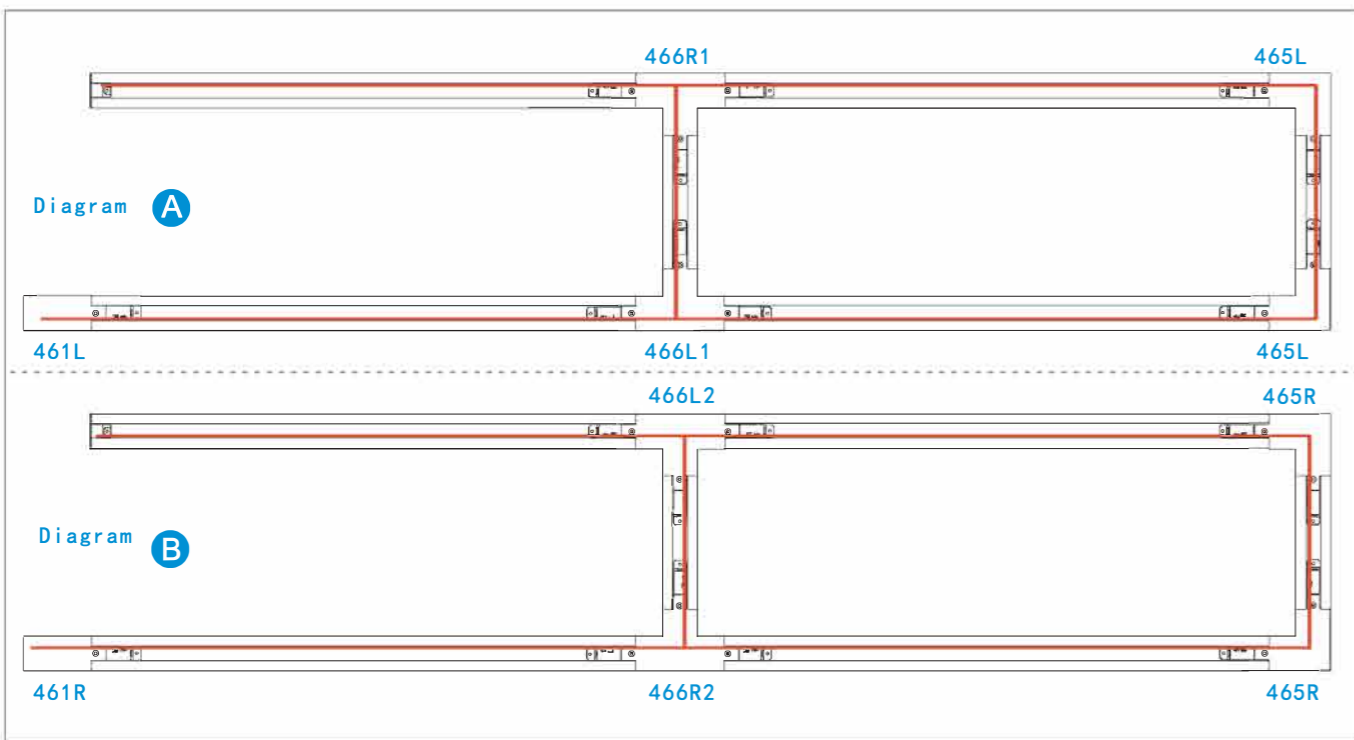

Connection Installation