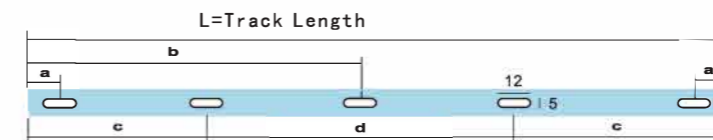

Fixing Point Dimensions