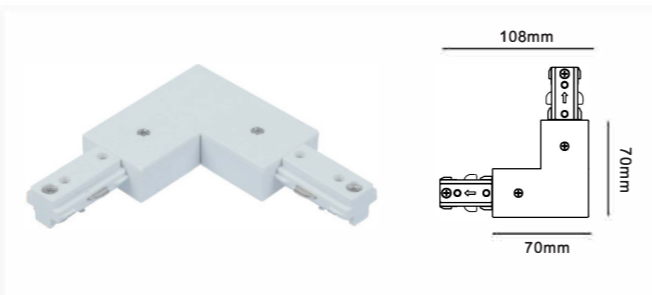

"L" Connector