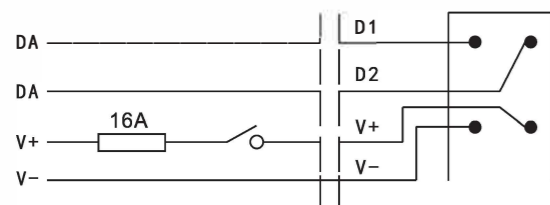

M20 Magnet Track System

4 Wires Low Voltage Magnet Track System Application

Connecting Diagram

1 Phases 1~48V 16A Max+ DALI

2 Phases 1~48V 2x16A Max+ DALI

M20 Magnet Track System /

M20 Magnet Track (Surface Mounted)