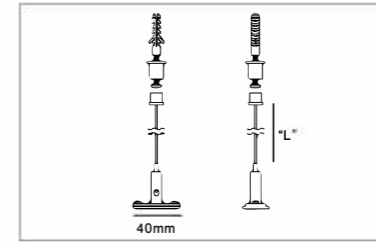

M20 Magnet Track System

Magnet Track Suspension Kits