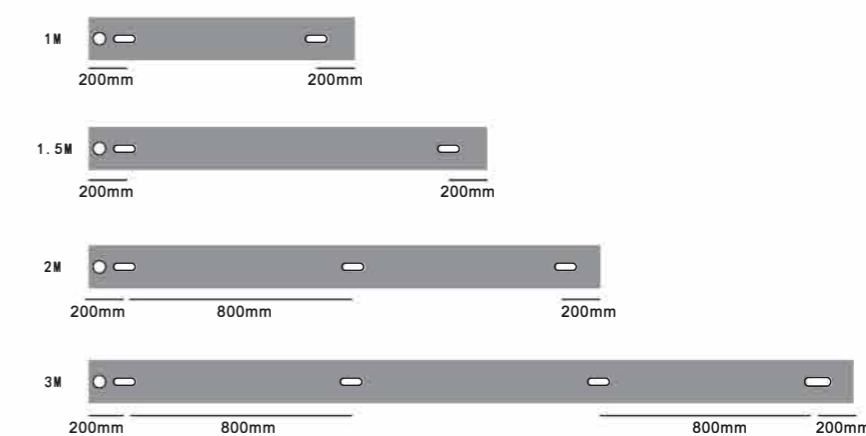

Model No.	Track Length	Colour	Package
M20A-10-W	100CM	White	15 PCS/1
M20A-10-B	100CM	Black	15 PCS/1
M20A-15-W	150CM	White	12 PCS/1
M20A-15-B	150CM	Black	12 PCS/1
M20A-20-W	200CM	White	12 PCS/1
M20A-20-B	200CM	Black	12 PCS/1
M20A-30-W	300CM	White	8 PCS/1
M20A-30-B	300CM	Black	8 PCS/1

M20 Magnet Track Connector (Surface Mounted)

"L" Connector (Horizontal Direction)

Model No.	Colour
M211-20A-W	White
M211-20A-B	Black

"L" Connector (Vertical Direction)

Model No.	Colour
M212-20A-W	White
M212-20A-B	Black

Installation

Fix

Magnet Track hole dimensions

M20 Magnet Track System

M20 Magnet Track System

M20 Magnet Track (Trimless Recessed)

Model No.	Track Length	Colour	Package
M20B-10-W	100CM	White	12 PCS/1
M20B-10-B	100CM	Black	12 PCS/1
M20B-15-W	150CM	White	12 PCS/1
M20B-15-B	150CM	Black	12 PCS/1
M20B-20-W	200CM	White	12 PCS/1
M20B-20-B	200CM	Black	12 PCS/1
M20B-30-W	300CM	White	8 PCS/1
M20B-30-B	300CM	Black	8 PCS/1