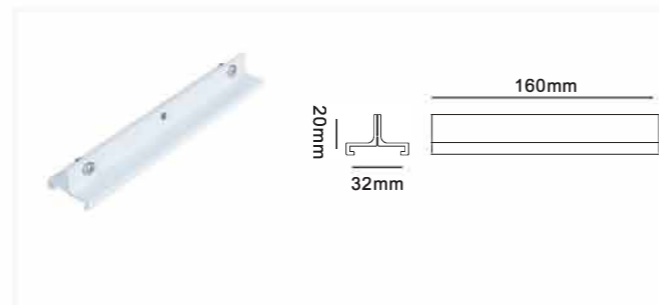

Suspension Clamp