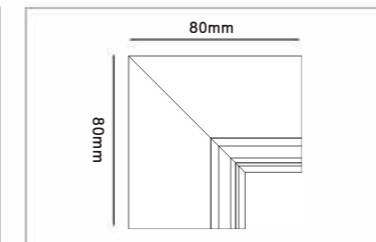

"L" Connector (Vertical Direction)