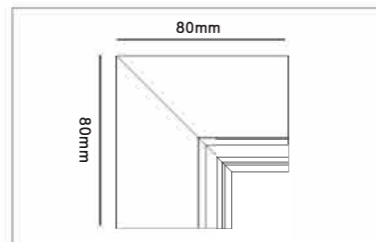

"L" Connector (Vertical Direction)