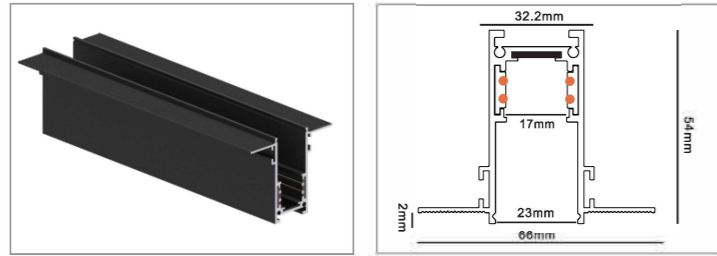

Installation

Fix

Magnet Track hole dimensions

M20 Magnet Track System

M20 Magnet Track System

M20 Magnet Track (Trimless Recessed)

Model No.	Track Length	Colour	Package
M20B-10-W	100CM	White	12 PCS/1
M20B-10-B	100CM	Black	12 PCS/1
M20B-15-W	150CM	White	12 PCS/1
M20B-15-B	150CM	Black	12 PCS/1
M20B-20-W	200CM	White	12 PCS/1
M20B-20-B	200CM	Black	12 PCS/1
M20B-30-W	300CM	White	8 PCS/1
M20B-30-B	300CM	Black	8 PCS/1