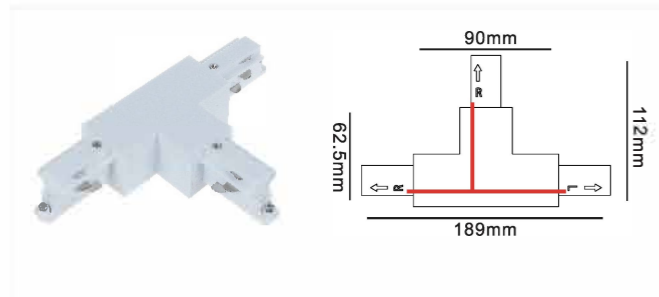

“T” Connector (L1)