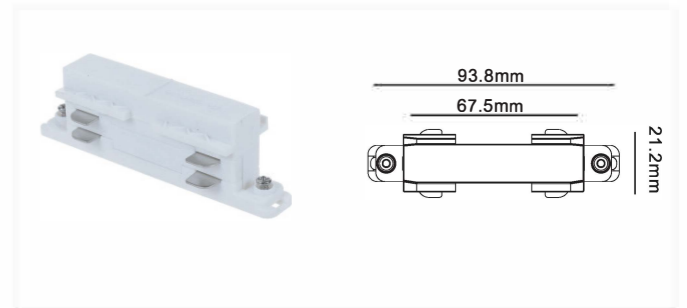

Mini Joiner Connector

Model No.	Colour	Package
563-W	White (RAL9003)	1/400
563-B	Black (RAL9004)	1/400
563-G	Grey (RAL7040)	1/400