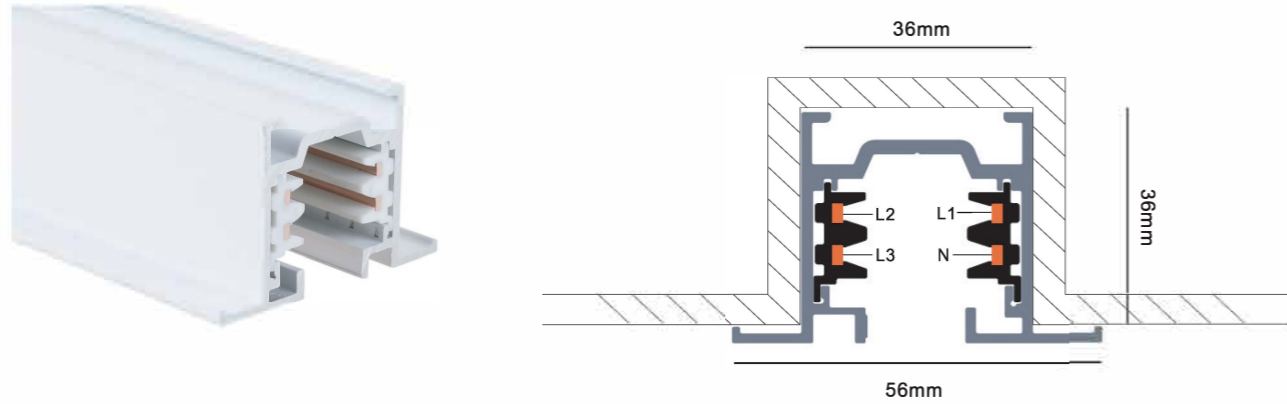

4 Wires 3 Circuits Recessed Track System (Deluxe)

4 Wires 3 Circuits Recessed Track System (Deluxe)

4 Wires 3 Circuits Recessed Track (Deluxe)