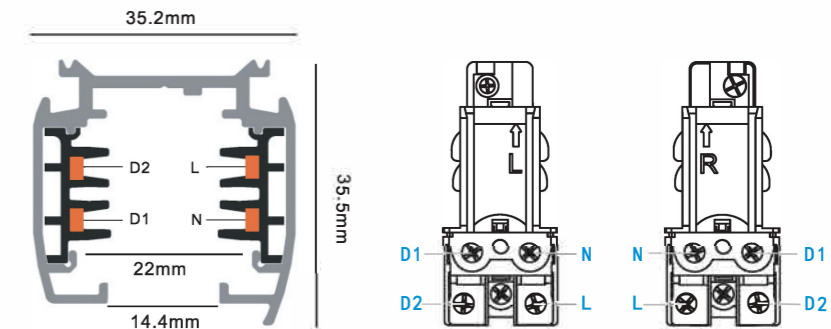

Model No.	Track Length	Colour	Package
M20A-10-W	100CM	White	15 PCS/1
M20A-10-B	100CM	Black	15 PCS/1
M20A-15-W	150CM	White	12 PCS/1
M20A-15-B	150CM	Black	12 PCS/1
M20A-20-W	200CM	White	12 PCS/1
M20A-20-B	200CM	Black	12 PCS/1
M20A-30-W	300CM	White	8 PCS/1
M20A-30-B	300CM	Black	8 PCS/1

Installation

Fix

Magnet Track hole dimensions

M20 Magnet Track System

M20 Magnet Track System

M20 Magnet Track (Trimless Recessed)

Model No.	Track Length	Colour	Package
M20B-10-W	100CM	White	12 PCS/1
M20B-10-B	100CM	Black	12 PCS/1
M20B-15-W	150CM	White	12 PCS/1
M20B-15-B	150CM	Black	12 PCS/1
M20B-20-W	200CM	White	12 PCS/1
M20B-20-B	200CM	Black	12 PCS/1
M20B-30-W	300CM	White	8 PCS/1
M20B-30-B	300CM	Black	8 PCS/1

M20 Magnet Track (Trimless Embedded)

Model No.	Track Length	Colour	Package
M20C-10-W	100CM	White	12 PCS/1
M20C-10-B	100CM	Black	12 PCS/1
M20C-15-W	150CM	White	12 PCS/1
M20C-15-B	150CM	Black	12 PCS/1
M20C-20-W	200CM	White	12 PCS/1
M20C-20-B	200CM	Black	12 PCS/1
M20C-30-W	300CM	White	8 PCS/1
M20C-30-B	300CM	Black	8 PCS/1

4 Wires Single Phase DALI Track System

4 Wires Single Phase DALI Track System

DALI Track System Application

Connection Installation

4 Wires Single Circuit DALI Track

Coextrusion Technology of Flat Copper Wire
扁铜线共挤技术
导电弹片与轨道铜线有更多、更安全的接触面