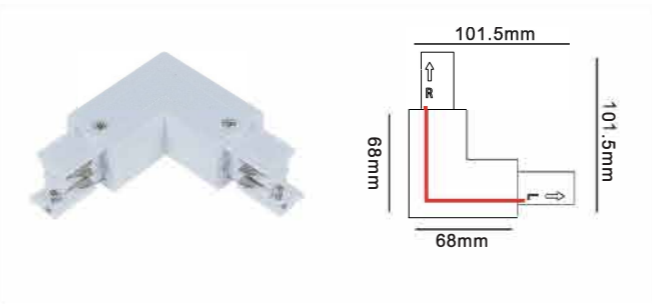

4 Wires 3 Circuits Track System (Regular)

“L” Connector (L)

Model No.	Colour	Package
465L-W	White (RAL9003)	1/150
465L-B	Black (RAL9004)	1/150
465L-G	Grey (RAL7040)	1/150