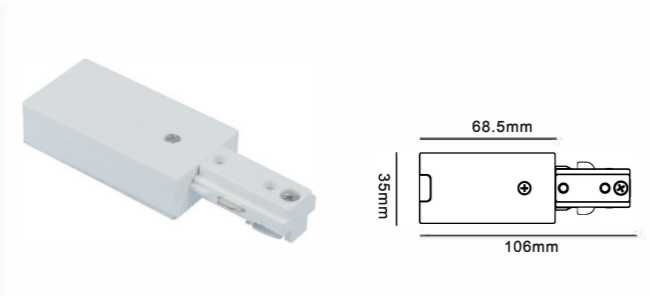

Track Fix

Fixing Point Dimensions

L/mm	w/mm	b/mm	c/mm	d/mm
1000	100			
2000	100	1000		
3000	100		1500	
4000	100		1333	1333

Connecting Diagram

1 Phase /120V/230V AC 20 Max

3 Wires Single Phase Track System

Track Power Connector