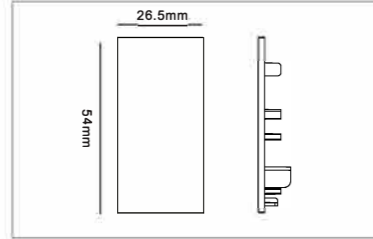

M20 Track End Cap