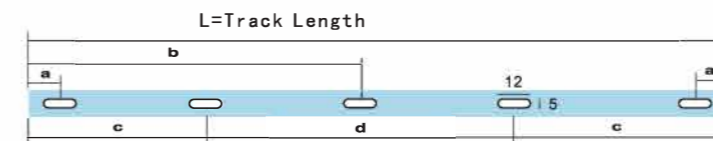

Fixing Point Dimensions

L/mm	w/mm	b/mm	c/mm	d/mm
1000	100			
2000	100	1000		
3000	100		1500	
4000	100		1333	1333