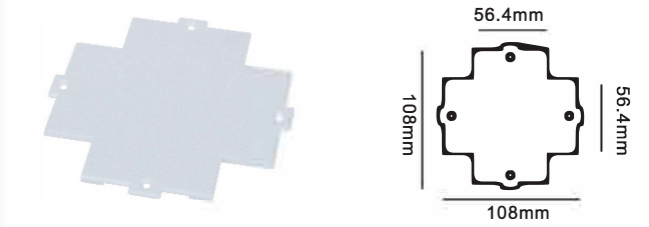

"十" Connector Cover / 十字形接驳器盖板

Model No.	Colour	Package
R567-W	White (RAL9003)	1/500
R567-B	Black (RAL9004)	1/500
R567-G	Grey (RAL7040)	1/500