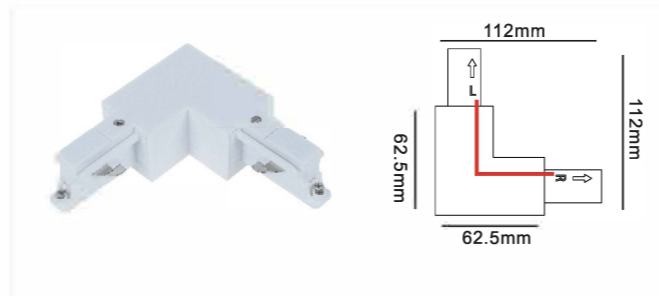

“L” Connector (R)