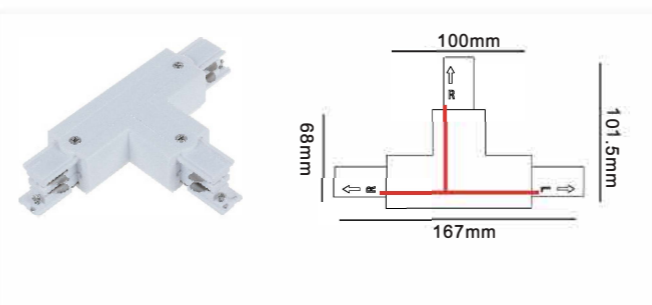

“T” Connector (L1)

Model No.	Colour	Package
466L1-W	White (RAL9003)	1/90
466L1-B	Black (RAL9004)	1/90
466L1-G	Grey (RAL7040)	1/90