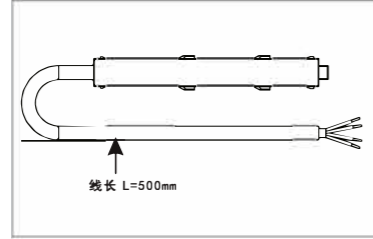

Magnet Track Power Connector (With wire)