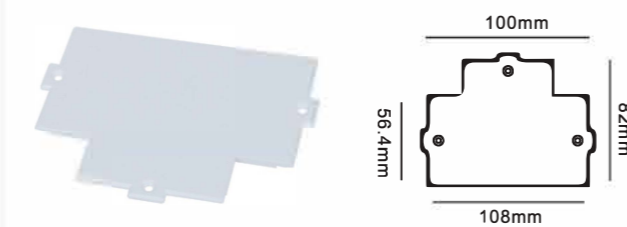

"T" Connector Cover

Model No.	Colour	Package
R566-W	White (RAL9003)	1/500
R566-B	Black (RAL9004)	1/500
R566-G	Grey (RAL7040)	1/500