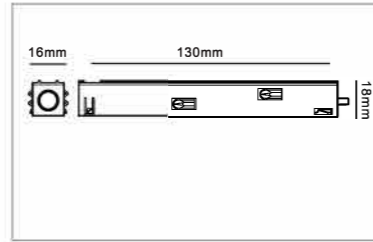

M20 Magnet Track System

Magnet Track Power Connector