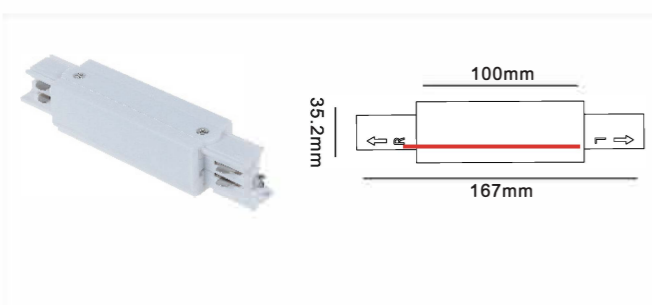

Straight Connector / 直线接驳器

Model No.	Colour	Package
464-W	White (RAL9003)	1/160
464-B	Black (RAL9004)	1/160
464-G	Grey (RAL7040)	1/160