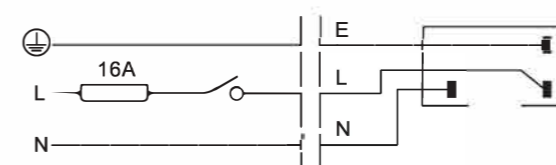

Track Fix

Fixing Point Dimensions

L/mm	w/mm	b/mm	c/mm	d/mm
1000	100			
2000	100	1000		
3000	100		1500	
4000	100		1333	1333

Connecting Diagram

1 Phase /120V/230V AC 20 Max

3 Wires Single Phase Track System

Track Power Connector