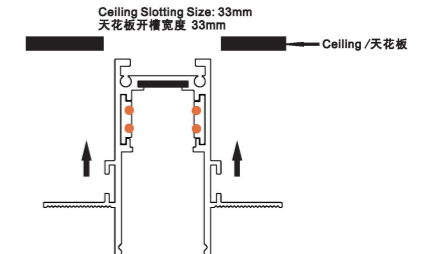

M20 Magnet Track Connector (Surface Mounted)

"L" Connector (Horizontal Direction)

Model No.	Colour
M211-20A-W	White
M211-20A-B	Black

"L" Connector (Vertical Direction)

Model No.	Colour
M212-20A-W	White
M212-20A-B	Black

Installation

Fix

Magnet Track hole dimensions

M20 Magnet Track System

M20 Magnet Track System

M20 Magnet Track (Trimless Recessed)

Model No.	Track Length	Colour	Package
M20B-10-W	100CM	White	12 PCS/1
M20B-10-B	100CM	Black	12 PCS/1
M20B-15-W	150CM	White	12 PCS/1
M20B-15-B	150CM	Black	12 PCS/1
M20B-20-W	200CM	White	12 PCS/1
M20B-20-B	200CM	Black	12 PCS/1
M20B-30-W	300CM	White	8 PCS/1
M20B-30-B	300CM	Black	8 PCS/1

M20 Magnet Track (Trimless Embedded)

Model No.	Track Length	Colour	Package
M20C-10-W	100CM	White	12 PCS/1
M20C-10-B	100CM	Black	12 PCS/1
M20C-15-W	150CM	White	12 PCS/1
M20C-15-B	150CM	Black	12 PCS/1
M20C-20-W	200CM	White	12 PCS/1
M20C-20-B	200CM	Black	12 PCS/1
M20C-30-W	300CM	White	8 PCS/1
M20C-30-B	300CM	Black	8 PCS/1