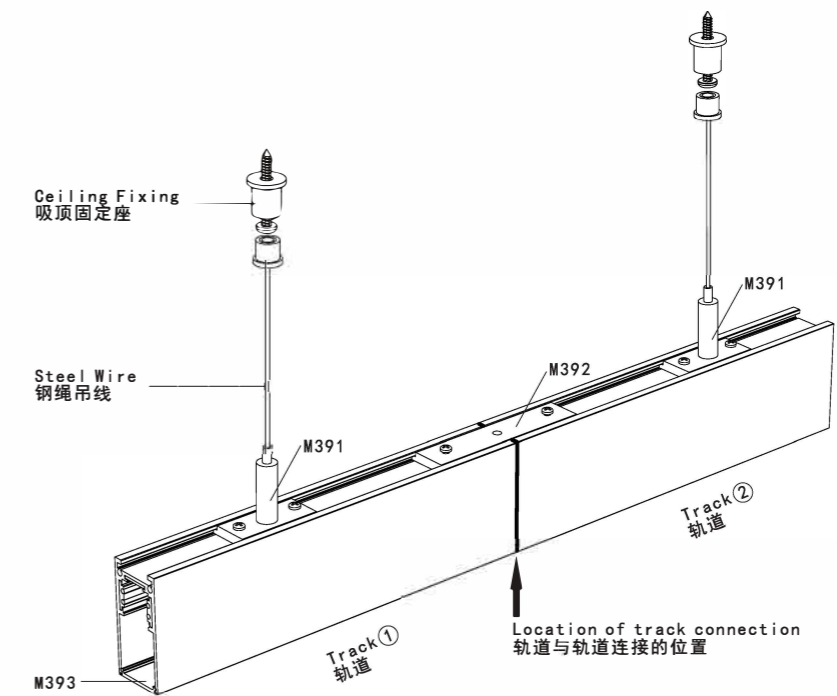

Model No.
M392-W
M392-B

Colour
White
Black

Magnet Track Dust Cover

Model No.
M393-W
M393-B

Colour
White
Black

Track Suspension Diagram

M20 Magnet Track Linear Lamp Kit

M20 Magnet Track Grille Lamp Kit