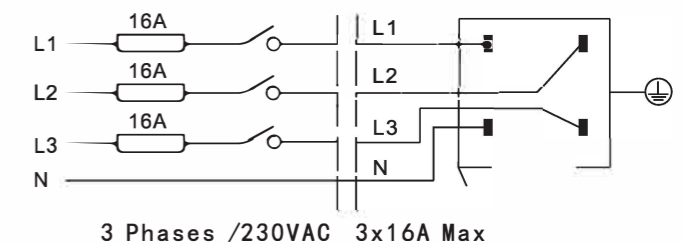

M20 Magnet Track Connector (Surface Mounted)

"L" Connector (Horizontal Direction)

Model No.	Colour
M211-20A-W	White
M211-20A-B	Black

"L" Connector (Vertical Direction)

Model No.	Colour
M212-20A-W	White
M212-20A-B	Black

Fixing Point Dimensions

L/mm	a/mm	b/mm	c/mm	d/mm
1000	100			
2000	100	1000		
3000	100		1500	
4000	100		1333	1333

Mechanical Load Diagram

Connecting Diagram / 轨道接线图

4 Wires 3 Circuits Track System (Regular)