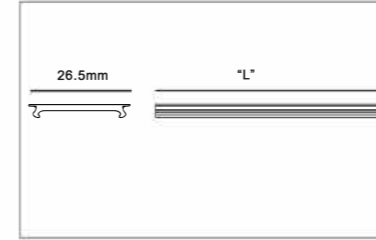

Magnet Track Dust Cover