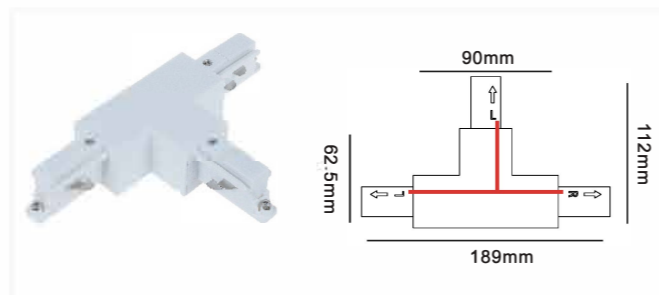

“T” Connector (R2)