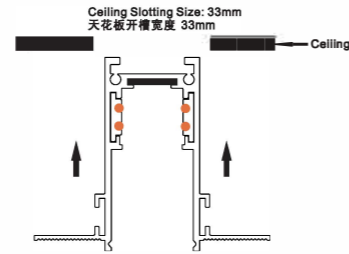

Installation

Fix

Magnet Track hole dimensions

M20 Magnet Track System

M20 Magnet Track System

M20 Magnet Track (Trimless Recessed)

Model No.	Track Length	Colour	Package
M20B-10-W	100CM	White	12 PCS/1
M20B-10-B	100CM	Black	12 PCS/1
M20B-15-W	150CM	White	12 PCS/1
M20B-15-B	150CM	Black	12 PCS/1
M20B-20-W	200CM	White	12 PCS/1
M20B-20-B	200CM	Black	12 PCS/1
M20B-30-W	300CM	White	8 PCS/1
M20B-30-B	300CM	Black	8 PCS/1

M20 Magnet Track (Trimless Embedded)

Model No.	Track Length	Colour	Package
M20C-10-W	100CM	White	12 PCS/1
M20C-10-B	100CM	Black	12 PCS/1
M20C-15-W	150CM	White	12 PCS/1
M20C-15-B	150CM	Black	12 PCS/1
M20C-20-W	200CM	White	12 PCS/1
M20C-20-B	200CM	Black	12 PCS/1
M20C-30-W	300CM	White	8 PCS/1
M20C-30-B	300CM	Black	8 PCS/1