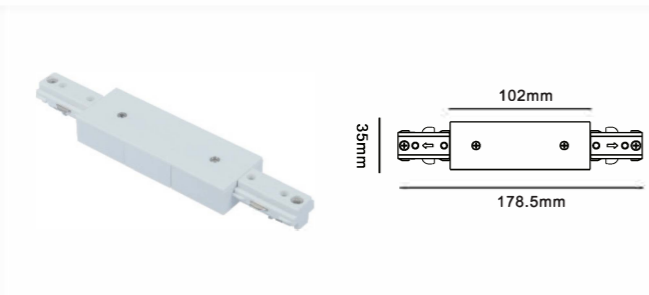

Straight Connector