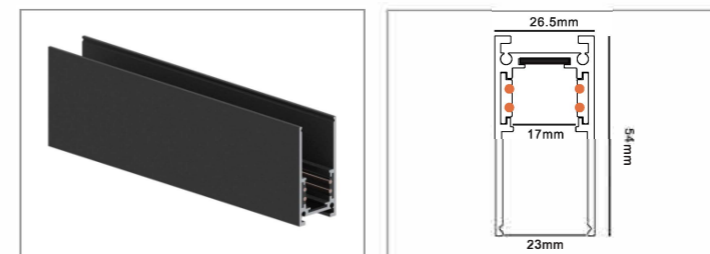

M20 Magnet Track System

4 Wires Low Voltage Magnet Track System Application

Connecting Diagram

1 Phases 1~48V 16A Max+ DALI

2 Phases 1~48V 2x16A Max+ DALI

M20 Magnet Track System /

M20 Magnet Track (Surface Mounted)