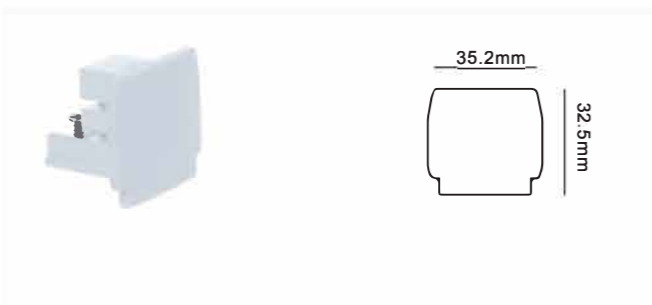

End Cap

Model No.	Colour	Package
462-W	White (RAL9003)	1/500
462-B	Black (RAL9004)	1/500
462-G	Grey (RAL7040)	1/500