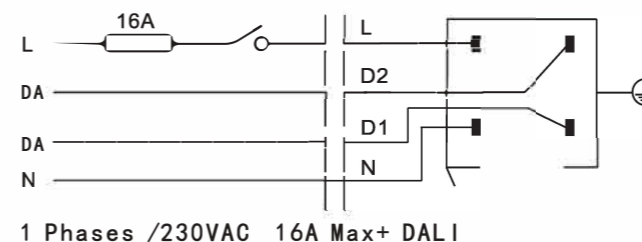

Connecting Diagram