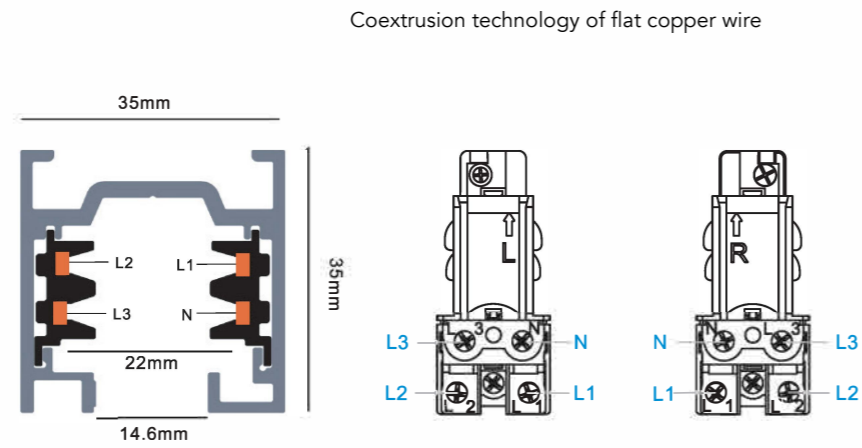

Connection Installation

4 Wires 3 Circuits Track System (Deluxe)

4 Wires 3 Circuits Track System (Deluxe)

4 Wire 3 Circuits Track (Deluxe)

Model No.	Track Length	Colour	Package
L510-W	1000mm	White (RAL9003)	1 / 12
L510-B	1000mm	Black (RAL9004)	1 / 12
L510-G	1000mm	Grey (RAL7040)	1 / 12
L520-W	2000mm	White (RAL9003)	1 / 12
L520-B	2000mm	Black (RAL9004)	1 / 12
L520-G	2000mm	Grey (RAL7040)	1 / 12
L530-W	3000mm	White (RAL9003)	1 / 8
L530-B	3000mm	Black (RAL9004)	1 / 8
L530-G	3000mm	Grey (RAL7040)	1 / 8
L540-W	4000mm	White (RAL9003)	1 / 6
L540-B	4000mm	Black (RAL9004)	1 / 6
L540-G	4000mm	Grey (RAL7040)	1 / 6