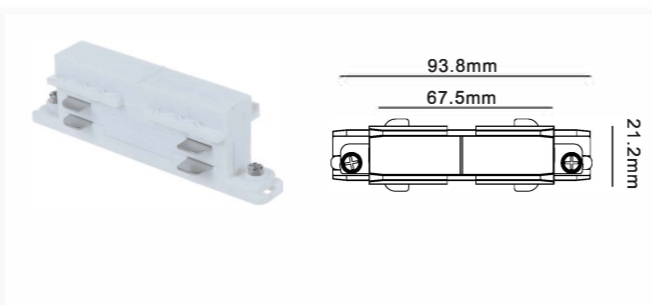

Mini Joiner Connector

Model No.	Colour	Package
463-W	White (RAL9003)	1/400
463-B	Black (RAL9004)	1/400
463-G	Grey (RAL7040)	1/400