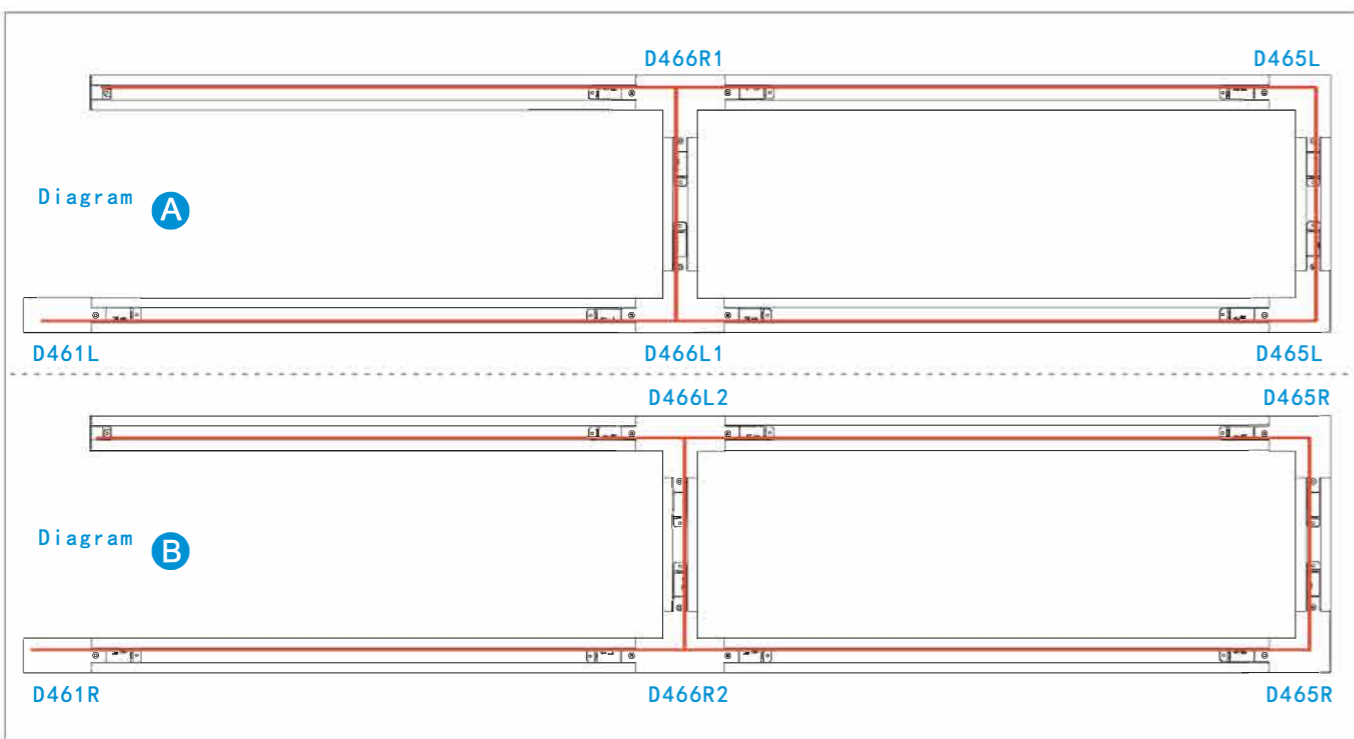

Connection Installation