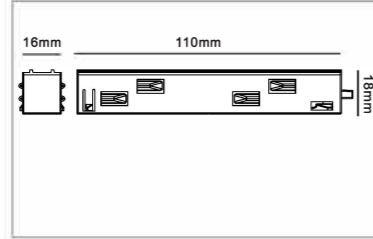

Magnet Track Joiner Connector