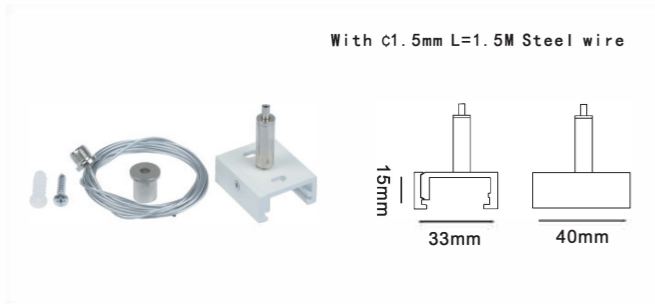

4 Wires 3 Circuits Track System(Regular)

4 Wires 3 Circuits Recessed Track System(Regular)

Celling mount kit