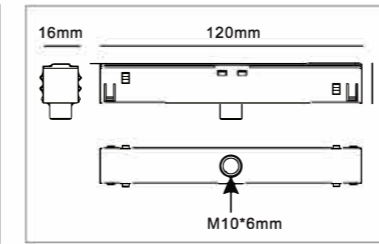

M20 Magnet Track System

4 Wires Magnet Track Adaptor (Small)

Model No.	Colour
M101-W	White
M101-B	Black

Excl Driver, For Spot Light