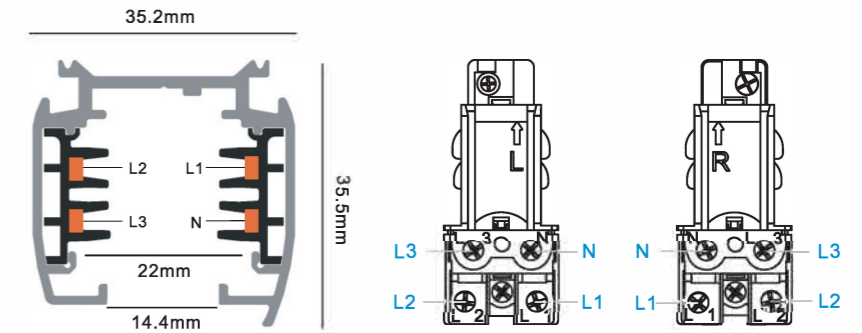

M20 Magnet Track Connector (Surface Mounted)

"L" Connector (Horizontal Direction)

Model No.	Colour
M211-20A-W	White
M211-20A-B	Black

"L" Connector (Vertical Direction)

Model No.	Colour
M212-20A-W	White
M212-20A-B	Black

Installation

Fix

Magnet Track hole dimensions

M20 Magnet Track System

M20 Magnet Track System

M20 Magnet Track (Trimless Recessed)

Model No.	Track Length	Colour	Package
M20B-10-W	100CM	White	12 PCS/1
M20B-10-B	100CM	Black	12 PCS/1
M20B-15-W	150CM	White	12 PCS/1
M20B-15-B	150CM	Black	12 PCS/1
M20B-20-W	200CM	White	12 PCS/1
M20B-20-B	200CM	Black	12 PCS/1
M20B-30-W	300CM	White	8 PCS/1
M20B-30-B	300CM	Black	8 PCS/1

M20 Magnet Track (Trimless Embedded)

Model No.	Track Length	Colour	Package
M20C-10-W	100CM	White	12 PCS/1
M20C-10-B	100CM	Black	12 PCS/1
M20C-15-W	150CM	White	12 PCS/1
M20C-15-B	150CM	Black	12 PCS/1
M20C-20-W	200CM	White	12 PCS/1
M20C-20-B	200CM	Black	12 PCS/1
M20C-30-W	300CM	White	8 PCS/1
M20C-30-B	300CM	Black	8 PCS/1

Track System Application

Connection Installation

4 Wires 3 Circuits Track (Regular)

Coextrusion Technology of Flat Copper Wire
扁铜线共挤技术
导电弹片与轨道铜线有更多、更安全的接触面

Model No.	Track Length	Colour	Package
L410-W	1000mm	White (RAL9003)	1 / 12
L410-B	1000mm	Black (RAL9004)	1 / 12
L410-G	1000mm	Grey (RAL7040)	1 / 12
L420-W	2000mm	White (RAL9003)	1 / 12
L420-B	2000mm	Black (RAL9004)	1 / 12
L420-G	2000mm	Grey (RAL7040)	1 / 12
L430-W	3000mm	White (RAL9003)	1 / 8
L430-B	3000mm	Black (RAL9004)	1 / 8
L430-G	3000mm	Grey (RAL7040)	1 / 8
L440-W	4000mm	White (RAL9003)	1 / 6
L440-B	4000mm	Black (RAL9004)	1 / 6
L440-G	4000mm	Grey (RAL7040)	1 / 6