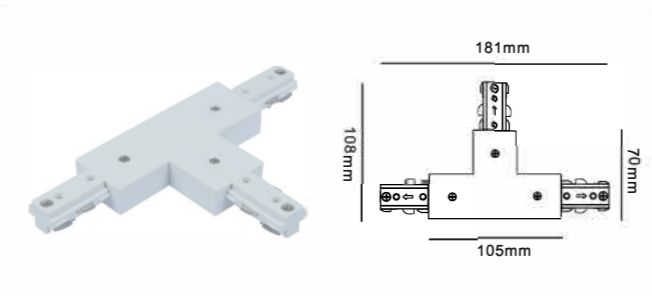

3 Wires Single Phase Track System

"T" Connector