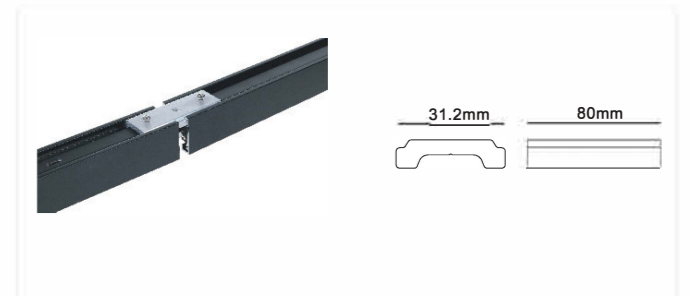

Connecting Plate