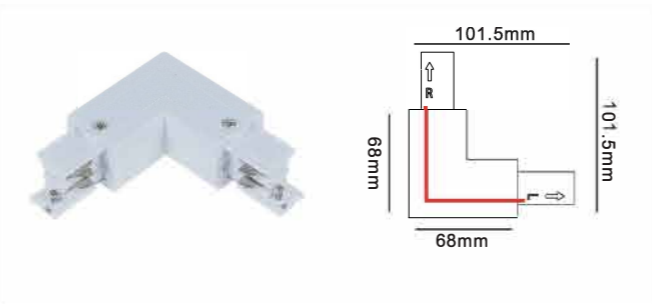

4 Wires Single Phase DALI Track System

“L” Connector (L)

Model No.	Colour	Package
D465L-W	White (RAL9003)	1/150
D465L-B	Black (RAL9004)	1/150
D465L-G	Grey (RAL7040)	1/150