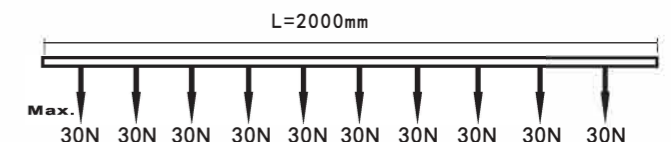

Mechanical Load Diagram