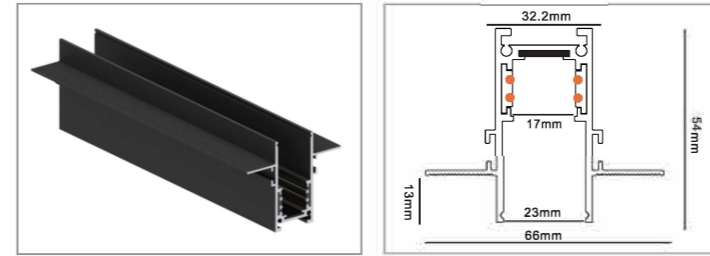

M20 Magnet Track (Trimless Embedded)