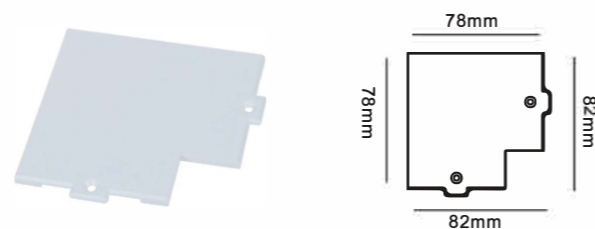

“L” Connector Cover