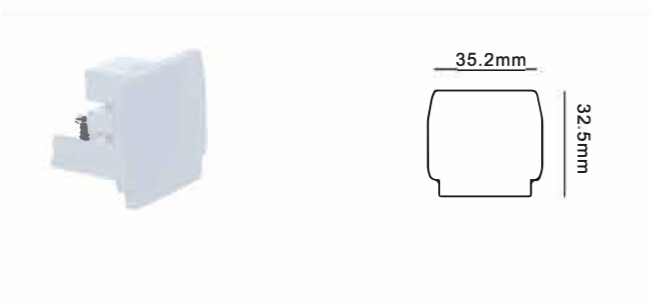

End Cap

Model No.	Colour	Package
D462-W	White (RAL9003)	1/500
D462-B	Black (RAL9004)	1/500
D462-G	Grey (RAL7040)	1/500