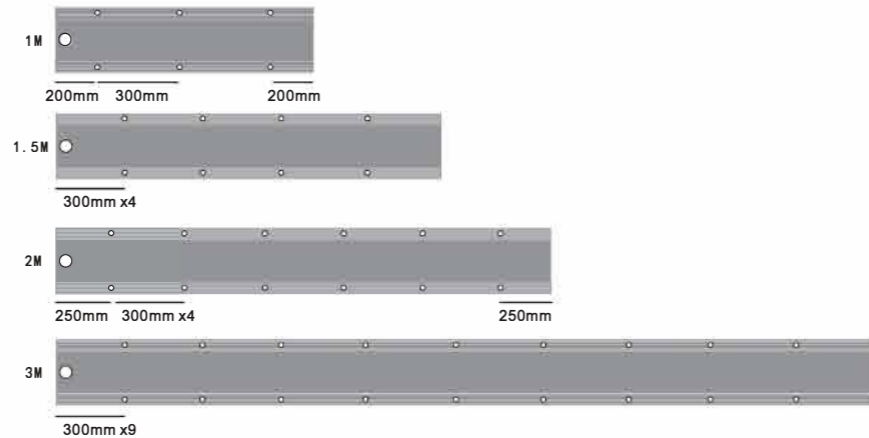

Installation

Installation / 安装说明

Fix

Magnet Track hole dimensions