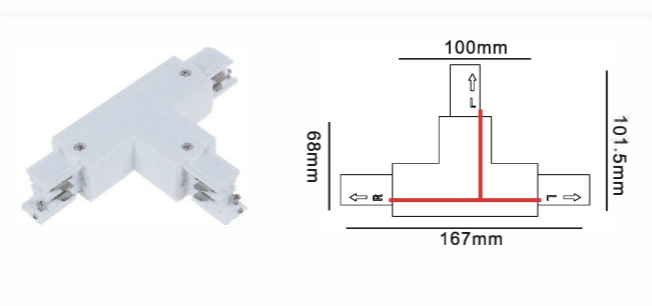

“T” Connector (R1)

Model No.	Colour	Package
D466R1-W	White (RAL9003)	1/90
D466R1-B	Black (RAL9004)	1/90
D466R1-G	Grey (RAL7040)	1/90