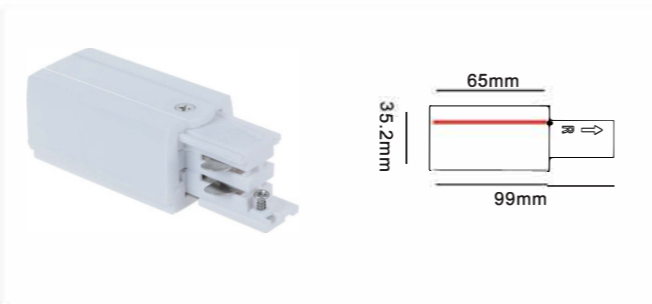

Track Power Connector (R)

Model No.	Colour	Package
461R-W	White (RAL9003)	1/150
461R-B	Black (RAL9004)	1/150
461R-G	Grey (RAL7040)	1/150