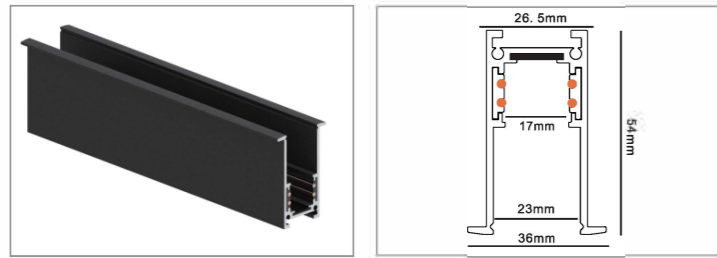

Installation

Installation / 安装说明

Fix

Magnet Track hole dimensions

Fix

Magnet Track hole dimensions

M20 Magnet Track System

M20 Magnet Track (Recessed with Frame)