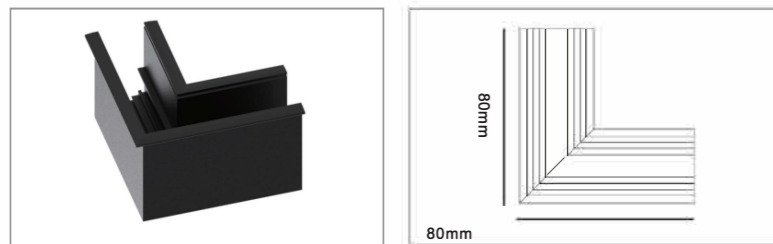

M20 Magnet Track Connector (Recessed with Frame)

“L” Connector (Horizontal Direction)

Model No.	Colour
M211-20D-W	White
M211-20D-B	Black