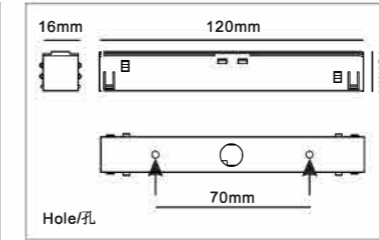

4 Wires Magnet Track Adaptor (Small)

Model No.	Colour
M102-W	White
M102-B	Black

Excl Driver, For Track Linear and Grille Fixture