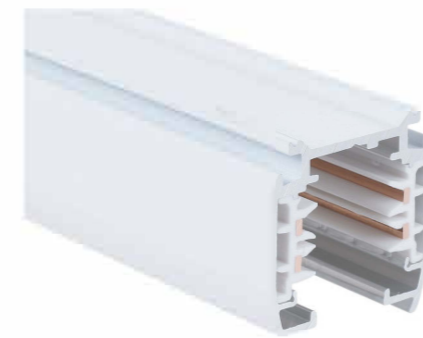

Track System Application

Connection Installation

4 Wires 3 Circuits Track (Regular)

Coextrusion Technology of Flat Copper Wire
扁铜线共挤技术
导电弹片与轨道铜线有更多、更安全的接触面

Model No.	Track Length	Colour	Package
L410-W	1000mm	White (RAL9003)	1 / 12
L410-B	1000mm	Black (RAL9004)	1 / 12
L410-G	1000mm	Grey (RAL7040)	1 / 12
L420-W	2000mm	White (RAL9003)	1 / 12
L420-B	2000mm	Black (RAL9004)	1 / 12
L420-G	2000mm	Grey (RAL7040)	1 / 12
L430-W	3000mm	White (RAL9003)	1 / 8
L430-B	3000mm	Black (RAL9004)	1 / 8
L430-G	3000mm	Grey (RAL7040)	1 / 8
L440-W	4000mm	White (RAL9003)	1 / 6
L440-B	4000mm	Black (RAL9004)	1 / 6
L440-G	4000mm	Grey (RAL7040)	1 / 6