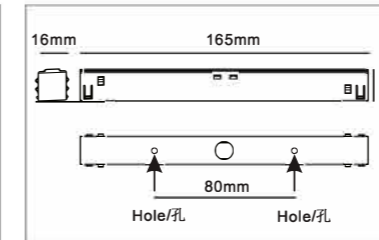

4 Wires Magnet Track Adaptor (Long)

Model No.	Colour
M203-W	White
M203-B	Black

Excl Driver, For Track Linear and Grille Fixture