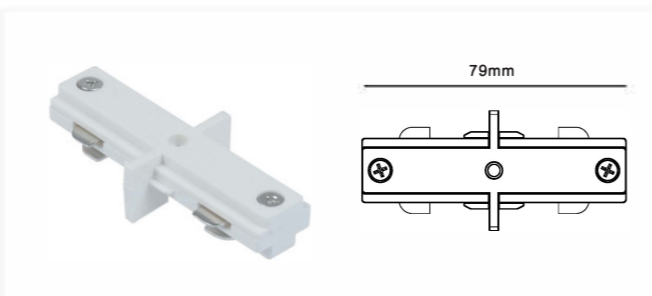

Mini Joiner Connector