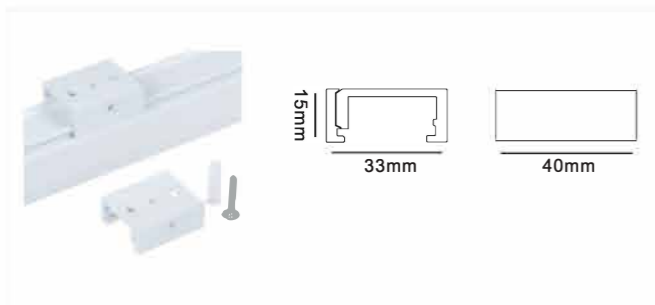

Suspension Kit