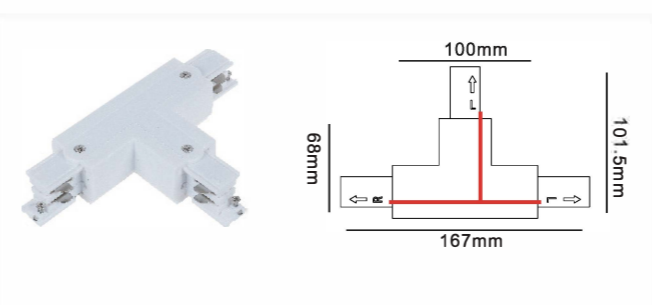

“T” Connector (R1)

Model No.	Colour	Package
466R1-W	White (RAL9003)	1/90
466R1-B	Black (RAL9004)	1/90
466R1-G	Grey (RAL7040)	1/90