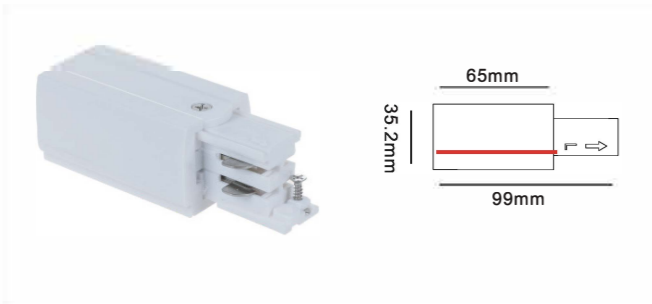

Fixing Point Dimensions

Mechanical Load Diagram

Connecting Diagram

4 Wires Single Phase DALI Track System

Track Power Connector (L)

Model No.	Colour	Package
D461L-W	White (RAL9003)	1/150
D461L-B	Black (RAL9004)	1/150
D461L-G	Grey (RAL7040)	1/150