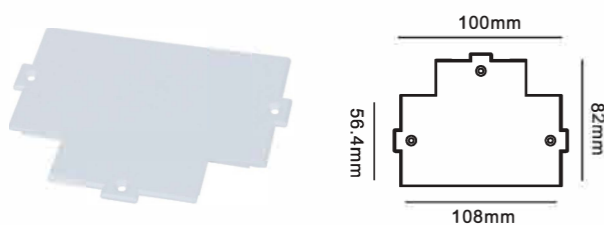

“T” Connector Cover