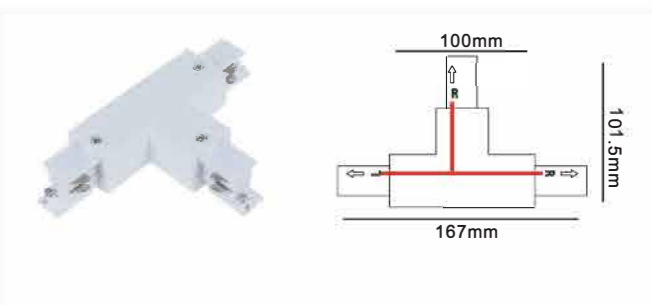

“T” Connector (L2)

Model No.	Colour	Package
466L2-W	White (RAL9003)	1/90
466L2-B	Black (RAL9004)	1/90
466L2-G	Grey (RAL7040)	1/90