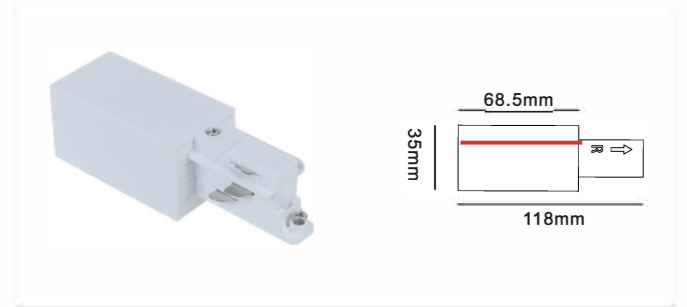

Track Power Connector (R)

Model No.	Colour	Package
561R-W	White (RAL9003)	1/150
561R-B	Black (RAL9004)	1/150
561R-G	Grey (RAL7040)	1/150