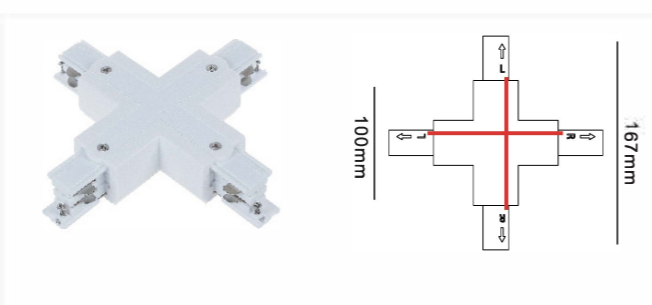

“+” Cross Connector

Model No.	Colour	Package
467-W	White (RAL9003)	1/60
467-B	Black (RAL9004)	1/60
467-G	Grey (RAL7040)	1/60