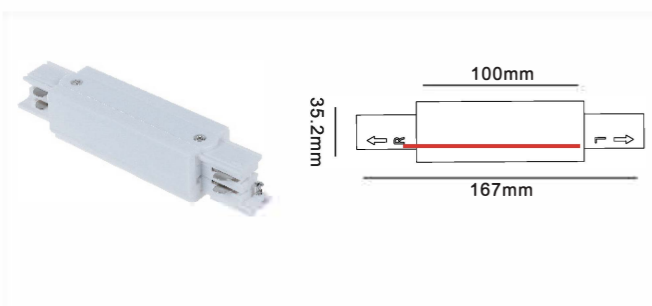

Straight Connector

Model No.	Colour	Package
D464-W	White (RAL9003)	1/160
D464-B	Black (RAL9004)	1/160
D464-G	Grey (RAL7040)	1/160