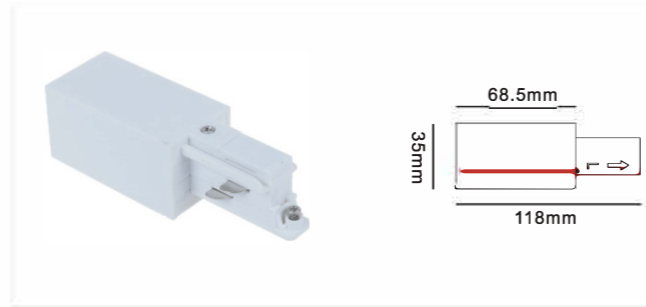

Fixing Point Dimensions

L/mm	a/mm	b/mm	c/mm	d/mm
1000	100			
2000	100	1000		
3000	100		1500	
4000	100		1333	1333

Mechanical Load Diagram

Connecting Diagram

Track Power Connector (L)

Model No.	Colour	Package
561L-W	White (RAL9003)	1/150
561L-B	Black (RAL9004)	1/150
561L-G	Grey (RAL7040)	1/150