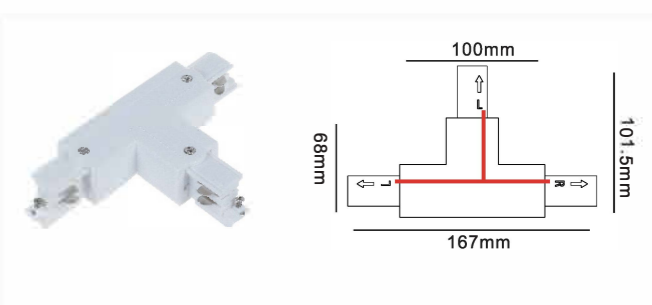

“T” Connector (R2)

Model No.	Colour	Package
466R2-W	White (RAL9003)	1/90
466R2-B	Black (RAL9004)	1/90
466R2-G	Grey (RAL7040)	1/90