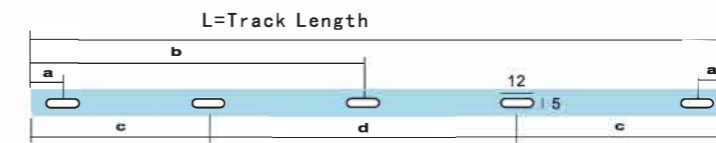

Fixing Point Dimensions