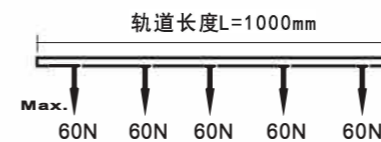

Mechanical Load Diagram