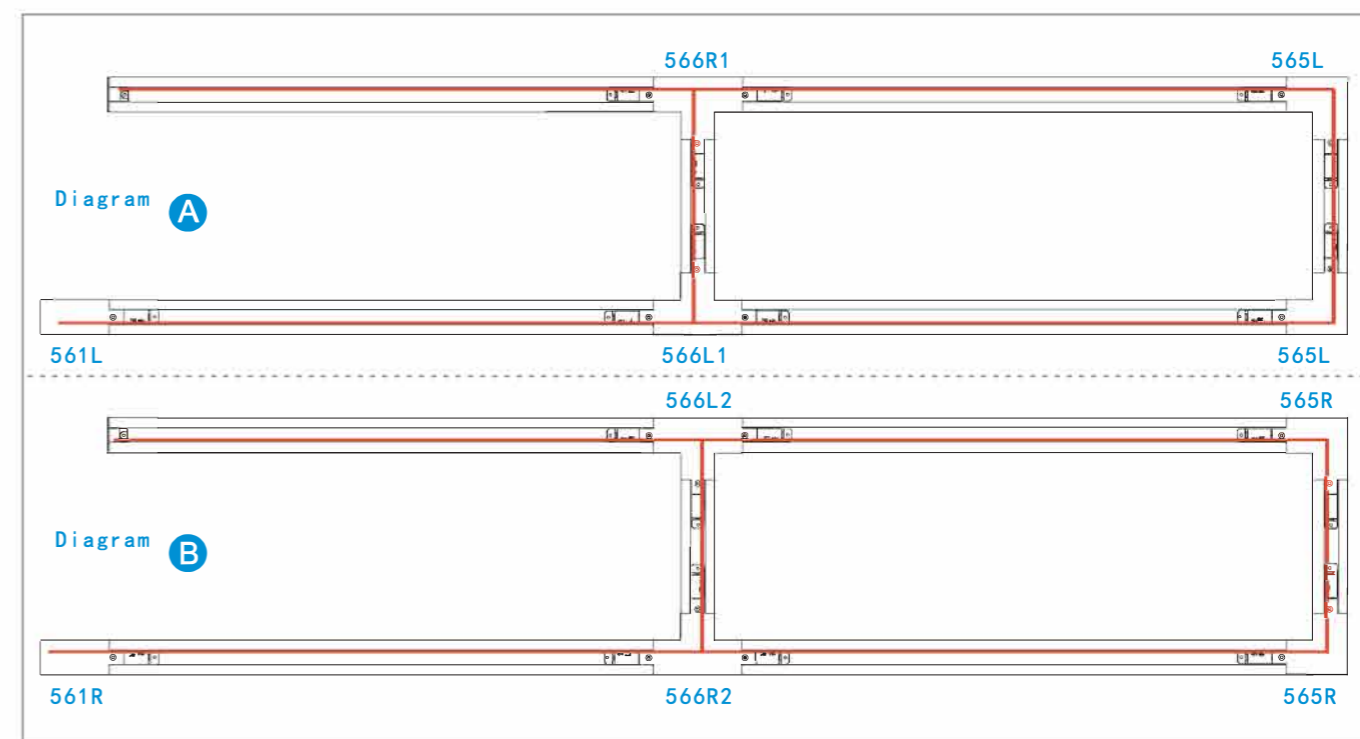

Connection Installation

4 Wires 3 Circuits Track System (Deluxe)

4 Wires 3 Circuits Track System (Deluxe)

4 Wire 3 Circuits Track (Deluxe)

Model No.	Track Length	Colour	Package
L510-W	1000mm	White (RAL9003)	1 / 12
L510-B	1000mm	Black (RAL9004)	1 / 12
L510-G	1000mm	Grey (RAL7040)	1 / 12
L520-W	2000mm	White (RAL9003)	1 / 12
L520-B	2000mm	Black (RAL9004)	1 / 12
L520-G	2000mm	Grey (RAL7040)	1 / 12
L530-W	3000mm	White (RAL9003)	1 / 8
L530-B	3000mm	Black (RAL9004)	1 / 8
L530-G	3000mm	Grey (RAL7040)	1 / 8
L540-W	4000mm	White (RAL9003)	1 / 6
L540-B	4000mm	Black (RAL9004)	1 / 6
L540-G	4000mm	Grey (RAL7040)	1 / 6