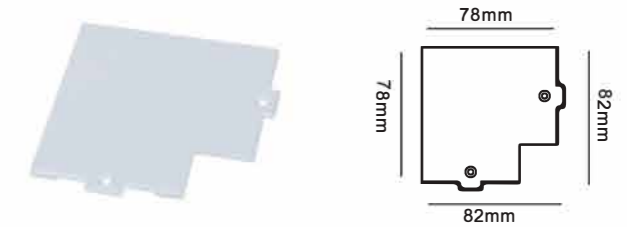

"L" Connector Cover

Model No.	Colour	Package
R565-W	White (RAL9003)	1/500
R565-B	Black (RAL9004)	1/500
R565-G	Grey (RAL7040)	1/500