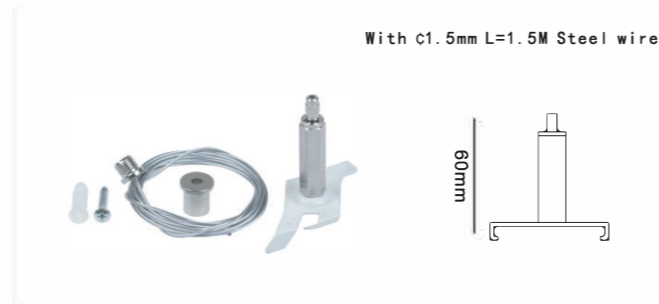

Suspension Mount EZCLK Kit