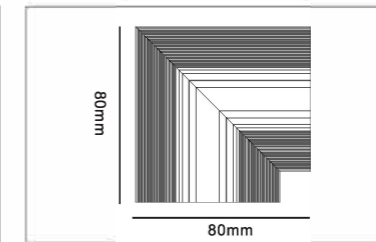

M20 Magnet Track Connector (Trimless Recessed)

M20 Magnet Track Connector (Trimless Embedded)

"L" Connector (Horizontal Direction)

Model No.	Colour
M211-20B-W	White
M211-20B-B	Black

"L" Connector (Horizontal Direction)