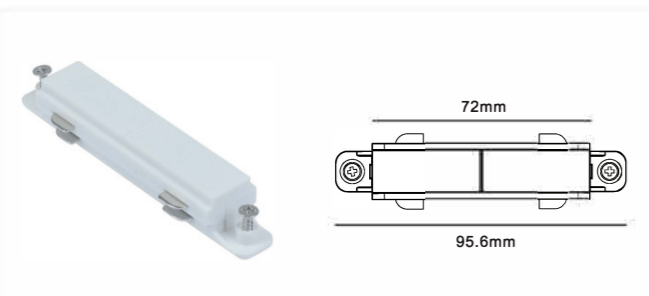

Mini Joiner Connector