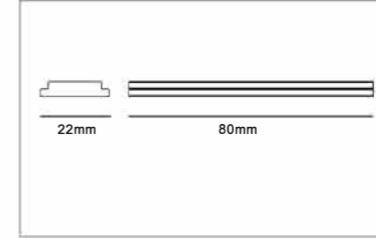

Magnet Track Connector Bracket