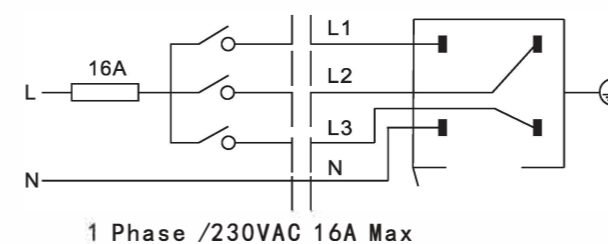

M20 Magnet Track Connector (Surface Mounted)

"L" Connector (Horizontal Direction)

Model No.	Colour
M211-20A-W	White
M211-20A-B	Black

"L" Connector (Vertical Direction)

Model No.	Colour
M212-20A-W	White
M212-20A-B	Black

Fixing Point Dimensions

L/mm	a/mm	b/mm	c/mm	d/mm
1000	100			
2000	100	1000		
3000	100		1500	
4000	100		1333	1333

Mechanical Load Diagram

Connecting Diagram / 轨道接线图

4 Wires 3 Circuits Track System (Regular)