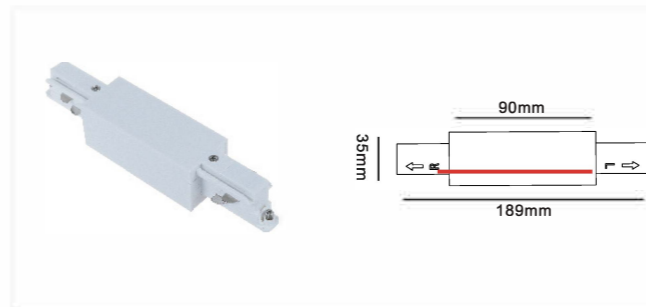

Straight Connector

Model No.	Colour	Package
564-W	White (RAL9003)	1/160
564-B	Black (RAL9004)	1/160
564-G	Grey (RAL7040)	1/160