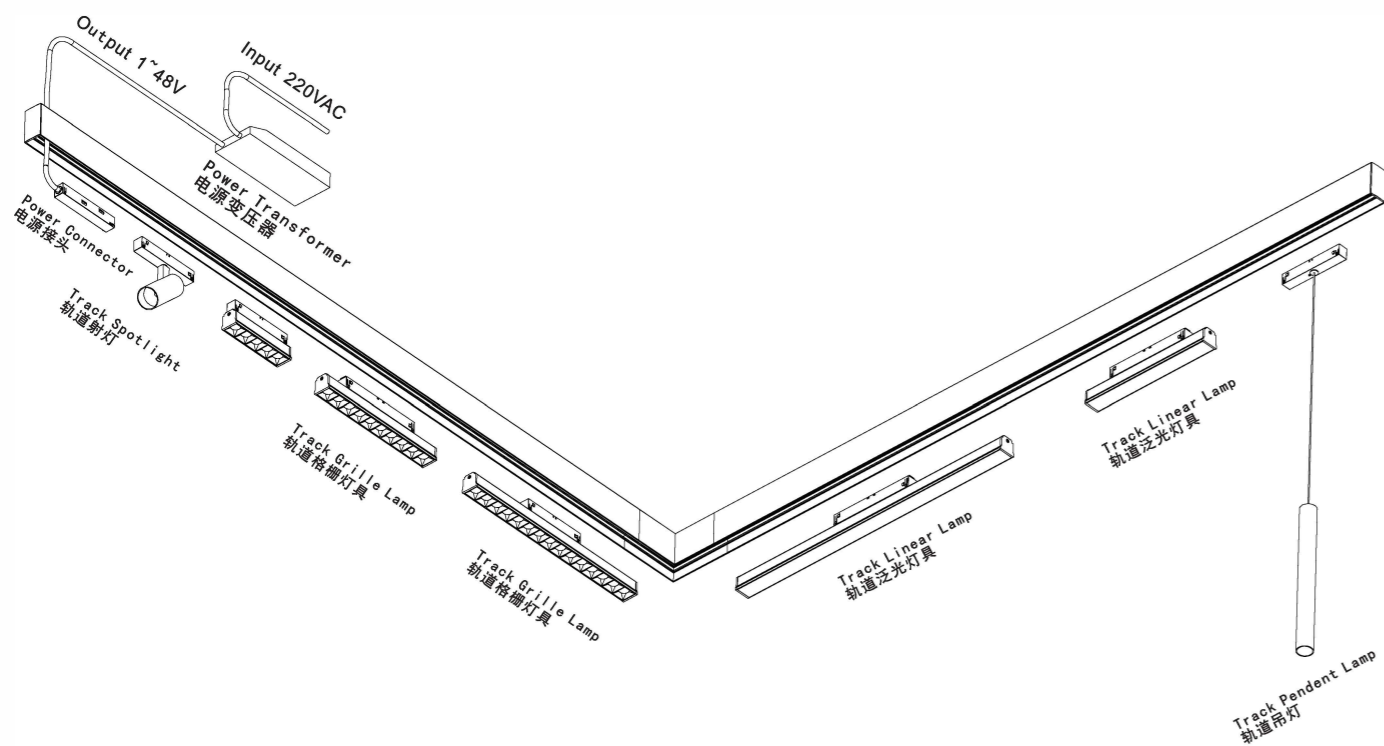

M20 Magnet Track System

4 Wires Low Voltage Magnet Track System Application