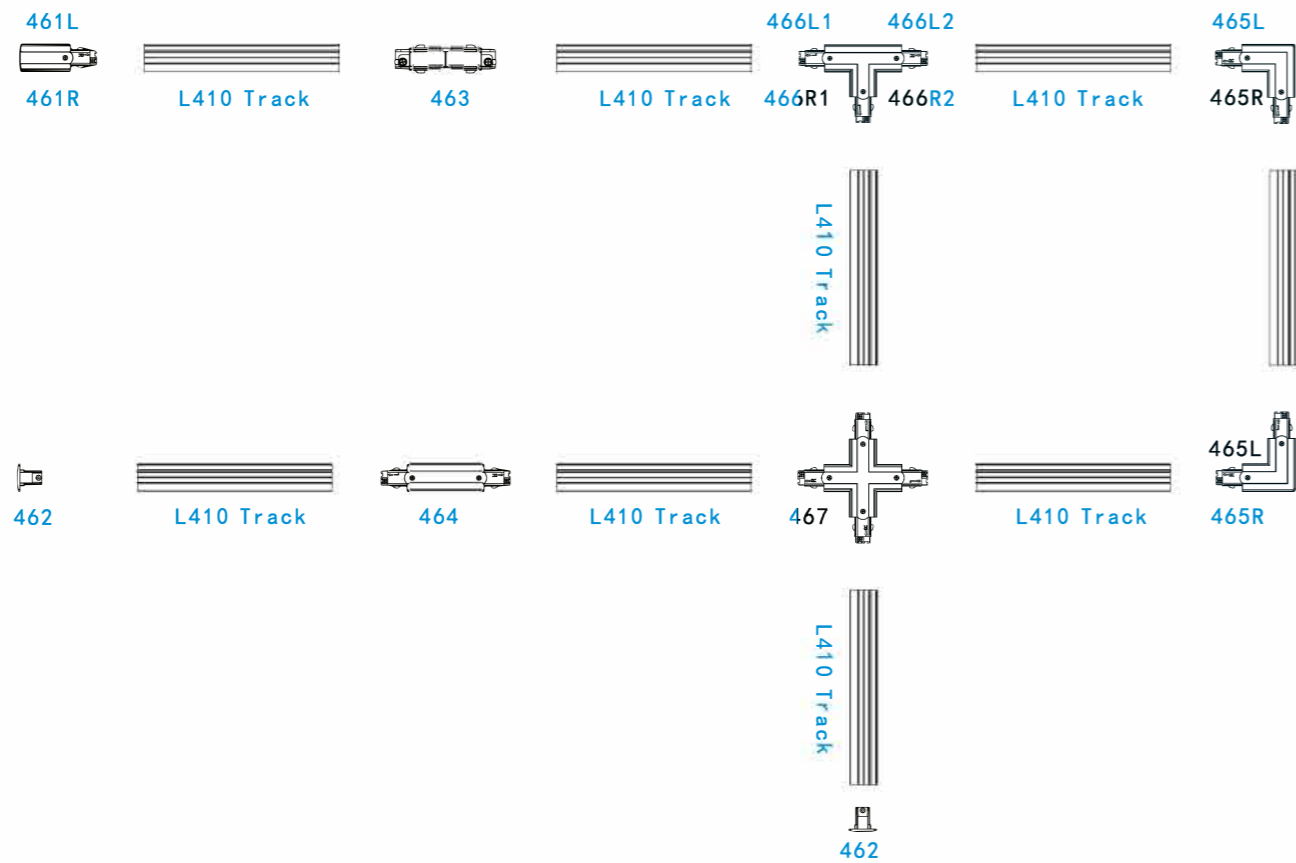

4 Wires 3 Circuits Track System (Regular) / 4线三回路轨道系统 (常规款)

4 Wires 3 Circuits Track System (Regular)

Track System Application