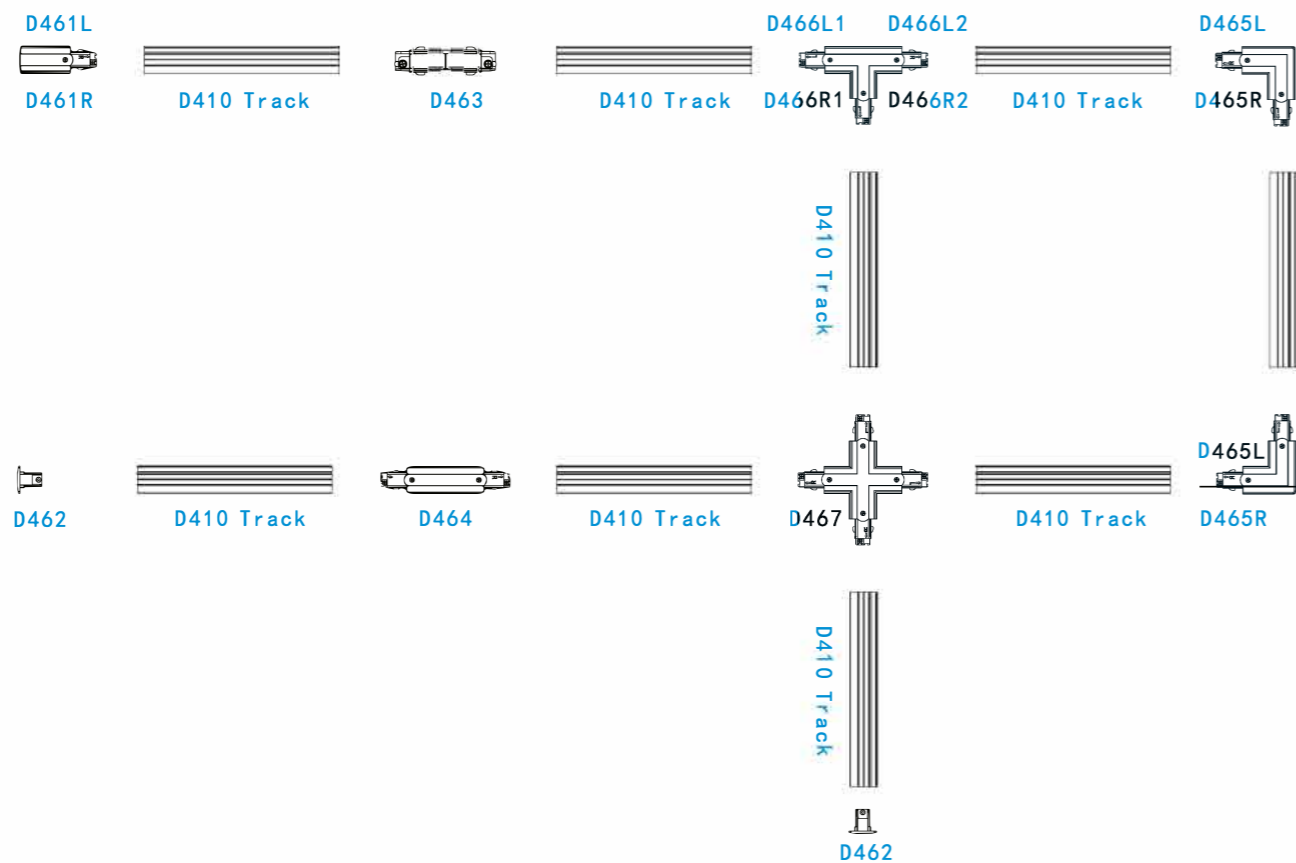

4 Wires Single Phase DALI Track System

4 Wires Single Phase DALI Track System

DALI Track System Application