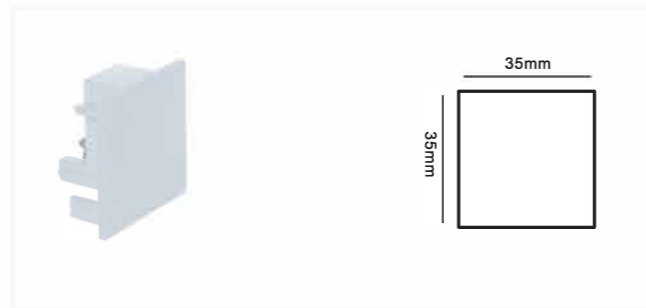

End Cap

Model No.	Colour	Package
562-W	White (RAL9003)	1/500
562-B	Black (RAL9004)	1/500
562-G	Grey (RAL7040)	1/500