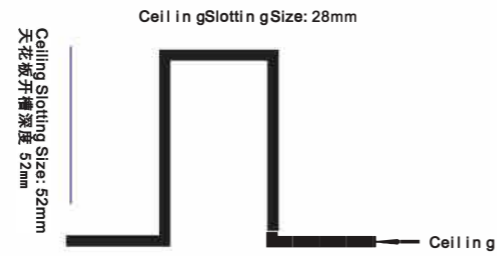

Installation

Installation / 安装说明

Fix

Magnet Track hole dimensions

Fix

Magnet Track hole dimensions

M20 Magnet Track System

M20 Magnet Track (Recessed with Frame)