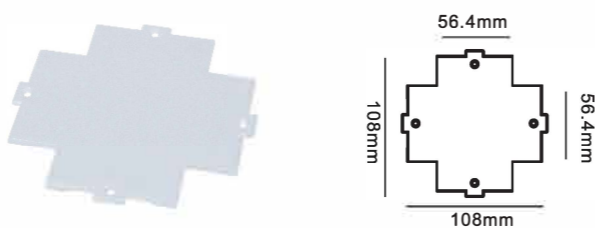

“+” Connector Cover / 十字形接驳器盖板