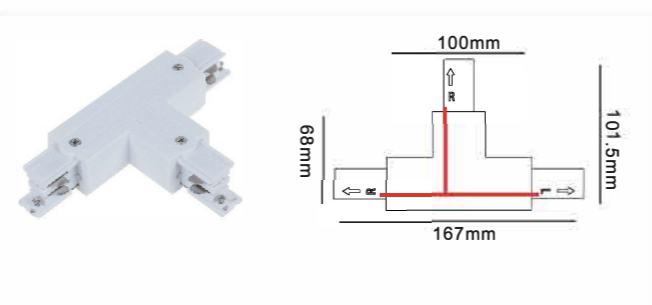

“T” Connector (L1)

Model No.	Colour	Package
D466L1-W	White (RAL9003)	1/90
D466L1-B	Black (RAL9004)	1/90
D466L1-G	Grey (RAL7040)	1/90