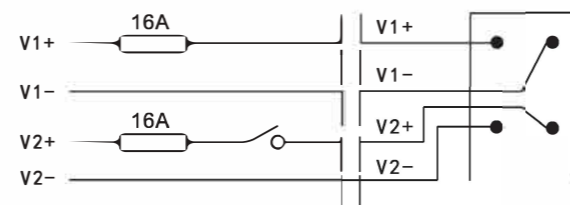

M20 Magnet Track System

4 Wires Low Voltage Magnet Track System Application

Connecting Diagram

1 Phases 1~48V 16A Max+ DALI

2 Phases 1~48V 2x16A Max+ DALI

M20 Magnet Track System /

M20 Magnet Track (Surface Mounted)

Model No.	Track Length	Colour	Package
M20A-10-W	100CM	White	15 PCS/1
M20A-10-B	100CM	Black	15 PCS/1
M20A-15-W	150CM	White	12 PCS/1
M20A-15-B	150CM	Black	12 PCS/1
M20A-20-W	200CM	White	12 PCS/1
M20A-20-B	200CM	Black	12 PCS/1
M20A-30-W	300CM	White	8 PCS/1
M20A-30-B	300CM	Black	8 PCS/1