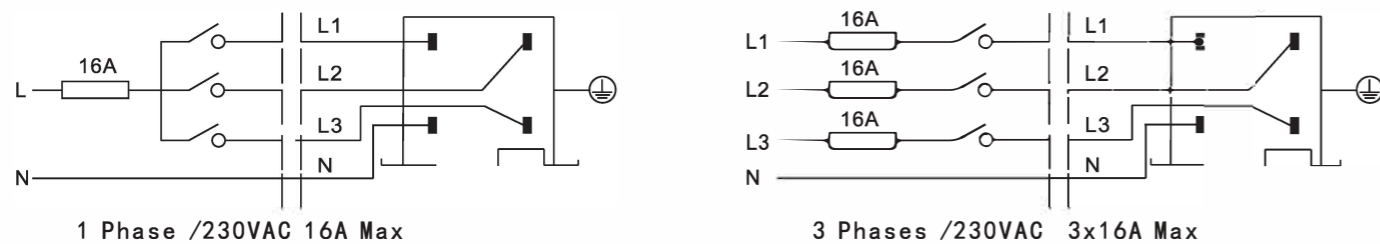

"L" Connector Cover

Model No.	Colour	Package
R565-W	White (RAL9003)	1/500
R565-B	Black (RAL9004)	1/500
R565-G	Grey (RAL7040)	1/500

Mechanical Load Diagram

Connecting Diagram

"T" Connector Cover

Model No.	Colour	Package
R566-W	White (RAL9003)	1/500
R566-B	Black (RAL9004)	1/500
R566-G	Grey (RAL7040)	1/500