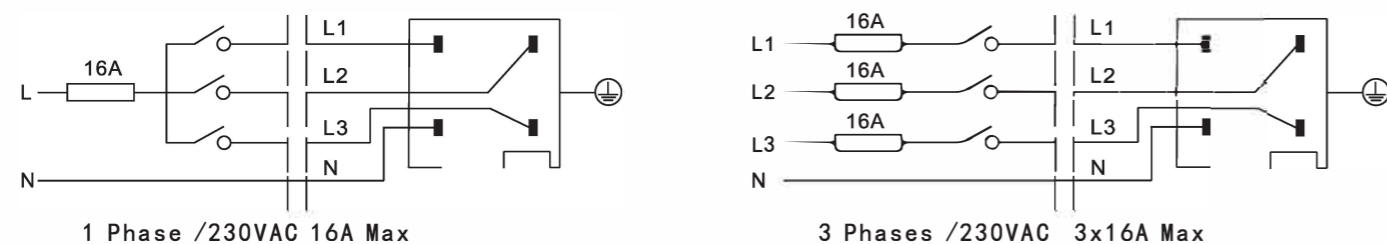

Fixing Point Dimensions

L/mm	a/mm	b/mm	c/mm	d/mm
1000	100			
2000	100	1000		
3000	100		1500	
4000	100		1333	1333

Mechanical Load Diagram

Connecting Diagram

Track Power Connector (L)

Model No.	Colour	Package
561L-W	White (RAL9003)	1/150
561L-B	Black (RAL9004)	1/150
561L-G	Grey (RAL7040)	1/150