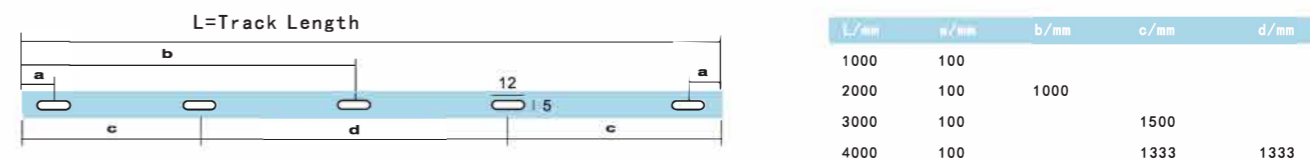

Fixing Point Dimensions