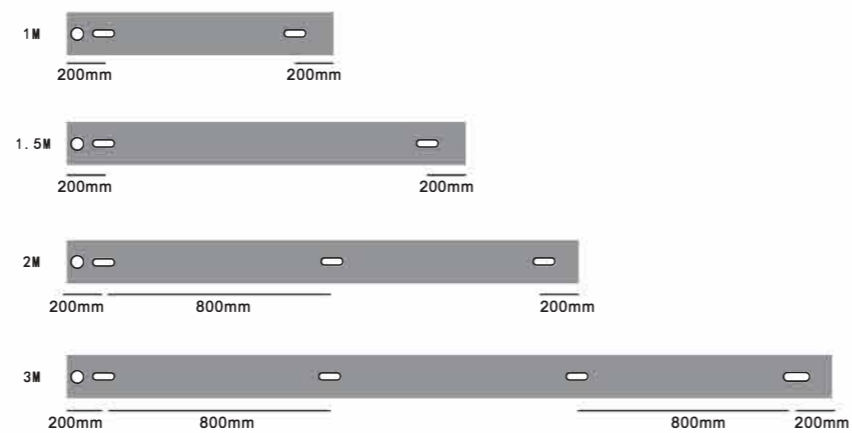

M20 Magnet Track System

4 Wires Magnet Track Adaptor (Small)

Model No.	Colour
M101-W	White
M101-B	Black

Excl Driver, For Spot Light

4 Wires Magnet Track Adaptor (Small)

Model No.	Colour
M102-W	White
M102-B	Black

Excl Driver, For Track Linear and Grille Fixture

4 Wires Magnet Track Adaptor (Long)

Model No.	Colour
M201-W	White
M201-B	Black

Excl Driver, For Spot Light

4 Wires Magnet Track Adaptor (Long)

Model No.	Colour
M203-W	White
M203-B	Black

Excl Driver, For Track Linear and Grille Fixture