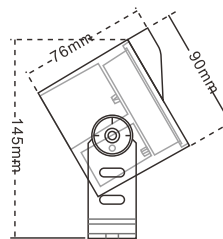

LED Floodlight

6000K 5000K 4000K 3000K 2700K

TECHNICAL PARAMETER

Model: FP0410/11/12
Rated power:9*2W
Chip:CREE/Bridgelux
CCT:3000K/4000K/6000K/R/G/B
Material:Stainless steel Cover,Aluminum, Tempered glass
Input Voltage:12V/24V/100-240V 50-60Hz
Angle(Lens):15° /30° /45° /60°
Size(mm):90*90*125mm

TECHNICAL PARAMETER

Model: FP0413/14
Rated power:16*1.5W/16*2W
Chip:CREE/Bridgelux
CCT:3000K/4000K/6000K/R/G/B
Material:Stainless steel Cover,Aluminum, Tempered glass
Input Voltage:12V/24V/100-240V 50-60Hz
Angle(Lens):15° /30° /45° /60°
Size(mm):155*155mm