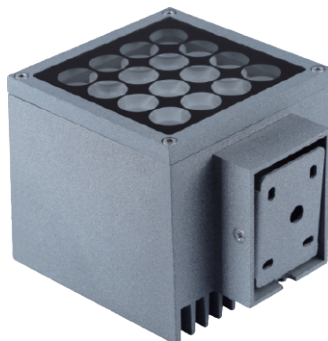

UG3001

TECHNICAL PARAMETER

Model:UG3001
 Rated power:3W/3*2W/COB6W
 Chip:CREE/Bridgelux
 CCT:3000K/4000K/6000K/R/G/B
 Material:Stainless steel Cover,Aluminum,Tempered glass
 Input Voltage:12V/24V/100-240V 50-60Hz
 Angle(Lens):15° /30° /45° /60°
 Size (mm):Φ100*H80MM
 Hole Size(mm):Φ95

WL0702

WL0703

TECHNICAL PARAMETER

Model: WL0702/03
 Rated power: 5*1.5W/9*1.5W/9*2W
 Chip: CREE/Bridgelux
 CCT: 3000K/4000K/6000K/R/G/B
 Material: Stainless steel Cover, Aluminum, Tempered glass
 Input Voltage: 12V/24V/100-240V 50-60Hz
 Angle(Lens): 15° /30° /45° /60° /COB10° /20° /30°
 Size(mm): 95*95*100mm

WL0704

TECHNICAL PARAMETER

Model: WL0704
 Rated power: 12*1.5W/16*1.5W
 Chip: CREE/Bridgelux
 CCT: 3000K/4000K/6000K/R/G/B
 Material: Stainless steel Cover, Aluminum, Tempered glass
 Input Voltage: 12V/24V/100-240V 50-60Hz
 Angle(Lens): 15° /30° /45° /60° /COB10° /20° /30°
 Size(mm): 120*120*115mm