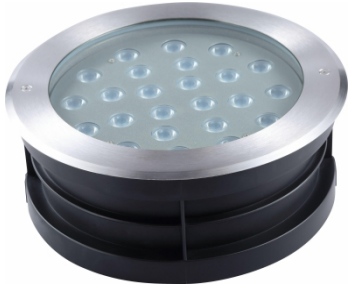

● 6000K ● 5000K ● 4000K ● 3000K ● 2700K

UG3007