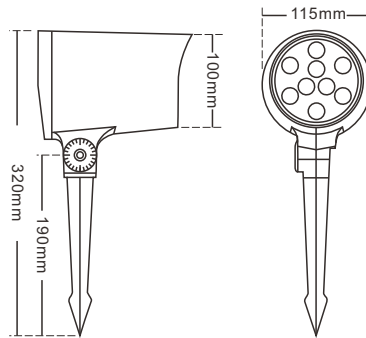

● 6000K ● 5000K ● 4000K ● 3000K ● 2700K

TECHNICAL PARAMETER

Model	Rated power	Chip	CCT	Material	Input Voltage	Angle(Lens)	Size (mm)
BP1104	3*3W/4*3 COB15W	CREE/Bridgelux	3000K/4000K 6000K/R/G/B	Aluminum, Tempered glass	12V/24V/100-240V 50-60Hz	15°/30°/45°/60° COB10°/20°/30°/90°	80*300mm
BP1105	9*3W/COB30W	CREE/Bridgelux	3000K/4000K 6000K/R/G/B	Aluminum, Tempered glass	12V/24V/100-240V 50-60Hz	15°/30°/45°/60° COB10°/20°/30°/90°	100*320mm
BP1106	3*3W/9*3WC OB10-15W	CREE/Bridgelux	3000K/4000K 6000K/R/G/B	Aluminum, Tempered glass	12V/24V/100-240V 50-60Hz	15°/30°/45°/60° COB10°/20°/30°/90°	80*230mm