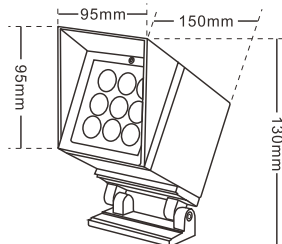

TECHNICAL PARAMETER

Model: FP0601/02/03/04/05
Rated power: 4*3W/5*1.5W/9W/9*2W/COB10-15W
Chip: CREE/Bridgelux
CCT: 3000K/4000K/6000K/R/G/B
Material: Stainless steel Cover, Aluminum, Tempered glass
Input Voltage: 12V/24V/100-240V 50-60Hz
Angle(Lens): 15° /30° /45° /60°
Size(mm): 95*95*130mm