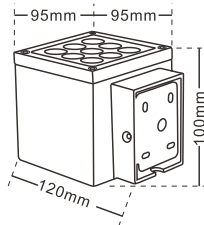

LED Wall Light

● 6000K ● 5000K ● 4000K ● 3000K ● 2700K

TECHNICAL PARAMETER

Model: WL0701
Rated power: 4W/4*2W
Chip: CREE/Bridgelux
CCT: 3000K/4000K/6000K/R/G/B
Material: Stainless steel Cover, Aluminum, Tempered glass
Input Voltage: 12V/24V/100-240V 50-60Hz
Angle(Lens): 15° /30° /45° /60° /COB10° /20° /30°
Size(mm): 65*65*65mm

WL0702

WL0703

TECHNICAL PARAMETER

Model: WL0702/03
Rated power: 5*1.5W/9*1.5W/9*2W
Chip: CREE/Bridgelux
CCT: 3000K/4000K/6000K/R/G/B
Material: Stainless steel Cover, Aluminum, Tempered glass
Input Voltage: 12V/24V/100-240V 50-60Hz
Angle(Lens): 15° /30° /45° /60° /COB10° /20° /30°
Size(mm): 95*95*100mm

TECHNICAL PARAMETER

Model: WL0704
Rated power: 12*1.5W/16*1.5W
Chip: CREE/Bridgelux
CCT: 3000K/4000K/6000K/R/G/B
Material: Stainless steel Cover, Aluminum, Tempered glass
Input Voltage: 12V/24V/100-240V 50-60Hz
Angle(Lens): 15° /30° /45° /60° /COB10° /20° /30°
Size(mm): 120*120*115mm