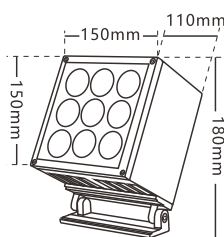

TECHNICAL PARAMETER

Model: FP0610/11/12
Rated power: 24W/24*2W/9*3W
Chip: CREE/Bridgelux
CCT: 3000K/4000K/6000K/R/G/B
Material: Stainless steel Cover, Aluminum, Tempered glass
Input Voltage: 12V/24V/100-240V 50-60Hz
Angle(Lens): 15° /30° /45° /60°
Size (mm): 150*150*180mm