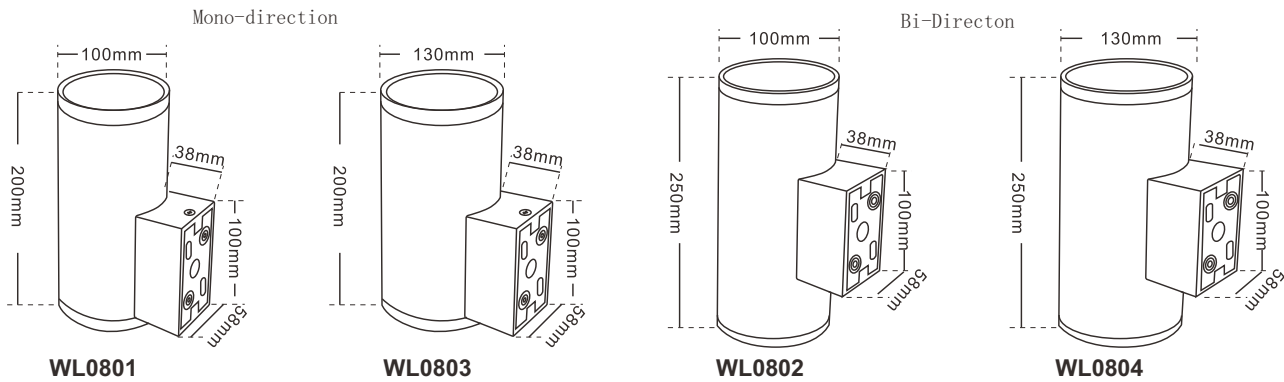

LED Wall Light

6000K 5000K 4000K 3000K 2700K

- 12/24V DC
- III
- 100/240V AC
- IK08
- IP65
- CE
- RoHS
- UL

TECHNICAL PARAMETER

Model	Rated power	Chip	CCT	Material	Input Voltage	Angle(Lens)	Size (mm)
ML0801	9W/COB12W	CREE/Bridgelux	3000K/4000K 6000K/R/G/B	Stainless steel Cover, Aluminum, Tempered glass	12V/24V/100-240V 50-60Hz	15°/30°/45°/60° COB10°/20°/30°/90°	Φ100*200mm
ML0802	9W/COB12W*2	CREE/Bridgelux	3000K/4000K 6000K/R/G/B	Stainless steel Cover, Aluminum, Tempered glass	12V/24V/100-240V 50-60Hz	15°/30°/45°/60° COB10°/20°/30°/90°	Φ100*250mm
ML0803	12W/18W COB24W	CREE/Bridgelux	3000K/4000K 6000K/R/G/B	Stainless steel Cover, Aluminum, Tempered glass	12V/24V/100-240V 50-60Hz	15°/30°/45°/60° COB10°/20°/30°/90°	Φ130*200mm
ML0804	12W/18W COB24W*2	CREE/Bridgelux	30 00K/4000K 6000K/R/G/B	Stainless steel Cover, Aluminum, Tempered glass	12V/24V/100-240V 50-60Hz	15°/30°/45°/60° COB10°/20°/30°/90°	Φ130*250mm