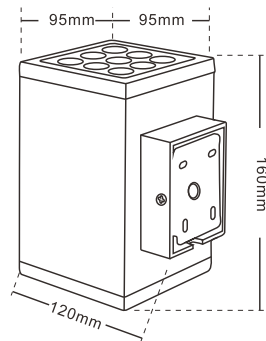

WL0706

TECHNICAL PARAMETER

Model: WL0705/06
Rated power: (5*1.5W/9W*1.5)*2
Chip: CREE/Bridgelux
CCT: 3000K/4000K/6000K/R/G/B
Material: Stainless steel Cover, Aluminum, Tempered glass
Input Voltage: 12V/24V/100-240V 50-60Hz
Angle(Lens): 15° /30° /45° /60° /COB10° /20° /30°
Size(mm): 95*95*160mm