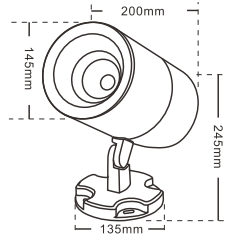

LED Floodlight

6000K 5000K 4000K 3000K 2700K

BP0901

BP0902

BP0903

BP0904

TECHNICAL PARAMETER

Model	Rated power	Chip	CCT	Material	Input Voltage	Angle(Lens)	Size (mm)
BP0901	9W/10W	CREE/Bridgelux	3000K/4000K 6000K/R/G/B	Stainless steel Cover, Aluminum, Tempered glass	12V/24V/100-240V 50-60Hz	COB24°/60°	Φ90*180*190mm
BP0902	15W/20W	CREE/Bridgelux	3000K/4000K 6000K/R/G/B	Stainless steel Cover, Aluminum, Tempered glass	12V/24V/100-240V 50-60Hz	COB24°/60°	Φ110*180*210mm
BP0903	24W/30W	CREE/Bridgelux	3000K/4000K 6000K/R/G/B	Stainless steel Cover, Aluminum, Tempered glass	12V/24V/100-240V 50-60Hz	COB24°/60°	Φ145*200*245mm
BP0904	40W/50W	CREE/Bridgelux	3000K/4000K 6000K/R/G/B	Stainless steel Cover, Aluminum, Tempered glass	12V/24V/100-240V 50-60Hz	COB24°/60°	Φ165*200*265mm