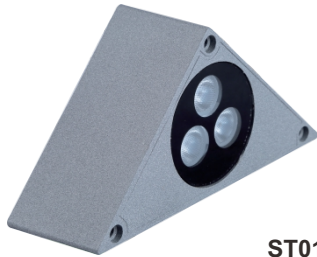

● 6000K ● 5000K ● 4000K ● 3000K ● 2700K

ST0101

TECHNICAL PARAMETER

Model:ST0101
 Size(mm):95*95*135*55
 Rated power:1-3W
 Chip:CREE/Bridgelux
 CCT:3000K/4000K/6000K/R/G/B
 Material:Aluminum, Tempered glass
 Input Voltage:12V/24V/100-240V 50-60Hz
 Angle(Lens):15° /30° /45° /60°