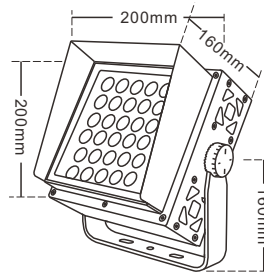

● 6000K ● 5000K ● 4000K ● 3000K ● 2700K

BP1603

BP1604

BP1601C

BP1601

TECHNICAL PARAMETER

Model	Rated power	Chip	CCT	Material	Input Voltage	Angle(Lens)	Size (mm)
BP1601	36*2W	CREE/Bridgelux	3000K/4000K 6000K/R/G/B	Aluminum, Tempered glass	12V/24V/100-240V 50-60Hz	15°/30°/45°/60°	200*200mm
BP1601C	36*2W*2	CREE/Bridgelux	3000K/4000K 6000K/R/G/B	Aluminum, Tempered glass	12V/24V/100-240V 50-60Hz	15°/30°/45°/60°	\
BP1603	36*2W*3	CREE/Bridgelux	3000K/4000K 6000K/R/G/B	Aluminum, Tempered glass	12V/24V/100-240V 50-60Hz	15°/30°/45°/60°	\
BP1604	36*2W*4	CREE/Bridgelux	3000K/4000K 6000K/R/G/B	Aluminum, Tempered glass	12V/24V/100-240V 50-60Hz	15°/30°/45°/60°	\