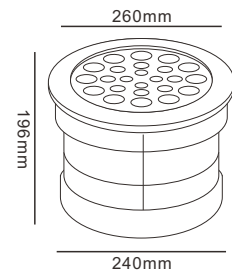

UG1012

TECHNICAL PARAMETER

Model: UG1012
 Rated power: 9*2W/9W
 Chip: CREE/Bridgelux
 CCT: 3000K/4000K/6000K/R/G/B
 Material: Stainless steel Cover, Aluminum, Tempered glass
 Input Voltage: 12V/24V/100-240V 50-60Hz
 Angle(Lens): 15° /30° /45° /60°
 Size(mm): Φ150*H100MM
 Hole Size(mm): Φ150
 Adjustable Angle: ± 25° -30°

Adjustable LED Underground Light

● 6000K ● 5000K ● 4000K ● 3000K ● 2700K

UG1013

TECHNICAL PARAMETER

Model: UG1013
 Rated power: 12*2W18W
 Chip: CREE/Bridgelux
 CCT: 3000K/4000K/6000K/R/G/B
 Material: Stainless steel Cover, Aluminum, Tempered glass
 Input Voltage: 12V/24V/100-240V 50-60Hz
 Angle(Lens): 15° /30° /45° /60°
 Size(mm): Φ180*H100MM
 Hole Size(mm): Φ158
 Adjustable Angle: ± 25° -30°

UG1014

TECHNICAL PARAMETER

Model: UG1014
 Rated power: 36W
 Chip: CREE/Bridgelux
 CCT: 3000K/4000K/6000K/R/G/B
 Material: Stainless steel Cover, Aluminum, Tempered glass
 Input Voltage: 12V/24V/100-240V 50-60Hz
 Angle(Lens): 15° /30° /45° /60°
 Size(mm): Φ150*H100MM
 Hole Size(mm): Φ240
 Adjustable Angle: ± 25° -30°