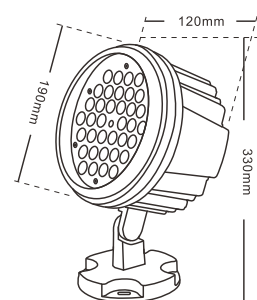

TECHNICAL PARAMETER

Model: BP0905
Rated power: 18*1.5W
Chip: CREE/Bridgelux
CCT: 3000K/4000K/6000K/R/G/B
Material: Stainless steel Cover, Aluminum, Tempered glass
Input Voltage: 12V/24V/100-240V 50-60Hz
Angle(Lens): 15° /30° /45° /60° /COB10° /20° /30° /90°
Size(mm): Φ 150*H240mm

TECHNICAL PARAMETER

Model: BP0906
Rated power: 38*1.5W
Chip: CREE/Bridgelux
CCT: 3000K/4000K/6000K/R/G/B
Material: Stainless steel Cover, Aluminum, Tempered glass
Input Voltage: 12V/24V/100-240V 50-60Hz
Angle(Lens): 15° /30° /45° /60° /COB10° /20° /30° /90°
Size(mm): Φ 190*H330mm