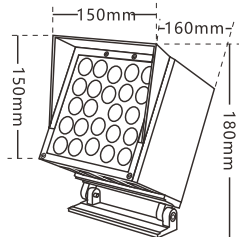

TECHNICAL PARAMETER

Model: FP0610/11/12
Rated power: 24W/24*2W/9*3W
Chip: CREE/Bridgelux
CCT: 3000K/4000K/6000K/R/G/B
Material: Stainless steel Cover, Aluminum, Tempered glass
Input Voltage: 12V/24V/100-240V 50-60Hz
Angle(Lens): 15° /30° /45° /60°
Size (mm): 150*150*180mm