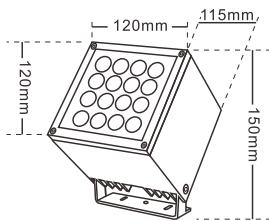

TECHNICAL PARAMETER

Model: FP0606/07/08/09
Rated power: 12*1W/12*1.5W/16*1W/16*1.5W
Chip: CREE/Bridgelux
CCT: 3000K/4000K/6000K/R/G/B
Material: Stainless steel Cover, Aluminum, Tempered glass
Input Voltage: 12V/24V/100-240V 50-60Hz
Angle(Lens): 15° /30° /45° /60°
Size (mm): 120*120*150mm