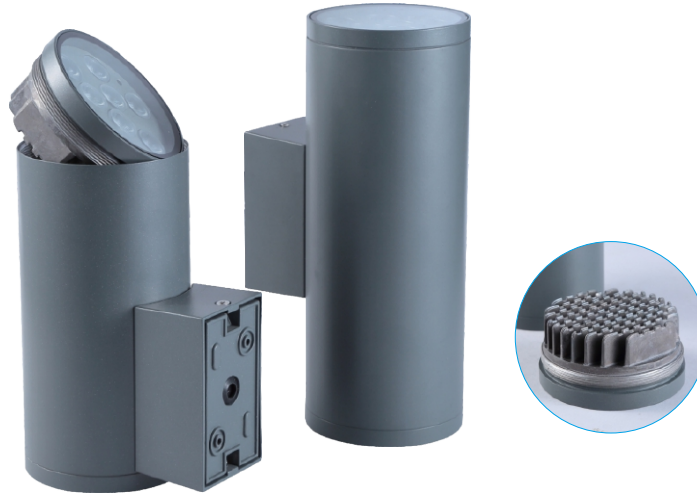

UG3001

TECHNICAL PARAMETER

Model:UG3001
 Rated power:3W/3*2W/COB6W
 Chip:CREE/Bridgelux
 CCT:3000K/4000K/6000K/R/G/B
 Material:Stainless steel Cover,Aluminum,Tempered glass
 Input Voltage:12V/24V/100-240V 50-60Hz
 Angle(Lens):15° /30° /45° /60°
 Size (mm):Φ100*H80MM
 Hole Size(mm):Φ95

Adjustable LED Underground Light

● 6000K ● 5000K ● 4000K ● 3000K ● 2700K

UG1013

TECHNICAL PARAMETER

Model: UG1013
 Rated power: 12*2W18W
 Chip: CREE/Bridgelux
 CCT: 3000K/4000K/6000K/R/G/B
 Material: Stainless steel Cover, Aluminum, Tempered glass
 Input Voltage: 12V/24V/100-240V 50-60Hz
 Angle(Lens): 15° /30° /45° /60°
 Size(mm): Φ180*H100MM
 Hole Size(mm): Φ158
 Adjustable Angle: ± 25° -30°

UG1014

TECHNICAL PARAMETER

Model: UG1014
 Rated power: 36W
 Chip: CREE/Bridgelux
 CCT: 3000K/4000K/6000K/R/G/B
 Material: Stainless steel Cover, Aluminum, Tempered glass
 Input Voltage: 12V/24V/100-240V 50-60Hz
 Angle(Lens): 15° /30° /45° /60°
 Size(mm): Φ150*H100MM
 Hole Size(mm): Φ240
 Adjustable Angle: ± 25° -30°

LED Wall Light

6000K 5000K 4000K 3000K 2700K

- 12/24V DC
- III
- 100/240V AC
- IK08
- IP65
- CE
- RoHS
- UL

TECHNICAL PARAMETER

Model	Rated power	Chip	CCT	Material	Input Voltage	Angle(Lens)	Size (mm)
ML0801	9W/COB12W	CREE/Bridgelux	3000K/4000K 6000K/R/G/B	Stainless steel Cover, Aluminum, Tempered glass	12V/24V/100-240V 50-60Hz	15°/30°/45°/60° COB10°/20°/30°/90°	Φ100*200mm
ML0802	9W/COB12W*2	CREE/Bridgelux	3000K/4000K 6000K/R/G/B	Stainless steel Cover, Aluminum, Tempered glass	12V/24V/100-240V 50-60Hz	15°/30°/45°/60° COB10°/20°/30°/90°	Φ100*250mm
ML0803	12W/18W COB24W	CREE/Bridgelux	3000K/4000K 6000K/R/G/B	Stainless steel Cover, Aluminum, Tempered glass	12V/24V/100-240V 50-60Hz	15°/30°/45°/60° COB10°/20°/30°/90°	Φ130*200mm
ML0804	12W/18W COB24W*2	CREE/Bridgelux	30 00K/4000K 6000K/R/G/B	Stainless steel Cover, Aluminum, Tempered glass	12V/24V/100-240V 50-60Hz	15°/30°/45°/60° COB10°/20°/30°/90°	Φ130*250mm