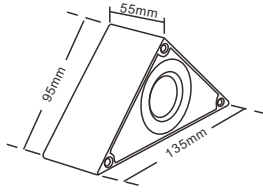

TECHNICAL PARAMETER

Model:ST0101
Size(mm):95*95*135*55
Rated power:1-3W
Chip:CREE/Bridgelux
CCT:3000K/4000K/6000K/R/G/B
Material:Aluminum, Tempered glass
Input Voltage:12V/24V/100-240V 50-60Hz
Angle(Lens):15° /30° /45° /60°