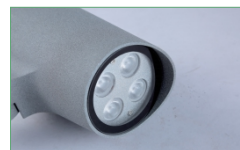

● 6000K ● 5000K ● 4000K ● 3000K ● 2700K

TECHNICAL PARAMETER

Model	Rated power	Chip	CCT	Material	Input Voltage	Angle(Lens)	Size (mm)
BP1104	3*3W/4*3 COB15W	CREE/Bridgelux	3000K/4000K 6000K/R/G/B	Aluminum, Tempered glass	12V/24V/100-240V 50-60Hz	15°/30°/45°/60° COB10°/20°/30°/90°	80*300mm
BP1105	9*3W/COB30W	CREE/Bridgelux	3000K/4000K 6000K/R/G/B	Aluminum, Tempered glass	12V/24V/100-240V 50-60Hz	15°/30°/45°/60° COB10°/20°/30°/90°	100*320mm
BP1106	3*3W/9*3WC OB10-15W	CREE/Bridgelux	3000K/4000K 6000K/R/G/B	Aluminum, Tempered glass	12V/24V/100-240V 50-60Hz	15°/30°/45°/60° COB10°/20°/30°/90°	80*230mm