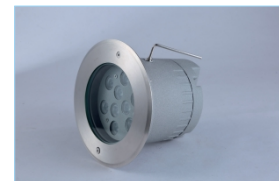

UG3001

TECHNICAL PARAMETER

Model:UG3001
 Rated power:3W/3*2W/COB6W
 Chip:CREE/Bridgelux
 CCT:3000K/4000K/6000K/R/G/B
 Material:Stainless steel Cover,Aluminum,Tempered glass
 Input Voltage:12V/24V/100-240V 50-60Hz
 Angle(Lens):15° /30° /45° /60°
 Size (mm):Φ100*H80MM
 Hole Size(mm):Φ95

UG1012

TECHNICAL PARAMETER

Model: UG1012
 Rated power: 9*2W/9W
 Chip: CREE/Bridgelux
 CCT: 3000K/4000K/6000K/R/G/B
 Material: Stainless steel Cover, Aluminum, Tempered glass
 Input Voltage: 12V/24V/100-240V 50-60Hz
 Angle(Lens): 15° /30° /45° /60°
 Size(mm): Φ150*H100MM
 Hole Size(mm): Φ150
 Adjustable Angle: ± 25° -30°

Adjustable LED Underground Light

● 6000K ● 5000K ● 4000K ● 3000K ● 2700K

UG1013

TECHNICAL PARAMETER

Model: UG1013
 Rated power: 12*2W18W
 Chip: CREE/Bridgelux
 CCT: 3000K/4000K/6000K/R/G/B
 Material: Stainless steel Cover, Aluminum, Tempered glass
 Input Voltage: 12V/24V/100-240V 50-60Hz
 Angle(Lens): 15° /30° /45° /60°
 Size(mm): Φ180*H100MM
 Hole Size(mm): Φ158
 Adjustable Angle: ± 25° -30°

UG1014

TECHNICAL PARAMETER

Model: UG1014
 Rated power: 36W
 Chip: CREE/Bridgelux
 CCT: 3000K/4000K/6000K/R/G/B
 Material: Stainless steel Cover, Aluminum, Tempered glass
 Input Voltage: 12V/24V/100-240V 50-60Hz
 Angle(Lens): 15° /30° /45° /60°
 Size(mm): Φ150*H100MM
 Hole Size(mm): Φ240
 Adjustable Angle: ± 25° -30°