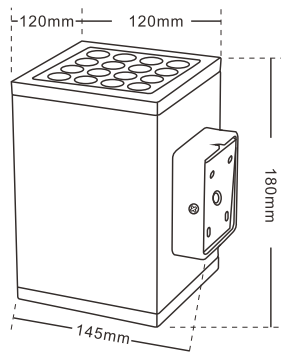

WL0707

TECHNICAL PARAMETER

Model: WL0707
Rated power: (12*1.5W/16W*1.5)*2
Chip: CREE/Bridgelux
CCT: 3000K/4000K/6000K/R/G/B
Material: Stainless steel Cover, Aluminum, Tempered glass
Input Voltage: 12V/24V/100-240V 50-60Hz
Angle(Lens): 15° /30° /45° /60° /COB10° /20° /30°
Size(mm): 120*120*180mm