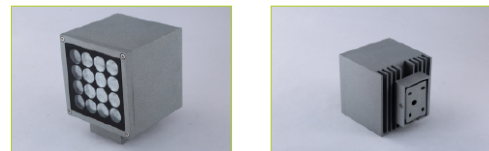

WL0704

TECHNICAL PARAMETER

Model: WL0704
Rated power: 12*1.5W/16*1.5W
Chip: CREE/Bridgelux
CCT: 3000K/4000K/6000K/R/G/B
Material: Stainless steel Cover, Aluminum, Tempered glass
Input Voltage: 12V/24V/100-240V 50-60Hz
Angle(Lens): 15° /30° /45° /60° /COB10° /20° /30°
Size(mm): 120*120*115mm