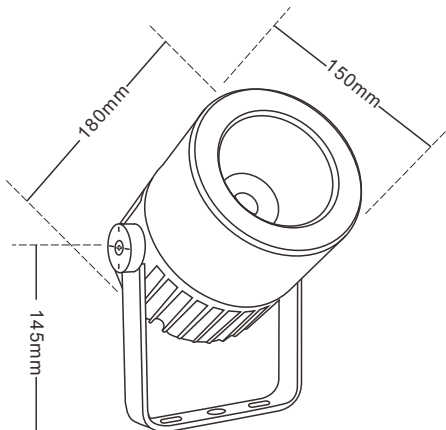

BP1501

TECHNICAL PARAMETER

Model:BP1501
Rated power:COB30W
Chip:CREE/Bridgelux
CCT:3000K/4000K/6000K/R/G/B
Material:Aluminum,Tempered glass
Input Voltage:12V/24V/100-240V 50-60Hz
Angle(Lens):COB18°/38°
Size(mm): Φ150*180*145mm

BP1502

TECHNICAL PARAMETER

Model:BP1502
Rated power:12*2W
Chip:CREE/Bridgelux
CCT:3000K/4000K/6000K/R/G/B
Material:Stainless steel Cover,Aluminum,Tempered glass
Input Voltage:12V/24V/100-240V 50-60Hz
Angle(Lens):15°/30°/45°/60°
Size(mm): Φ150*180*145mm