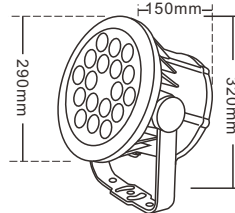

● 6000K ● 5000K ● 4000K ● 3000K ● 2700K

BP1303

TECHNICAL PARAMETER

Model	Rated power	Chip	CCT	Material	Input Voltage	Angle(Lens)	Size (mm)
BP1301	9W/12W/18W	CREE/Bridgelux	3000K/4000K 6000K/R/G/B	Aluminum, Tempered glass	12V/24V/100-240V 50-60Hz	15°/30°/45°/60°	Φ170*W130mm
BP1302	18W/24W/36W	CREE/Bridgelux	3000K/4000K 6000K/R/G/B	Aluminum, Tempered glass	12V/24V/100-240V 50-60Hz	15°/30°/45°/60°	Φ210*W133mm
BP1303	54W/60W	CREE/Bridgelux	3000K/4000K 6000K/R/G/B	Aluminum, Tempered glass	12V/24V/100-240V 50-60Hz	15°/30°/45°/60°	Φ290*W150mm

TECHNICAL PARAMETER

Model	Rated power	Chip	CCT	Material	Input Voltage	Angle(Lens)	Size (mm)
BP1401	9*2W/12W	CREE/Bridgelux	3000K/4000K 6000K/R/G/B	Aluminum, Tempered glass	12V/24V/100-240V 50-60Hz	15°/30°/45°/60°	Φ130*170mm
BP1402	12*2W/18W	CREE/Bridgelux	3000K/4000K 6000K/R/G/B	Aluminum, Tempered glass	12V/24V/100-240V 50-60Hz	15°/30°/45°/60°	Φ150*180mm
BP1403	18*2W/24W	CREE/Bridgelux	3000K/4000K 6000K/R/G/B	Aluminum, Tempered glass	12V/24V/100-240V 50-60Hz	15°/30°/45°/60°	Φ180*210mm
BP1404	24*2W/36W	CREE/Bridgelux	3000K/4000K 6000K/R/G/B	Aluminum, Tempered glass	12V/24V/100-240V 50-60Hz	15°/30°/45°/60°	Φ230*260mm