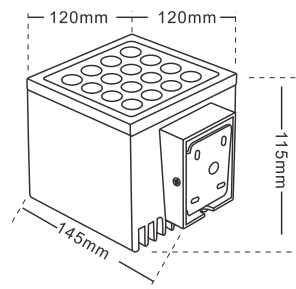

WL0704

TECHNICAL PARAMETER

Model: WL0704
Rated power: 12*1.5W/16*1.5W
Chip: CREE/Bridgelux
CCT: 3000K/4000K/6000K/R/G/B
Material: Stainless steel Cover, Aluminum, Tempered glass
Input Voltage: 12V/24V/100-240V 50-60Hz
Angle(Lens): 15° /30° /45° /60° /COB10° /20° /30°
Size(mm): 120*120*115mm