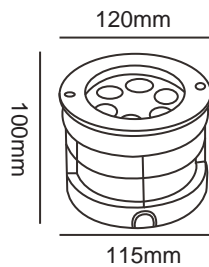

UG3001

TECHNICAL PARAMETER

Model:UG3001
 Rated power:3W/3*2W/COB6W
 Chip:CREE/Bridgelux
 CCT:3000K/4000K/6000K/R/G/B
 Material:Stainless steel Cover,Aluminum,Tempered glass
 Input Voltage:12V/24V/100-240V 50-60Hz
 Angle(Lens):15° /30° /45° /60°
 Size (mm):Φ100*H80MM
 Hole Size(mm):Φ95

UG3002

TECHNICAL PARAMETER

Model:UG3002
 Rated power:6W/COB9W
 Chip:CREE/Bridgelux
 CCT:3000K/4000K/6000K/R/G/B
 Material:Stainless steel Cover,Aluminum,Tempered glass
 Input Voltage:12V/24V/100-240V 50-60Hz
 Angle(Lens):15° /30° /45° /60°
 Size (mm):Φ120*H100MM
 Hole Size(mm):Φ115