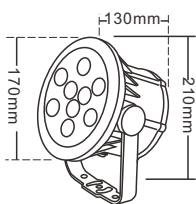

● 6000K ● 5000K ● 4000K ● 3000K ● 2700K

BP1301