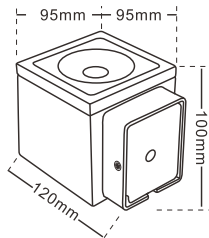

TECHNICAL PARAMETER

Model: WL0702/03
Rated power: 5*1.5W/9*1.5W/9*2W
Chip: CREE/Bridgelux
CCT: 3000K/4000K/6000K/R/G/B
Material: Stainless steel Cover, Aluminum, Tempered glass
Input Voltage: 12V/24V/100-240V 50-60Hz
Angle(Lens): 15° /30° /45° /60° /COB10° /20° /30°
Size(mm): 95*95*100mm