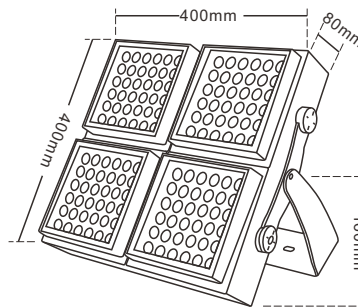

● 6000K ● 5000K ● 4000K ● 3000K ● 2700K

BP1603

BP1604

BP1601C

BP1601

TECHNICAL PARAMETER

Model	Rated power	Chip	CCT	Material	Input Voltage	Angle(Lens)	Size (mm)
BP1601	36*2W	CREE/Bridgelux	3000K/4000K 6000K/R/G/B	Aluminum, Tempered glass	12V/24V/100-240V 50-60Hz	15°/30°/45°/60°	200*200mm
BP1601C	36*2W*2	CREE/Bridgelux	3000K/4000K 6000K/R/G/B	Aluminum, Tempered glass	12V/24V/100-240V 50-60Hz	15°/30°/45°/60°	\
BP1603	36*2W*3	CREE/Bridgelux	3000K/4000K 6000K/R/G/B	Aluminum, Tempered glass	12V/24V/100-240V 50-60Hz	15°/30°/45°/60°	\
BP1604	36*2W*4	CREE/Bridgelux	3000K/4000K 6000K/R/G/B	Aluminum, Tempered glass	12V/24V/100-240V 50-60Hz	15°/30°/45°/60°	\