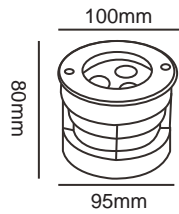

UG3001

TECHNICAL PARAMETER

Model:UG3001
 Rated power:3W/3*2W/COB6W
 Chip:CREE/Bridgelux
 CCT:3000K/4000K/6000K/R/G/B
 Material:Stainless steel Cover,Aluminum,Tempered glass
 Input Voltage:12V/24V/100-240V 50-60Hz
 Angle(Lens):15° /30° /45° /60°
 Size (mm):Φ100*H80MM
 Hole Size(mm):Φ95

UG3002

TECHNICAL PARAMETER

Model:UG3002
 Rated power:6W/COB9W
 Chip:CREE/Bridgelux
 CCT:3000K/4000K/6000K/R/G/B
 Material:Stainless steel Cover,Aluminum,Tempered glass
 Input Voltage:12V/24V/100-240V 50-60Hz
 Angle(Lens):15° /30° /45° /60°
 Size (mm):Φ120*H100MM
 Hole Size(mm):Φ115