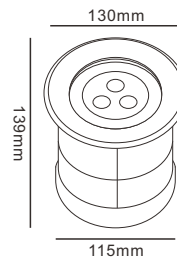

UG3008

TECHNICAL PARAMETER

Model UG3008
 Rated power:26*2W/54W/72W
 Chip:CREE/Bridgelux
 CCT:3000K/4000K/6000K/R/G/B
 Material:Stainless steel Cover,Aluminum,Tempered glass
 Input Voltage:12V/24V/100-240V 50-60Hz
 Angle(Lens):15° /30° /45° /60°
 Size (mm):Φ320*H100MM
 Hole Size(mm):Φ292

UG1012

TECHNICAL PARAMETER

Model: UG1012
 Rated power: 9*2W/9W
 Chip: CREE/Bridgelux
 CCT: 3000K/4000K/6000K/R/G/B
 Material: Stainless steel Cover, Aluminum, Tempered glass
 Input Voltage: 12V/24V/100-240V 50-60Hz
 Angle(Lens): 15° /30° /45° /60°
 Size(mm): Φ150*H100MM
 Hole Size(mm): Φ150
 Adjustable Angle: ± 25° -30°