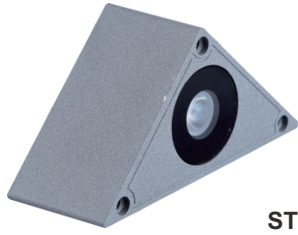

● 6000K ● 5000K ● 4000K ● 3000K ● 2700K

ST0101