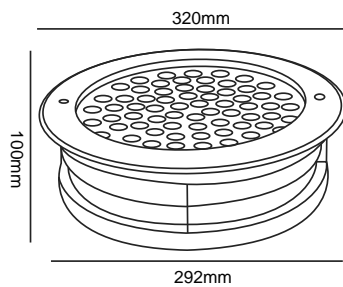

UG3005

TECHNICAL PARAMETER

Model:UG3005
 Rated power:12*2W/12W/18W/COB25W
 Chip:CREE/Bridgelux
 CCT:3000K/4000K/6000K/R/G/B
 Material:Stainless steel Cover,Aluminum, Tempered glass
 Input Voltage:12V/24V/100-240V 50-60Hz
 Angle(Lens):15° /30° /45° /60°
 Size(mm):Φ180*H100MM
 Hole Size(mm):Φ158

UG3006

TECHNICAL PARAMETER

Model:UG3006
 Rated power:18*2W/24W/COB30W
 Chip:CREE/Bridgelux
 CCT:3000K/4000K/6000K/R/G/B
 Material:Stainless steel Cover,Aluminum, Tempered glass
 Input Voltage:12V/24V/100-240V 50-60Hz
 Angle(Lens):15° /30° /45° /60°
 Size(mm):Φ200*H100MM
 Hole Size(mm):Φ187

UG3008

TECHNICAL PARAMETER

Model UG3008
 Rated power:26*2W/54W/72W
 Chip:CREE/Bridgelux
 CCT:3000K/4000K/6000K/R/G/B
 Material:Stainless steel Cover,Aluminum,Tempered glass
 Input Voltage:12V/24V/100-240V 50-60Hz
 Angle(Lens):15° /30° /45° /60°
 Size (mm):Φ320*H100MM
 Hole Size(mm):Φ292