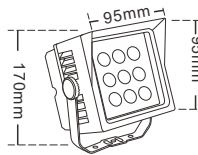

● 6000K ● 5000K ● 4000K ● 3000K ● 2700K

BP1201

BP1204

BP1202

BP1205

BP1203

TECHNICAL PARAMETER

Model	Rated power	Chip	CCT	Material	Input Voltage	Angle(Lens)	Size (mm)
BP1201	4*3W/9*2W	CREE/Bridgelux	3000K/4000K 6000K/R/G/B	Aluminum, Tempered glass	12V/24V/100-240V 50-60Hz	15°/30°45°//60°	95*W95*H125mm
BP1202	4*3W/9*2W	CREE/Bridgelux	3000K/4000K 6000K/R/G/B	Aluminum, Tempered glass	12V/24V/100-240V 50-60Hz	15°/30°45°//60°	95*W95*H125mm
BP1203	3*5W/16*2W	CREE/Bridgelux	3000K/4000K 6000K/R/G/B	Aluminum, Tempered glass	12V/24V/100-240V 50-60Hz	15°/30°45°//60°	135*W135*H190mm
BP1204	9*3W/24*2W	CREE/Bridgelux	3000K/4000K 6000K/R/G/B	Aluminum, Tempered glass	12V/24V/100-240V 50-60Hz	15°/30°45°//60°	170*W170*H230mm
BP1205	9*3W/24*2W	CREE/Bridgelux	3000K/4000K 6000K/R/G/B	Aluminum, Tempered glass	12V/24V/100-240V 50-60Hz	15°/30°45°//60°	170*W170*H230mm