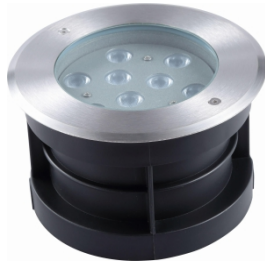

● 6000K ● 5000K ● 4000K ● 3000K ● 2700K

UG3004

TECHNICAL PARAMETER

Model:UG3004
Rated power:9*2W/12W/COB20W
Chip:CREE/Bridgelux
CCT:3000K/4000K/6000K/R/G/B
Material:Stainless steel Cover,Aluminum, Tempered glass
Input Voltage:12V/24V/100-240V 50-60Hz
Angle(Lens):15° /30° /45° /60°
Size(mm):Φ160*H100MM
Hole Size(mm):Φ148