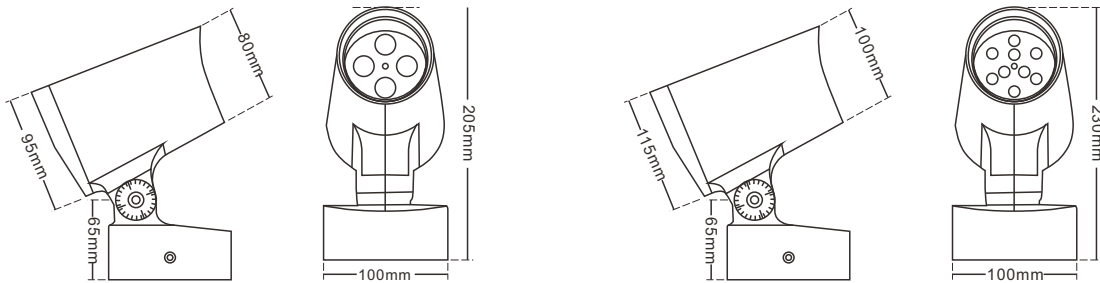

● 6000K ● 5000K ● 4000K ● 3000K ● 2700K

TECHNICAL PARAMETER

Model	Rated power	Chip	CCT	Material	Input Voltage	Angle (Lens)	Size (mm)
BP1101	COB15W	CREE/Bridgelux	3000K/4000K 6000K/R/G/B	Aluminum, Tempered glass	12V/24V/100-240V 50-60Hz	15°/30°/45°/60° COB10°/20°/30°/90°	Φ80*205mm
BP1102	3*3W/4*3W	CREE/Bridgelux	3000K/4000K 6000K/R/G/B	Aluminum, Tempered glass	12V/24V/100-240V 50-60Hz	15°/30°/45°/60° COB10°/20°/30°/90°	Φ80*205mm
BP1103	9*3W/COB30W	CREE/Bridgelux	3000K/4000K 6000K/R/G/B	Aluminum, Tempered glass	12V/24V/100-240V 50-60Hz	15°/30°/45°/60° COB10°/20°/30°/90°	Φ100*230mm