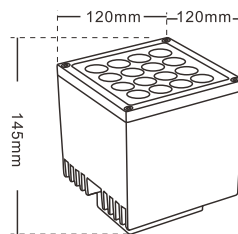

TECHNICAL PARAMETER

Model: FP0502
Rated power: 12*1.5W/16*1.5W
Chip: CREE/Bridgelux
CCT: 3000K/4000K/6000K/R/G/B
Material: Stainless steel Cover, Aluminum, Tempered glass
Input Voltage: 12V/24V/100-240V 50-60Hz
Angle(Lens): 15° /30° /45° /60°
Size(mm): 120*120*145mm