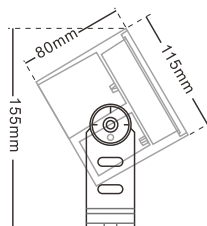

FP0413

FP0414

TECHNICAL PARAMETER

Model: FP0413/14
 Rated power:16*1.5W/16*2W
 Chip:CREE/Bridgelux
 CCT:3000K/4000K/6000K/R/G/B
 Material:Stainless steel Cover,Aluminum, Tempered glass
 Input Voltage:12V/24V/100-240V 50-60Hz
 Angle(Lens):15° /30° /45° /60°
 Size(mm):155*155mm