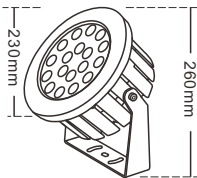

● 6000K ● 5000K ● 4000K ● 3000K ● 2700K

BP1301

BP1302

BP1303

TECHNICAL PARAMETER

Model	Rated power	Chip	CCT	Material	Input Voltage	Angle(Lens)	Size (mm)
BP1301	9W/12W/18W	CREE/Bridgelux	3000K/4000K 6000K/R/G/B	Aluminum, Tempered glass	12V/24V/100-240V 50-60Hz	15°/30°/45°/60°	Φ170*W130mm
BP1302	18W/24W/36W	CREE/Bridgelux	3000K/4000K 6000K/R/G/B	Aluminum, Tempered glass	12V/24V/100-240V 50-60Hz	15°/30°/45°/60°	Φ210*W133mm
BP1303	54W/60W	CREE/Bridgelux	3000K/4000K 6000K/R/G/B	Aluminum, Tempered glass	12V/24V/100-240V 50-60Hz	15°/30°/45°/60°	Φ290*W150mm