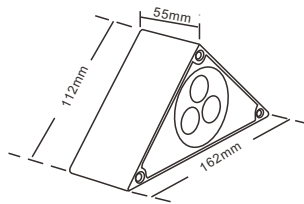

TECHNICAL PARAMETER

Model:ST0102
Size(mm):112*112*162*55
Rated power:3W/3*2W/3*3W
Chip:CREE/Bridgelux
CCT:3000K/4000K/6000K/R/G/B
Material:Aluminum, Tempered glass
Input Voltage:12V/24V/100-240V 50-60Hz
Angle(Lens):15° /30° /45° /60°