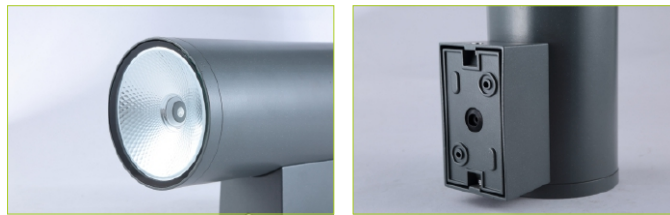

LED Wall Light

6000K 5000K 4000K 3000K 2700K

- 12/24V DC
- III
- 100/240V AC
- IK08
- IP65
- CE
- RoHS
- UL

TECHNICAL PARAMETER

Model	Rated power	Chip	CCT	Material	Input Voltage	Angle(Lens)	Size (mm)
ML0801	9W/COB12W	CREE/Bridgelux	3000K/4000K 6000K/R/G/B	Stainless steel Cover, Aluminum, Tempered glass	12V/24V/100-240V 50-60Hz	15°/30°/45°/60° COB10°/20°/30°/90°	Φ100*200mm
ML0802	9W/COB12W*2	CREE/Bridgelux	3000K/4000K 6000K/R/G/B	Stainless steel Cover, Aluminum, Tempered glass	12V/24V/100-240V 50-60Hz	15°/30°/45°/60° COB10°/20°/30°/90°	Φ100*250mm
ML0803	12W/18W COB24W	CREE/Bridgelux	3000K/4000K 6000K/R/G/B	Stainless steel Cover, Aluminum, Tempered glass	12V/24V/100-240V 50-60Hz	15°/30°/45°/60° COB10°/20°/30°/90°	Φ130*200mm
ML0804	12W/18W COB24W*2	CREE/Bridgelux	30 00K/4000K 6000K/R/G/B	Stainless steel Cover, Aluminum, Tempered glass	12V/24V/100-240V 50-60Hz	15°/30°/45°/60° COB10°/20°/30°/90°	Φ130*250mm