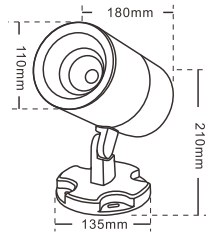

LED Floodlight

6000K 5000K 4000K 3000K 2700K

BP0902

TECHNICAL PARAMETER

Model	Rated power	Chip	CCT	Material	Input Voltage	Angle(Lens)	Size (mm)
BP0901	9W/10W	CREE/Bridgelux	3000K/4000K 6000K/R/G/B	Stainless steel Cover, Aluminum, Tempered glass	12V/24V/100-240V 50-60Hz	COB24°/60°	Φ90*180*190mm
BP0902	15W/20W	CREE/Bridgelux	3000K/4000K 6000K/R/G/B	Stainless steel Cover, Aluminum, Tempered glass	12V/24V/100-240V 50-60Hz	COB24°/60°	Φ110*180*210mm
BP0903	24W/30W	CREE/Bridgelux	3000K/4000K 6000K/R/G/B	Stainless steel Cover, Aluminum, Tempered glass	12V/24V/100-240V 50-60Hz	COB24°/60°	Φ145*200*245mm
BP0904	40W/50W	CREE/Bridgelux	3000K/4000K 6000K/R/G/B	Stainless steel Cover, Aluminum, Tempered glass	12V/24V/100-240V 50-60Hz	COB24°/60°	Φ165*200*265mm

TECHNICAL PARAMETER

Model: BP0905
Rated power: 18*1.5W
Chip: CREE/Bridgelux
CCT: 3000K/4000K/6000K/R/G/B
Material: Stainless steel Cover, Aluminum, Tempered glass
Input Voltage: 12V/24V/100-240V 50-60Hz
Angle(Lens): 15° /30° /45° /60° /COB10° /20° /30° /90°
Size(mm): Φ 150*H240mm

TECHNICAL PARAMETER

Model: BP0906
Rated power: 38*1.5W
Chip: CREE/Bridgelux
CCT: 3000K/4000K/6000K/R/G/B
Material: Stainless steel Cover, Aluminum, Tempered glass
Input Voltage: 12V/24V/100-240V 50-60Hz
Angle(Lens): 15° /30° /45° /60° /COB10° /20° /30° /90°
Size(mm): Φ 190*H330mm