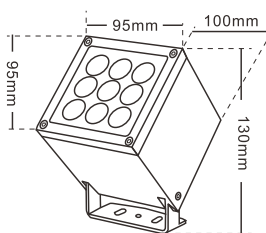

TECHNICAL PARAMETER

Model: FP0601/02/03/04/05
Rated power: 4*3W/5*1.5W/9W/9*2W/COB10-15W
Chip: CREE/Bridgelux
CCT: 3000K/4000K/6000K/R/G/B
Material: Stainless steel Cover, Aluminum, Tempered glass
Input Voltage: 12V/24V/100-240V 50-60Hz
Angle(Lens): 15° /30° /45° /60°
Size(mm): 95*95*130mm