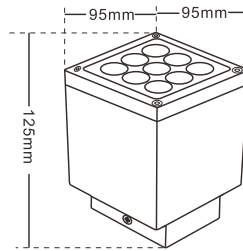

TECHNICAL PARAMETER

Model: FP0501
Rated power: 5*2W/9W/9*2W
Chip: CREE/Bridgelux
CCT: 3000K/4000K/6000K/R/G/B
Material: Stainless steel Cover, Aluminum, Tempered glass
Input Voltage: 12V/24V/100-240V 50-60Hz
Angle(Lens): 15° /30° /45° /60°
Size(mm): 95*95*125mm