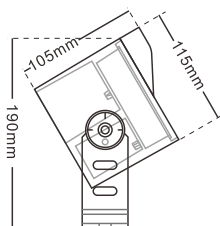

FP0413

FP0414

TECHNICAL PARAMETER

Model: FP0413/14
 Rated power:16*1.5W/16*2W
 Chip:CREE/Bridgelux
 CCT:3000K/4000K/6000K/R/G/B
 Material:Stainless steel Cover,Aluminum, Tempered glass
 Input Voltage:12V/24V/100-240V 50-60Hz
 Angle(Lens):15° /30° /45° /60°
 Size(mm):155*155mm