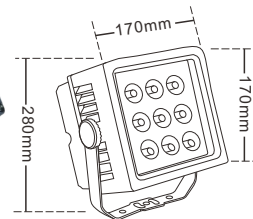

● 6000K ● 5000K ● 4000K ● 3000K ● 2700K

BP1201

BP1204

BP1202

BP1205

BP1203

TECHNICAL PARAMETER

Model	Rated power	Chip	CCT	Material	Input Voltage	Angle(Lens)	Size (mm)
BP1201	4*3W/9*2W	CREE/Bridgelux	3000K/4000K 6000K/R/G/B	Aluminum, Tempered glass	12V/24V/100-240V 50-60Hz	15°/30°45°//60°	95*W95*H125mm
BP1202	4*3W/9*2W	CREE/Bridgelux	3000K/4000K 6000K/R/G/B	Aluminum, Tempered glass	12V/24V/100-240V 50-60Hz	15°/30°45°//60°	95*W95*H125mm
BP1203	3*5W/16*2W	CREE/Bridgelux	3000K/4000K 6000K/R/G/B	Aluminum, Tempered glass	12V/24V/100-240V 50-60Hz	15°/30°45°//60°	135*W135*H190mm
BP1204	9*3W/24*2W	CREE/Bridgelux	3000K/4000K 6000K/R/G/B	Aluminum, Tempered glass	12V/24V/100-240V 50-60Hz	15°/30°45°//60°	170*W170*H230mm
BP1205	9*3W/24*2W	CREE/Bridgelux	3000K/4000K 6000K/R/G/B	Aluminum, Tempered glass	12V/24V/100-240V 50-60Hz	15°/30°45°//60°	170*W170*H230mm