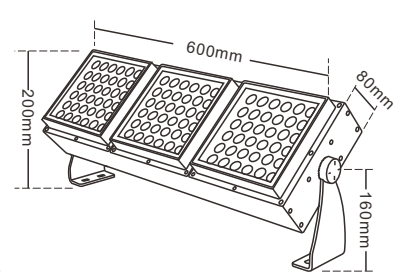

● 6000K ● 5000K ● 4000K ● 3000K ● 2700K

BP1603

BP1604

BP1601C

BP1601

TECHNICAL PARAMETER

Model	Rated power	Chip	CCT	Material	Input Voltage	Angle(Lens)	Size (mm)
BP1601	36*2W	CREE/Bridgelux	3000K/4000K 6000K/R/G/B	Aluminum, Tempered glass	12V/24V/100-240V 50-60Hz	15°/30°/45°/60°	200*200mm
BP1601C	36*2W*2	CREE/Bridgelux	3000K/4000K 6000K/R/G/B	Aluminum, Tempered glass	12V/24V/100-240V 50-60Hz	15°/30°/45°/60°	\
BP1603	36*2W*3	CREE/Bridgelux	3000K/4000K 6000K/R/G/B	Aluminum, Tempered glass	12V/24V/100-240V 50-60Hz	15°/30°/45°/60°	\
BP1604	36*2W*4	CREE/Bridgelux	3000K/4000K 6000K/R/G/B	Aluminum, Tempered glass	12V/24V/100-240V 50-60Hz	15°/30°/45°/60°	\