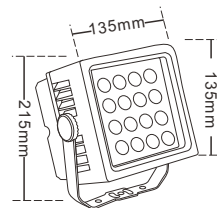

● 6000K ● 5000K ● 4000K ● 3000K ● 2700K

BP1201

BP1204

BP1202

BP1205

BP1203

TECHNICAL PARAMETER

Model	Rated power	Chip	CCT	Material	Input Voltage	Angle(Lens)	Size (mm)
BP1201	4*3W/9*2W	CREE/Bridgelux	3000K/4000K 6000K/R/G/B	Aluminum, Tempered glass	12V/24V/100-240V 50-60Hz	15°/30°45°//60°	95*W95*H125mm
BP1202	4*3W/9*2W	CREE/Bridgelux	3000K/4000K 6000K/R/G/B	Aluminum, Tempered glass	12V/24V/100-240V 50-60Hz	15°/30°45°//60°	95*W95*H125mm
BP1203	3*5W/16*2W	CREE/Bridgelux	3000K/4000K 6000K/R/G/B	Aluminum, Tempered glass	12V/24V/100-240V 50-60Hz	15°/30°45°//60°	135*W135*H190mm
BP1204	9*3W/24*2W	CREE/Bridgelux	3000K/4000K 6000K/R/G/B	Aluminum, Tempered glass	12V/24V/100-240V 50-60Hz	15°/30°45°//60°	170*W170*H230mm
BP1205	9*3W/24*2W	CREE/Bridgelux	3000K/4000K 6000K/R/G/B	Aluminum, Tempered glass	12V/24V/100-240V 50-60Hz	15°/30°45°//60°	170*W170*H230mm