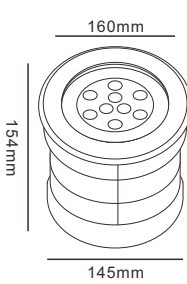

UG3006

TECHNICAL PARAMETER

Model:UG3006
 Rated power:18*2W/24W/COB30W
 Chip:CREE/Bridgelux
 CCT:3000K/4000K/6000K/R/G/B
 Material:Stainless steel Cover,Aluminum, Tempered glass
 Input Voltage:12V/24V/100-240V 50-60Hz
 Angle(Lens):15° /30° /45° /60°
 Size(mm):Φ200*H100MM
 Hole Size(mm):Φ187

UG3008

TECHNICAL PARAMETER

Model UG3008
 Rated power:26*2W/54W/72W
 Chip:CREE/Bridgelux
 CCT:3000K/4000K/6000K/R/G/B
 Material:Stainless steel Cover,Aluminum,Tempered glass
 Input Voltage:12V/24V/100-240V 50-60Hz
 Angle(Lens):15° /30° /45° /60°
 Size (mm):Φ320*H100MM
 Hole Size(mm):Φ292

Adjustable LED Underground Light

● 6000K ● 5000K ● 4000K ● 3000K ● 2700K

UG1011

TECHNICAL PARAMETER

Model: UG1011
 Rated power: 3*2W
 Chip: CREE/Bridgelux
 CCT: 3000K/4000K/6000K/R/G/B
 Material: Stainless steel Cover, Aluminum, Tempered glass
 Input Voltage: 12V/24V/100-240V 50-60Hz
 Angle(Lens): 15° /30° /45° /60°
 Size(mm): Φ100*H80MM
 Hole Size(mm): Φ95
 Adjustable Angle: ± 25° -30°

UG1012

TECHNICAL PARAMETER

Model: UG1012
 Rated power: 9*2W/9W
 Chip: CREE/Bridgelux
 CCT: 3000K/4000K/6000K/R/G/B
 Material: Stainless steel Cover, Aluminum, Tempered glass
 Input Voltage: 12V/24V/100-240V 50-60Hz
 Angle(Lens): 15° /30° /45° /60°
 Size(mm): Φ150*H100MM
 Hole Size(mm): Φ150
 Adjustable Angle: ± 25° -30°