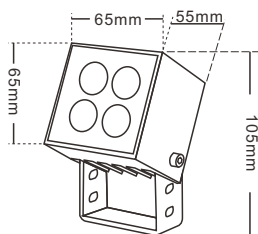

TECHNICAL PARAMETER

Model:FP0401/02/03
Rated power:4*2W
Chip:CREE/Bridgelux
CCT:3000K/4000K/6000K/R/G/B
Material:Aluminum, Tempered glass
Input Voltage:12V/24V/100-240V 50-60Hz
Angle(Lens):15° /30° /45° /60°
Size(mm):65*65*95