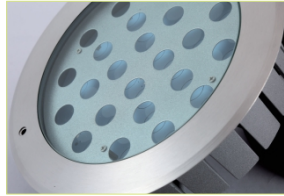

TECHNICAL PARAMETER

Model:UG3007
Rated power:24*2W/36W
Chip:CREE/Bridgelux
CCT:3000K/4000K/6000K/R/G/B
Material:Stainless steel Cover,Aluminum,Tempered glass
Input Voltage:12V/24V/100-240V 50-60Hz
Angle(Lens):15° /30° /45° /60°
Size (mm):Φ250*H100MM
Hole Size(mm):Φ240