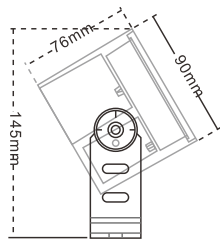

LED Floodlight

6000K 5000K 4000K 3000K 2700K

TECHNICAL PARAMETER

Model: FP0410/11/12
Rated power:9*2W
Chip:CREE/Bridgelux
CCT:3000K/4000K/6000K/R/G/B
Material:Stainless steel Cover,Aluminum, Tempered glass
Input Voltage:12V/24V/100-240V 50-60Hz
Angle(Lens):15° /30° /45° /60°
Size(mm):90*90*125mm

TECHNICAL PARAMETER

Model: FP0413/14
Rated power:16*1.5W/16*2W
Chip:CREE/Bridgelux
CCT:3000K/4000K/6000K/R/G/B
Material:Stainless steel Cover,Aluminum, Tempered glass
Input Voltage:12V/24V/100-240V 50-60Hz
Angle(Lens):15° /30° /45° /60°
Size(mm):155*155mm