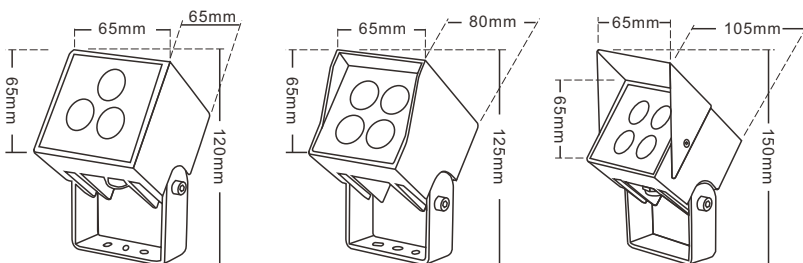

TECHNICAL PARAMETER

Model:FP0404/05/06/07/08/09
Rated power:4*2W/COB7-10W
Chip:CREE/Bridgelux
CCT:3000K/4000K/6000K/R/G/B
Material:Aluminum, Tempered glass
Input Voltage:12V/24V/100-240V 50-60Hz
Angle(Lens):15° /30° /45° /60° /COB40°
Size(mm):65*65