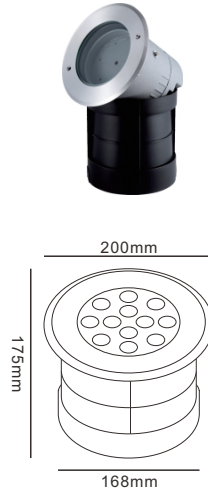

TECHNICAL PARAMETER

Model: UG1013
Rated power: 12*2W18W
Chip: CREE/Bridgelux
CCT: 3000K/4000K/6000K/R/G/B
Material: Stainless steel Cover, Aluminum, Tempered glass
Input Voltage: 12V/24V/100-240V 50-60Hz
Angle(Lens): 15° /30° /45° /60°
Size(mm): Φ180*H100MM
Hole Size(mm): Φ158
Adjustable Angle: ± 25° -30°