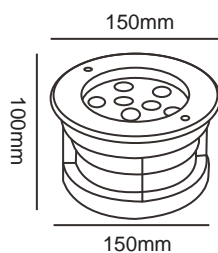

UG3001

TECHNICAL PARAMETER

Model:UG3001
 Rated power:3W/3*2W/COB6W
 Chip:CREE/Bridgelux
 CCT:3000K/4000K/6000K/R/G/B
 Material:Stainless steel Cover,Aluminum,Tempered glass
 Input Voltage:12V/24V/100-240V 50-60Hz
 Angle(Lens):15° /30° /45° /60°
 Size (mm):Φ100*H80MM
 Hole Size(mm):Φ95

UG3002

TECHNICAL PARAMETER

Model:UG3002
 Rated power:6W/COB9W
 Chip:CREE/Bridgelux
 CCT:3000K/4000K/6000K/R/G/B
 Material:Stainless steel Cover,Aluminum,Tempered glass
 Input Voltage:12V/24V/100-240V 50-60Hz
 Angle(Lens):15° /30° /45° /60°
 Size (mm):Φ120*H100MM
 Hole Size(mm):Φ115

UG3003

TECHNICAL PARAMETER

Model:UG3003
 Rated power:9W/COB12W
 Chip:CREE/Bridgelux
 CCT:3000K/4000K/6000K/R/G/B
 Material:Stainless steel Cover,Aluminum,Tempered glass
 Input Voltage:12V/24V/100-240V 50-60Hz
 Angle(Lens):15° /30° /45° /60°
 Size (mm):Φ150*H100MM
 Hole Size(mm):Φ150