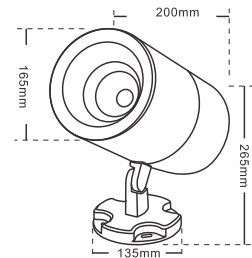

LED Floodlight

6000K 5000K 4000K 3000K 2700K

BP0901

BP0902

BP0903

BP0904

TECHNICAL PARAMETER

Model	Rated power	Chip	CCT	Material	Input Voltage	Angle(Lens)	Size (mm)
BP0901	9W/10W	CREE/Bridgelux	3000K/4000K 6000K/R/G/B	Stainless steel Cover, Aluminum, Tempered glass	12V/24V/100-240V 50-60Hz	COB24°/60°	Φ90*180*190mm
BP0902	15W/20W	CREE/Bridgelux	3000K/4000K 6000K/R/G/B	Stainless steel Cover, Aluminum, Tempered glass	12V/24V/100-240V 50-60Hz	COB24°/60°	Φ110*180*210mm
BP0903	24W/30W	CREE/Bridgelux	3000K/4000K 6000K/R/G/B	Stainless steel Cover, Aluminum, Tempered glass	12V/24V/100-240V 50-60Hz	COB24°/60°	Φ145*200*245mm
BP0904	40W/50W	CREE/Bridgelux	3000K/4000K 6000K/R/G/B	Stainless steel Cover, Aluminum, Tempered glass	12V/24V/100-240V 50-60Hz	COB24°/60°	Φ165*200*265mm