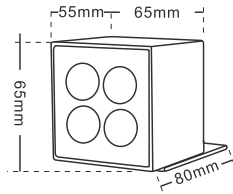

LED Wall Light

● 6000K ● 5000K ● 4000K ● 3000K ● 2700K

WL0701

TECHNICAL PARAMETER

Model: WL0701
Rated power: 4W/4*2W
Chip: CREE/Bridgelux
CCT: 3000K/4000K/6000K/R/G/B
Material: Stainless steel Cover, Aluminum, Tempered glass
Input Voltage: 12V/24V/100-240V 50-60Hz
Angle(Lens): 15° /30° /45° /60° /COB10° /20° /30°
Size(mm): 65*65*65mm