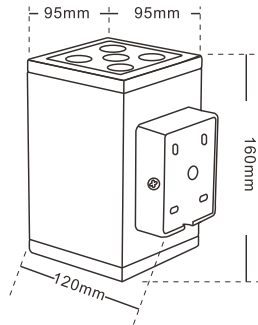

LED Wall Light

● 6000K ● 5000K ● 4000K ● 3000K ● 2700K

WL0705