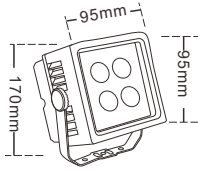

● 6000K ● 5000K ● 4000K ● 3000K ● 2700K

BP1204

TECHNICAL PARAMETER

Model	Rated power	Chip	CCT	Material	Input Voltage	Angle(Lens)	Size (mm)
BP1201	4*3W/9*2W	CREE/Bridgelux	3000K/4000K 6000K/R/G/B	Aluminum, Tempered glass	12V/24V/100-240V 50-60Hz	15°/30°45°//60°	95*W95*H125mm
BP1202	4*3W/9*2W	CREE/Bridgelux	3000K/4000K 6000K/R/G/B	Aluminum, Tempered glass	12V/24V/100-240V 50-60Hz	15°/30°45°//60°	95*W95*H125mm
BP1203	3*5W/16*2W	CREE/Bridgelux	3000K/4000K 6000K/R/G/B	Aluminum, Tempered glass	12V/24V/100-240V 50-60Hz	15°/30°45°//60°	135*W135*H190mm
BP1204	9*3W/24*2W	CREE/Bridgelux	3000K/4000K 6000K/R/G/B	Aluminum, Tempered glass	12V/24V/100-240V 50-60Hz	15°/30°45°//60°	170*W170*H230mm
BP1205	9*3W/24*2W	CREE/Bridgelux	3000K/4000K 6000K/R/G/B	Aluminum, Tempered glass	12V/24V/100-240V 50-60Hz	15°/30°45°//60°	170*W170*H230mm