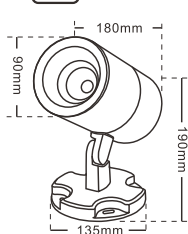

LED Floodlight

6000K 5000K 4000K 3000K 2700K

BP0901