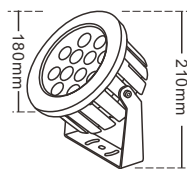

● 6000K ● 5000K ● 4000K ● 3000K ● 2700K

TECHNICAL PARAMETER

Model	Rated power	Chip	CCT	Material	Input Voltage	Angle(Lens)	Size (mm)
BP1301	9W/12W/18W	CREE/Bridgelux	3000K/4000K 6000K/R/G/B	Aluminum, Tempered glass	12V/24V/100-240V 50-60Hz	15°/30°/45°/60°	Φ170*W130mm
BP1302	18W/24W/36W	CREE/Bridgelux	3000K/4000K 6000K/R/G/B	Aluminum, Tempered glass	12V/24V/100-240V 50-60Hz	15°/30°/45°/60°	Φ210*W133mm
BP1303	54W/60W	CREE/Bridgelux	3000K/4000K 6000K/R/G/B	Aluminum, Tempered glass	12V/24V/100-240V 50-60Hz	15°/30°/45°/60°	Φ290*W150mm

BP1402

TECHNICAL PARAMETER

Model	Rated power	Chip	CCT	Material	Input Voltage	Angle(Lens)	Size (mm)
BP1401	9*2W/12W	CREE/Bridgelux	3000K/4000K 6000K/R/G/B	Aluminum, Tempered glass	12V/24V/100-240V 50-60Hz	15°/30°/45°/60°	Φ130*170mm
BP1402	12*2W/18W	CREE/Bridgelux	3000K/4000K 6000K/R/G/B	Aluminum, Tempered glass	12V/24V/100-240V 50-60Hz	15°/30°/45°/60°	Φ150*180mm
BP1403	18*2W/24W	CREE/Bridgelux	3000K/4000K 6000K/R/G/B	Aluminum, Tempered glass	12V/24V/100-240V 50-60Hz	15°/30°/45°/60°	Φ180*210mm
BP1404	24*2W/36W	CREE/Bridgelux	3000K/4000K 6000K/R/G/B	Aluminum, Tempered glass	12V/24V/100-240V 50-60Hz	15°/30°/45°/60°	Φ230*260mm