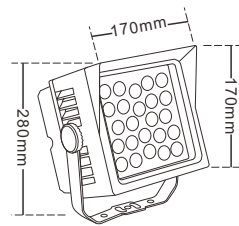

● 6000K ● 5000K ● 4000K ● 3000K ● 2700K

BP1202

TECHNICAL PARAMETER

Model	Rated power	Chip	CCT	Material	Input Voltage	Angle(Lens)	Size (mm)
BP1201	4*3W/9*2W	CREE/Bridgelux	3000K/4000K 6000K/R/G/B	Aluminum, Tempered glass	12V/24V/100-240V 50-60Hz	15°/30°45°//60°	95*W95*H125mm
BP1202	4*3W/9*2W	CREE/Bridgelux	3000K/4000K 6000K/R/G/B	Aluminum, Tempered glass	12V/24V/100-240V 50-60Hz	15°/30°45°//60°	95*W95*H125mm
BP1203	3*5W/16*2W	CREE/Bridgelux	3000K/4000K 6000K/R/G/B	Aluminum, Tempered glass	12V/24V/100-240V 50-60Hz	15°/30°45°//60°	135*W135*H190mm
BP1204	9*3W/24*2W	CREE/Bridgelux	3000K/4000K 6000K/R/G/B	Aluminum, Tempered glass	12V/24V/100-240V 50-60Hz	15°/30°45°//60°	170*W170*H230mm
BP1205	9*3W/24*2W	CREE/Bridgelux	3000K/4000K 6000K/R/G/B	Aluminum, Tempered glass	12V/24V/100-240V 50-60Hz	15°/30°45°//60°	170*W170*H230mm