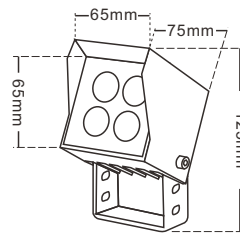

TECHNICAL PARAMETER

Model:FP0401/02/03
Rated power:4*2W
Chip:CREE/Bridgelux
CCT:3000K/4000K/6000K/R/G/B
Material:Aluminum, Tempered glass
Input Voltage:12V/24V/100-240V 50-60Hz
Angle(Lens):15° /30° /45° /60°
Size(mm):65*65*95