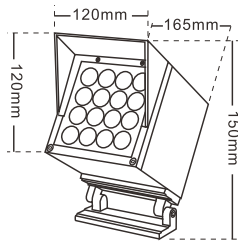

TECHNICAL PARAMETER

Model: FP0606/07/08/09
Rated power: 12*1W/12*1.5W/16*1W/16*1.5W
Chip: CREE/Bridgelux
CCT: 3000K/4000K/6000K/R/G/B
Material: Stainless steel Cover, Aluminum, Tempered glass
Input Voltage: 12V/24V/100-240V 50-60Hz
Angle(Lens): 15° /30° /45° /60°
Size (mm): 120*120*150mm