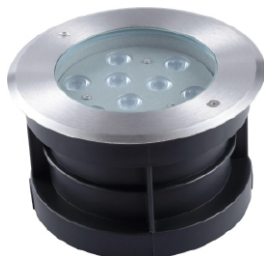

UG3001

TECHNICAL PARAMETER

Model:UG3001
 Rated power:3W/3*2W/COB6W
 Chip:CREE/Bridgelux
 CCT:3000K/4000K/6000K/R/G/B
 Material:Stainless steel Cover,Aluminum,Tempered glass
 Input Voltage:12V/24V/100-240V 50-60Hz
 Angle(Lens):15° /30° /45° /60°
 Size (mm):Φ100*H80MM
 Hole Size(mm):Φ95

UG3002

TECHNICAL PARAMETER

Model:UG3002
 Rated power:6W/COB9W
 Chip:CREE/Bridgelux
 CCT:3000K/4000K/6000K/R/G/B
 Material:Stainless steel Cover,Aluminum,Tempered glass
 Input Voltage:12V/24V/100-240V 50-60Hz
 Angle(Lens):15° /30° /45° /60°
 Size (mm):Φ120*H100MM
 Hole Size(mm):Φ115

UG3003

TECHNICAL PARAMETER

Model:UG3003
 Rated power:9W/COB12W
 Chip:CREE/Bridgelux
 CCT:3000K/4000K/6000K/R/G/B
 Material:Stainless steel Cover,Aluminum,Tempered glass
 Input Voltage:12V/24V/100-240V 50-60Hz
 Angle(Lens):15° /30° /45° /60°
 Size (mm):Φ150*H100MM
 Hole Size(mm):Φ150

UG3005

TECHNICAL PARAMETER

Model:UG3005
 Rated power:12*2W/12W/18W/COB25W
 Chip:CREE/Bridgelux
 CCT:3000K/4000K/6000K/R/G/B
 Material:Stainless steel Cover,Aluminum, Tempered glass
 Input Voltage:12V/24V/100-240V 50-60Hz
 Angle(Lens):15° /30° /45° /60°
 Size(mm):Φ180*H100MM
 Hole Size(mm):Φ158