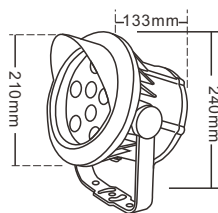

● 6000K ● 5000K ● 4000K ● 3000K ● 2700K

BP1302

TECHNICAL PARAMETER

Model	Rated power	Chip	CCT	Material	Input Voltage	Angle(Lens)	Size (mm)
BP1301	9W/12W/18W	CREE/Bridgelux	3000K/4000K 6000K/R/G/B	Aluminum, Tempered glass	12V/24V/100-240V 50-60Hz	15°/30°/45°/60°	Φ170*W130mm
BP1302	18W/24W/36W	CREE/Bridgelux	3000K/4000K 6000K/R/G/B	Aluminum, Tempered glass	12V/24V/100-240V 50-60Hz	15°/30°/45°/60°	Φ210*W133mm
BP1303	54W/60W	CREE/Bridgelux	3000K/4000K 6000K/R/G/B	Aluminum, Tempered glass	12V/24V/100-240V 50-60Hz	15°/30°/45°/60°	Φ290*W150mm

TECHNICAL PARAMETER

Model	Rated power	Chip	CCT	Material	Input Voltage	Angle(Lens)	Size (mm)
BP1401	9*2W/12W	CREE/Bridgelux	3000K/4000K 6000K/R/G/B	Aluminum, Tempered glass	12V/24V/100-240V 50-60Hz	15°/30°/45°/60°	Φ130*170mm
BP1402	12*2W/18W	CREE/Bridgelux	3000K/4000K 6000K/R/G/B	Aluminum, Tempered glass	12V/24V/100-240V 50-60Hz	15°/30°/45°/60°	Φ150*180mm
BP1403	18*2W/24W	CREE/Bridgelux	3000K/4000K 6000K/R/G/B	Aluminum, Tempered glass	12V/24V/100-240V 50-60Hz	15°/30°/45°/60°	Φ180*210mm
BP1404	24*2W/36W	CREE/Bridgelux	3000K/4000K 6000K/R/G/B	Aluminum, Tempered glass	12V/24V/100-240V 50-60Hz	15°/30°/45°/60°	Φ230*260mm