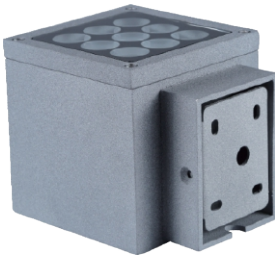

WL0703

WL0702