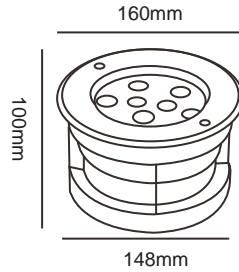

● 6000K ● 5000K ● 4000K ● 3000K ● 2700K

UG3004

TECHNICAL PARAMETER

Model:UG3004
Rated power:9*2W/12W/COB20W
Chip:CREE/Bridgelux
CCT:3000K/4000K/6000K/R/G/B
Material:Stainless steel Cover,Aluminum, Tempered glass
Input Voltage:12V/24V/100-240V 50-60Hz
Angle(Lens):15° /30° /45° /60°
Size(mm):Φ160*H100MM
Hole Size(mm):Φ148