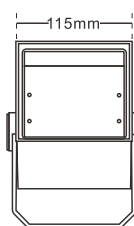

FP0413

FP0414

TECHNICAL PARAMETER

Model: FP0413/14
 Rated power:16*1.5W/16*2W
 Chip:CREE/Bridgelux
 CCT:3000K/4000K/6000K/R/G/B
 Material:Stainless steel Cover,Aluminum, Tempered glass
 Input Voltage:12V/24V/100-240V 50-60Hz
 Angle(Lens):15° /30° /45° /60°
 Size(mm):155*155mm