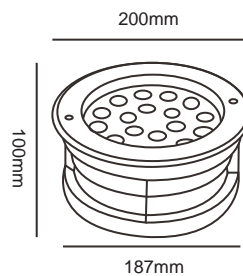

UG3003

TECHNICAL PARAMETER

Model:UG3003
 Rated power:9W/COB12W
 Chip:CREE/Bridgelux
 CCT:3000K/4000K/6000K/R/G/B
 Material:Stainless steel Cover,Aluminum,Tempered glass
 Input Voltage:12V/24V/100-240V 50-60Hz
 Angle(Lens):15° /30° /45° /60°
 Size (mm):Φ150*H100MM
 Hole Size(mm):Φ150

● 6000K ● 5000K ● 4000K ● 3000K ● 2700K

UG3004

TECHNICAL PARAMETER

Model:UG3004
 Rated power:9*2W/12W/COB20W
 Chip:CREE/Bridgelux
 CCT:3000K/4000K/6000K/R/G/B
 Material:Stainless steel Cover,Aluminum, Tempered glass
 Input Voltage:12V/24V/100-240V 50-60Hz
 Angle(Lens):15° /30° /45° /60°
 Size(mm):Φ160*H100MM
 Hole Size(mm):Φ148

UG3005

TECHNICAL PARAMETER

Model:UG3005
 Rated power:12*2W/12W/18W/COB25W
 Chip:CREE/Bridgelux
 CCT:3000K/4000K/6000K/R/G/B
 Material:Stainless steel Cover,Aluminum, Tempered glass
 Input Voltage:12V/24V/100-240V 50-60Hz
 Angle(Lens):15° /30° /45° /60°
 Size(mm):Φ180*H100MM
 Hole Size(mm):Φ158