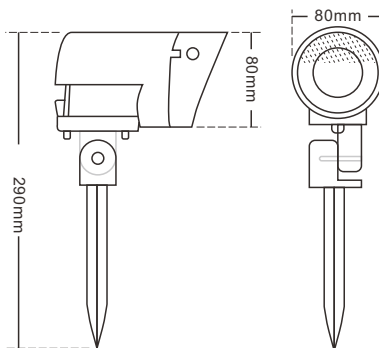

● 6000K ● 5000K ● 4000K ● 3000K ● 2700K

TECHNICAL PARAMETER

Model	Rated power	Chip	CCT	Material	Input Voltage	Angle(Lens)	Size (mm)
BP1104	3*3W/4*3 COB15W	CREE/Bridgelux	3000K/4000K 6000K/R/G/B	Aluminum, Tempered glass	12V/24V/100-240V 50-60Hz	15°/30°/45°/60° COB10°/20°/30°/90°	80*300mm
BP1105	9*3W/COB30W	CREE/Bridgelux	3000K/4000K 6000K/R/G/B	Aluminum, Tempered glass	12V/24V/100-240V 50-60Hz	15°/30°/45°/60° COB10°/20°/30°/90°	100*320mm
BP1106	3*3W/9*3WC OB10-15W	CREE/Bridgelux	3000K/4000K 6000K/R/G/B	Aluminum, Tempered glass	12V/24V/100-240V 50-60Hz	15°/30°/45°/60° COB10°/20°/30°/90°	80*230mm