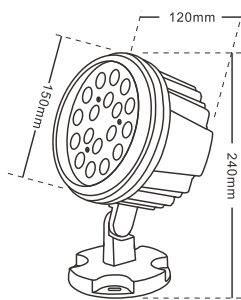

LED Floodlight

6000K 5000K 4000K 3000K 2700K

TECHNICAL PARAMETER

Model	Rated power	Chip	CCT	Material	Input Voltage	Angle(Lens)	Size (mm)
BP0901	9W/10W	CREE/Bridgelux	3000K/4000K 6000K/R/G/B	Stainless steel Cover, Aluminum, Tempered glass	12V/24V/100-240V 50-60Hz	COB24°/60°	Φ90*180*190mm
BP0902	15W/20W	CREE/Bridgelux	3000K/4000K 6000K/R/G/B	Stainless steel Cover, Aluminum, Tempered glass	12V/24V/100-240V 50-60Hz	COB24°/60°	Φ110*180*210mm
BP0903	24W/30W	CREE/Bridgelux	3000K/4000K 6000K/R/G/B	Stainless steel Cover, Aluminum, Tempered glass	12V/24V/100-240V 50-60Hz	COB24°/60°	Φ145*200*245mm
BP0904	40W/50W	CREE/Bridgelux	3000K/4000K 6000K/R/G/B	Stainless steel Cover, Aluminum, Tempered glass	12V/24V/100-240V 50-60Hz	COB24°/60°	Φ165*200*265mm

BP0906

TECHNICAL PARAMETER

Model: BP0905
Rated power: 18*1.5W
Chip: CREE/Bridgelux
CCT: 3000K/4000K/6000K/R/G/B
Material: Stainless steel Cover, Aluminum, Tempered glass
Input Voltage: 12V/24V/100-240V 50-60Hz
Angle(Lens): 15° /30° /45° /60° /COB10° /20° /30° /90°
Size(mm): Φ 150*H240mm

TECHNICAL PARAMETER

Model: BP0906
Rated power: 38*1.5W
Chip: CREE/Bridgelux
CCT: 3000K/4000K/6000K/R/G/B
Material: Stainless steel Cover, Aluminum, Tempered glass
Input Voltage: 12V/24V/100-240V 50-60Hz
Angle(Lens): 15° /30° /45° /60° /COB10° /20° /30° /90°
Size(mm): Φ 190*H330mm