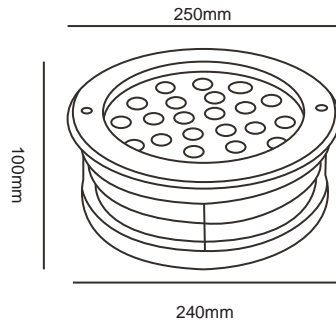

TECHNICAL PARAMETER

Model:UG3007
Rated power:24*2W/36W
Chip:CREE/Bridgelux
CCT:3000K/4000K/6000K/R/G/B
Material:Stainless steel Cover,Aluminum,Tempered glass
Input Voltage:12V/24V/100-240V 50-60Hz
Angle(Lens):15° /30° /45° /60°
Size (mm):Φ250*H100MM
Hole Size(mm):Φ240