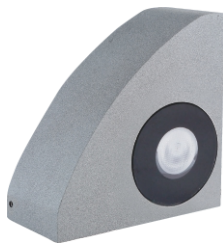

● 6000K ● 5000K ● 4000K ● 3000K ● 2700K

TECHNICAL PARAMETER

Model:ST0101
Size(mm):95*95*135*55
Rated power:1-3W
Chip:CREE/Bridgelux
CCT:3000K/4000K/6000K/R/G/B
Material:Aluminum, Tempered glass
Input Voltage:12V/24V/100-240V 50-60Hz
Angle(Lens):15° /30° /45° /60°

TECHNICAL PARAMETER

Model:ST0102
Size(mm):112*112*162*55
Rated power:3W/3*2W/3*3W
Chip:CREE/Bridgelux
CCT:3000K/4000K/6000K/R/G/B
Material:Aluminum, Tempered glass
Input Voltage:12V/24V/100-240V 50-60Hz
Angle(Lens):15° /30° /45° /60°

ST0103

TECHNICAL PARAMETER

Model:ST0103
Size(mm):80*80*50
Rated power:1-3W
Chip:CREE/Bridgelux
CCT:3000K/4000K/6000K/R/G/B
Material:Aluminum, Tempered glass
Input Voltage:12V/24V/100-240V 50-60Hz
Angle(Lens):15° /30° /45° /60°

TECHNICAL PARAMETER

Model:ST0104
Size(mm):110*110*50
Rated power:3W/3*2W/3*3W
Chip:CREE/Bridgelux
CCT:3000K/4000K/6000K/R/G/B
Material:Aluminum, Tempered glass
Input Voltage:12V/24V/100-240V 50-60Hz
Angle(Lens):15° /30° /45° /60°