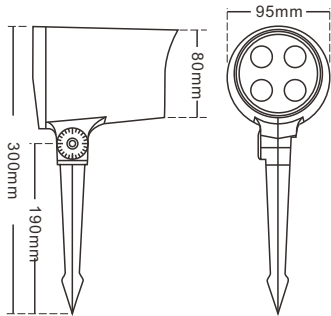

● 6000K ● 5000K ● 4000K ● 3000K ● 2700K

TECHNICAL PARAMETER

Model	Rated power	Chip	CCT	Material	Input Voltage	Angle(Lens)	Size (mm)
BP1104	3*3W/4*3 COB15W	CREE/Bridgelux	3000K/4000K 6000K/R/G/B	Aluminum, Tempered glass	12V/24V/100-240V 50-60Hz	15°/30°/45°/60° COB10°/20°/30°/90°	80*300mm
BP1105	9*3W/COB30W	CREE/Bridgelux	3000K/4000K 6000K/R/G/B	Aluminum, Tempered glass	12V/24V/100-240V 50-60Hz	15°/30°/45°/60° COB10°/20°/30°/90°	100*320mm
BP1106	3*3W/9*3WC OB10-15W	CREE/Bridgelux	3000K/4000K 6000K/R/G/B	Aluminum, Tempered glass	12V/24V/100-240V 50-60Hz	15°/30°/45°/60° COB10°/20°/30°/90°	80*230mm