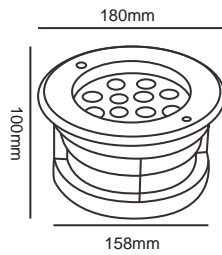

UG3001

TECHNICAL PARAMETER

Model:UG3001
 Rated power:3W/3*2W/COB6W
 Chip:CREE/Bridgelux
 CCT:3000K/4000K/6000K/R/G/B
 Material:Stainless steel Cover,Aluminum,Tempered glass
 Input Voltage:12V/24V/100-240V 50-60Hz
 Angle(Lens):15° /30° /45° /60°
 Size (mm):Φ100*H80MM
 Hole Size(mm):Φ95

UG3002

TECHNICAL PARAMETER

Model:UG3002
 Rated power:6W/COB9W
 Chip:CREE/Bridgelux
 CCT:3000K/4000K/6000K/R/G/B
 Material:Stainless steel Cover,Aluminum,Tempered glass
 Input Voltage:12V/24V/100-240V 50-60Hz
 Angle(Lens):15° /30° /45° /60°
 Size (mm):Φ120*H100MM
 Hole Size(mm):Φ115

UG3003

TECHNICAL PARAMETER

Model:UG3003
 Rated power:9W/COB12W
 Chip:CREE/Bridgelux
 CCT:3000K/4000K/6000K/R/G/B
 Material:Stainless steel Cover,Aluminum,Tempered glass
 Input Voltage:12V/24V/100-240V 50-60Hz
 Angle(Lens):15° /30° /45° /60°
 Size (mm):Φ150*H100MM
 Hole Size(mm):Φ150

UG3005

TECHNICAL PARAMETER

Model:UG3005
 Rated power:12*2W/12W/18W/COB25W
 Chip:CREE/Bridgelux
 CCT:3000K/4000K/6000K/R/G/B
 Material:Stainless steel Cover,Aluminum, Tempered glass
 Input Voltage:12V/24V/100-240V 50-60Hz
 Angle(Lens):15° /30° /45° /60°
 Size(mm):Φ180*H100MM
 Hole Size(mm):Φ158