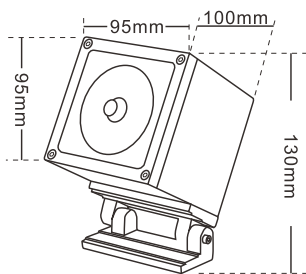

TECHNICAL PARAMETER

Model: FP0601/02/03/04/05
Rated power: 4*3W/5*1.5W/9W/9*2W/COB10-15W
Chip: CREE/Bridgelux
CCT: 3000K/4000K/6000K/R/G/B
Material: Stainless steel Cover, Aluminum, Tempered glass
Input Voltage: 12V/24V/100-240V 50-60Hz
Angle(Lens): 15° /30° /45° /60°
Size(mm): 95*95*130mm