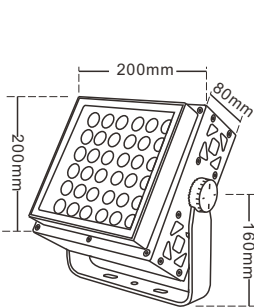

● 6000K ● 5000K ● 4000K ● 3000K ● 2700K

BP1603

BP1604

BP1601C

BP1601

TECHNICAL PARAMETER

Model	Rated power	Chip	CCT	Material	Input Voltage	Angle(Lens)	Size (mm)
BP1601	36*2W	CREE/Bridgelux	3000K/4000K 6000K/R/G/B	Aluminum, Tempered glass	12V/24V/100-240V 50-60Hz	15°/30°/45°/60°	200*200mm
BP1601C	36*2W*2	CREE/Bridgelux	3000K/4000K 6000K/R/G/B	Aluminum, Tempered glass	12V/24V/100-240V 50-60Hz	15°/30°/45°/60°	\
BP1603	36*2W*3	CREE/Bridgelux	3000K/4000K 6000K/R/G/B	Aluminum, Tempered glass	12V/24V/100-240V 50-60Hz	15°/30°/45°/60°	\
BP1604	36*2W*4	CREE/Bridgelux	3000K/4000K 6000K/R/G/B	Aluminum, Tempered glass	12V/24V/100-240V 50-60Hz	15°/30°/45°/60°	\