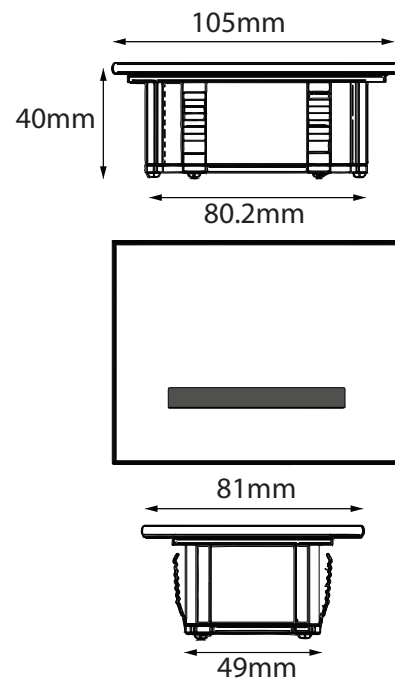

ELECTRICAL DATA

Input voltage	AC100-240V
Insulation class	Class I
Cable	1 x cable 0.3 M H05RN-F 3x0.75mm square to open wires
Driver	Built-in high voltage constant current driver with transformer