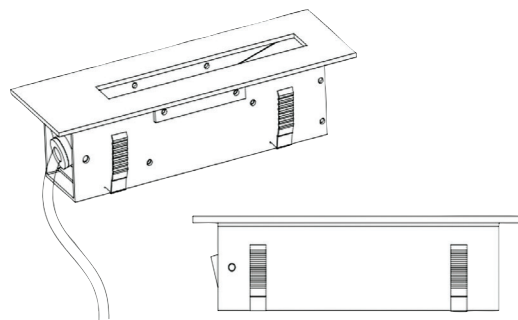

WL16555

GENERAL DATA

Power	3W
Led type	1 pcs CREE XPE led
Lumens	110~130lm
CCT	2700K, 3000K, 4000K, 6000K
CRI	>80
Beam angle	30°
Dimension	L165*W55*H42mm
Cut out	147*40*45mm
Net weight	0.365kg
Warranty	3 years

MAIN DATA

IP rating	IP67
IK rating	IK06
Housing material	Polished chrome Aluminium/Satin Nickel Aluminium/Powder coated painting in white color Aluminium
Protection finishing	Polished chrome/Satin Nickel/ Powder coated painting in white color
Trim	Polished chrome Aluminium/Satin Nickel Aluminium/Powder coated painting in white color Aluminium
Glass	Tempered Glass
Loading capacity	320 kgs
Cable gland	IP67
Gasket	Ring PMQ silicone seal

ELECTRICAL DATA

Input voltage DC12V/DC24V
Insulation class Class III
Cable 1 x cable 0.3 M H05RN-F 3x0.75mm square to open wires
Driver Low voltage constant current output ,excluding the transformer. (With separately driver for options)

WALL RECESSED SERIES