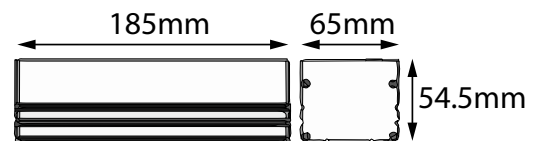

ELECTRICAL DATA

Input voltage	AC100~240V
Insulation class	Class I
Cable	1 x cable 0.3 M H05RN-F 3x0.75mm square to open wires
Driver	Built-in high voltage constant current driver with transformer