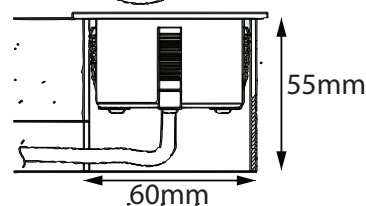

GENERAL DATA

Power	6W
Led type	8pcs CREE XTE
Lumens	95~120lm
CCT	2700K, 3000K, 4000K, 6000K
CRI	>80
Beam angle	120°
Dimension	L105*W81*H40mm
Cut out	100*58*50mm
Net weight	0.369kg
Warranty	3 years

MAIN DATA

GENERAL DATA

Power	1W, and 3W as an option
Led type	1pcs CREE XPE led
Lumens	75~80lm
CCT	2700K, 3000K, 4000K, 6000K
CRI	>80
Beam angle	30°
Dimension	Ø70*H34.5mm
Cut out	62mm
Net weight	0.225kg
Warranty	3 years

MAIN DATA

IP rating	IP65
IK rating	IK06
Housing material	Polished chrome Aluminium/Satin Nickel Aluminium/Powder coated painting in white color Aluminium
Protection finishing	Polished chrome/Satin Nickel/ Powder coated painting in white color
Trim	Polished chrome Aluminium/Satin Nickel Aluminium/Powder coated painting in white color Aluminium
Glass	Tempered Glass
Loading capacity	320 kgs
Cable gland	PG7 IP67
Gasket	Ring PMQ silicone seal
Accessories	Mounting Sleeve Anti-corrosion PVC. Grey.

Polished chrome aluminium

Satin nickel

WL16555

GENERAL DATA

Power	3W
Led type	1 pcs CREE XPE led
Lumens	110~130lm
CCT	2700K, 3000K, 4000K, 6000K
CRI	>80
Beam angle	30°
Dimension	L165*W55*H42mm
Cut out	147*40*45mm
Net weight	0.365kg
Warranty	3 years