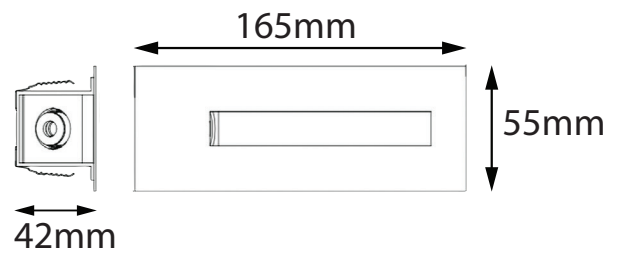

GENERAL DATA

Power	1W, and 3W as an option
Led type	1pcs CREE XPE led
Lumens	75~80lm
CCT	2700K, 3000K, 4000K, 6000K
CRI	>80
Beam angle	30°
Dimension	Ø70*H34.5mm
Cut out	62mm
Net weight	0.225kg
Warranty	3 years

MAIN DATA

IP rating	IP65
IK rating	IK06
Housing material	Polished chrome Aluminium/Satin Nickel Aluminium/Powder coated painting in white color Aluminium
Protection finishing	Polished chrome/Satin Nickel/ Powder coated painting in white color
Trim	Polished chrome Aluminium/Satin Nickel Aluminium/Powder coated painting in white color Aluminium
Glass	Tempered Glass
Loading capacity	320 kgs
Cable gland	PG7 IP67
Gasket	Ring PMQ silicone seal
Accessories	Mounting Sleeve Anti-corrosion PVC. Grey.

Polished chrome aluminium

Satin nickel

WL16555

GENERAL DATA

Power	3W
Led type	1 pcs CREE XPE led
Lumens	110~130lm
CCT	2700K, 3000K, 4000K, 6000K
CRI	>80
Beam angle	30°
Dimension	L165*W55*H42mm
Cut out	147*40*45mm
Net weight	0.365kg
Warranty	3 years

MAIN DATA

IP rating	IP67
IK rating	IK06
Housing material	Polished chrome Aluminium/Satin Nickel Aluminium/Powder coated painting in white color Aluminium
Protection finishing	Polished chrome/Satin Nickel/ Powder coated painting in white color
Trim	Polished chrome Aluminium/Satin Nickel Aluminium/Powder coated painting in white color Aluminium
Glass	Tempered Glass
Loading capacity	320 kgs
Cable gland	IP67
Gasket	Ring PMQ silicone seal