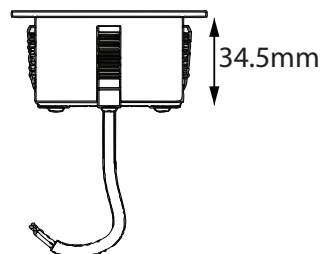

GENERAL DATA

Power	6W
Led type	8pcs CREE XTE
Lumens	95~120lm
CCT	2700K, 3000K, 4000K, 6000K
CRI	>80
Beam angle	120°
Dimension	L105*W81*H40mm
Cut out	100*58*50mm
Net weight	0.369kg
Warranty	3 years

MAIN DATA

GENERAL DATA

Power	1W, and 3W as an option
Led type	1pcs CREE XPE led
Lumens	75~80lm
CCT	2700K, 3000K, 4000K, 6000K
CRI	>80
Beam angle	30°
Dimension	Ø70*H34.5mm
Cut out	62mm
Net weight	0.225kg
Warranty	3 years

MAIN DATA

IP rating	IP65
IK rating	IK06
Housing material	Polished chrome Aluminium/Satin Nickel Aluminium/Powder coated painting in white color Aluminium
Protection finishing	Polished chrome/Satin Nickel/ Powder coated painting in white color
Trim	Polished chrome Aluminium/Satin Nickel Aluminium/Powder coated painting in white color Aluminium
Glass	Tempered Glass
Loading capacity	320 kgs
Cable gland	PG7 IP67
Gasket	Ring PMQ silicone seal
Accessories	Mounting Sleeve Anti-corrosion PVC. Grey.