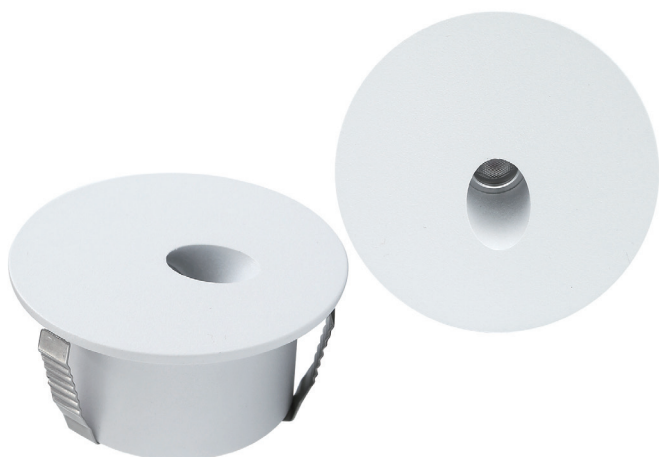

MAIN DATA

IP rating	IP65
IK rating	IK06
Housing material	Solid Passivated (Anodizing) Aluminum CNC machined
Protection finishing	20~25µm thickness anodized film for housing .Dark grey as standard, painted in white as options
Trim	Tempered glass painted in milky white
Glass	Tempered Glass.T=4mm
Loading capacity	320 kgs
Cable gland	PG7 IP67
Gasket	Flat PMQ silicone seal
Accessories	mounting box aluminum

IP rating	IP65
IK rating	IK06
Housing material	Solid Passivated (Anodizing) Aluminum CNC machined
Protection finishing	20~25µm thickness anodized film for housing .Dark grey as standard.
Trim	Tempered glass painted in black
Glass	Tempered Glass.T=4mm
Loading capacity	320 kgs
Cable gland	PG7 IP67
Gasket	Flat PMQ silicone seal
Accessories	Mounting Sleeve aluminum

GENERAL DATA

Power	1W, and 3W as an option
Led type	1pcs CREE XPE led
Lumens	75~80lm
CCT	2700K, 3000K, 4000K, 6000K
CRI	>80
Beam angle	30°
Dimension	Ø70*H34.5mm
Cut out	62mm
Net weight	0.225kg
Warranty	3 years

MAIN DATA

IP rating	IP65
IK rating	IK06
Housing material	Polished chrome Aluminium/Satin Nickel Aluminium/Powder coated painting in white color Aluminium
Protection finishing	Polished chrome/Satin Nickel/ Powder coated painting in white color
Trim	Polished chrome Aluminium/Satin Nickel Aluminium/Powder coated painting in white color Aluminium
Glass	Tempered Glass
Loading capacity	320 kgs
Cable gland	PG7 IP67
Gasket	Ring PMQ silicone seal
Accessories	Mounting Sleeve Anti-corrosion PVC. Grey.