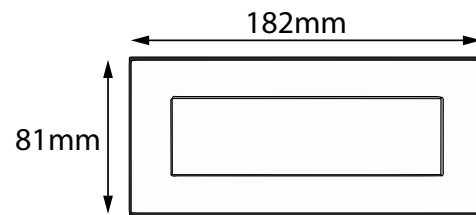

ELECTRICAL DATA

Input voltage	AC100~240V
Insulation class	Class I
Cable	1 x cable 0.3 M H05RN-F 3x0.75mm square to open wires
Driver	Built-in high voltage constant current driver with transformer