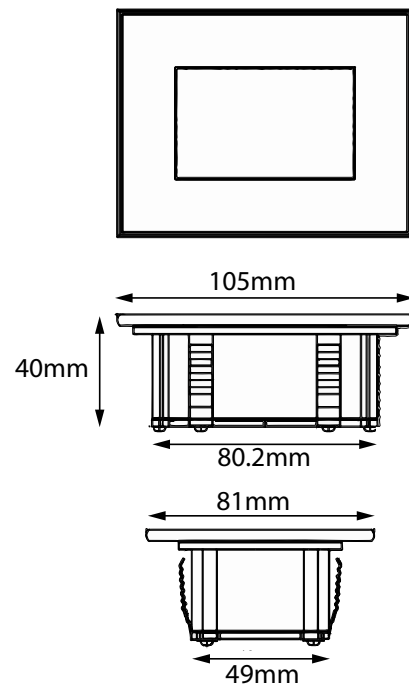

WL10540

GENERAL DATA

Power	4W
Led type	30pcs SMD2835 LED
Lumens	100~120lm
CCT	2700K, 3000K, 4000K, 6000K
CRI	>80
Beam angle	120°
Dimension	L105*W81*H40mm
Cut out	L100*W58*H50mm
Net weight	0.369kg
Warranty	3 years

MAIN DATA

IP rating	IP65
IK rating	IK06
Housing material	Solid Passivated (Anodizing) Aluminum CNC machined
Protection finishing	20~25µm thickness anodized film for housing .Dark grey as standard, painted in white as options
Trim	Tempered glass painted in milky white
Glass	Tempered Glass.T=4mm
Loading capacity	320 kgs
Cable gland	PG7 IP67
Gasket	Flat PMQ silicone seal
Accessories	mounting box aluminum

WL18243

GENERAL DATA

Power	8W
Led type	42pcs SMD2835 LED
Lumens	190~210lm
CCT	2700K, 3000K, 4000K, 6000K
CRI	>80
Beam angle	120°
Dimension	L182*W81*H43mm
Cut out	L170*W59*H55mm
Net weight	0.373kg
Warranty	3 years

Polished chrome aluminium

Satin nickel

WL16555

GENERAL DATA

Power	3W
Led type	1 pcs CREE XPE led
Lumens	110~130lm
CCT	2700K, 3000K, 4000K, 6000K
CRI	>80
Beam angle	30°
Dimension	L165*W55*H42mm
Cut out	147*40*45mm
Net weight	0.365kg
Warranty	3 years